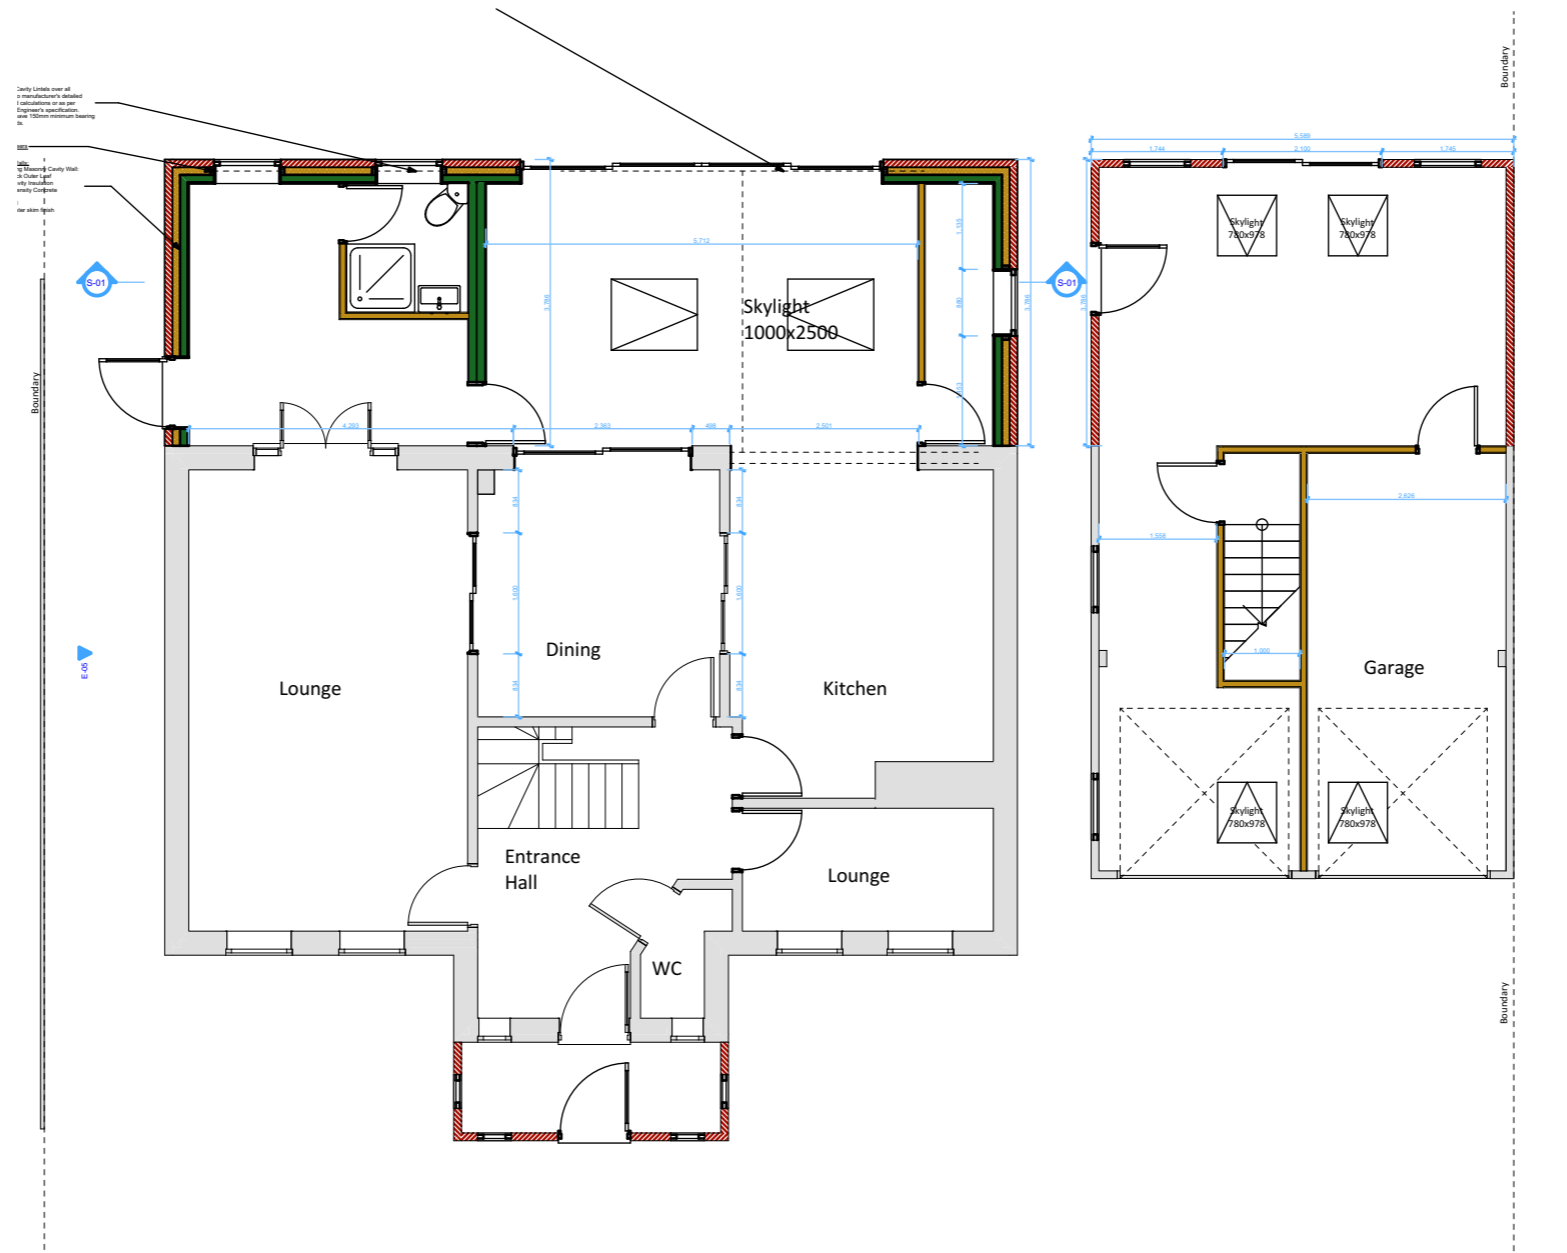

+00-Ground Floor Plan - Proposed

1:100

KEENAN
PROJECT
DESIGNS

KEENAN PROJECT DESIGNS
0800 233 5787
INFO@KEENANPROJECTDESIGNS.COM
WWW.KEENANPROJECTDESIGNS.COM
All Dims in millimeters unless otherwise stated.
Do not scale except for planning purposes.
If in doubt - Ask
This drawing is confidential and is the property of Keenan Project Designs Ltd.
© Copyright

CLIENT:
Beny Sarpong

ADDRESS:
2 Nimrod Dr, Hatfield, AL10 9LS, England

DATE:
16/03/2022

DRAWING SHEET SIZE:
A3

DRAWN BY:
Ivan Sapov

DRAWING NUMBER:
1289 L - 03

PROJECT LEAD:
Amit Gupta

REVISION: L
24/10/2023
Ivan Sapov