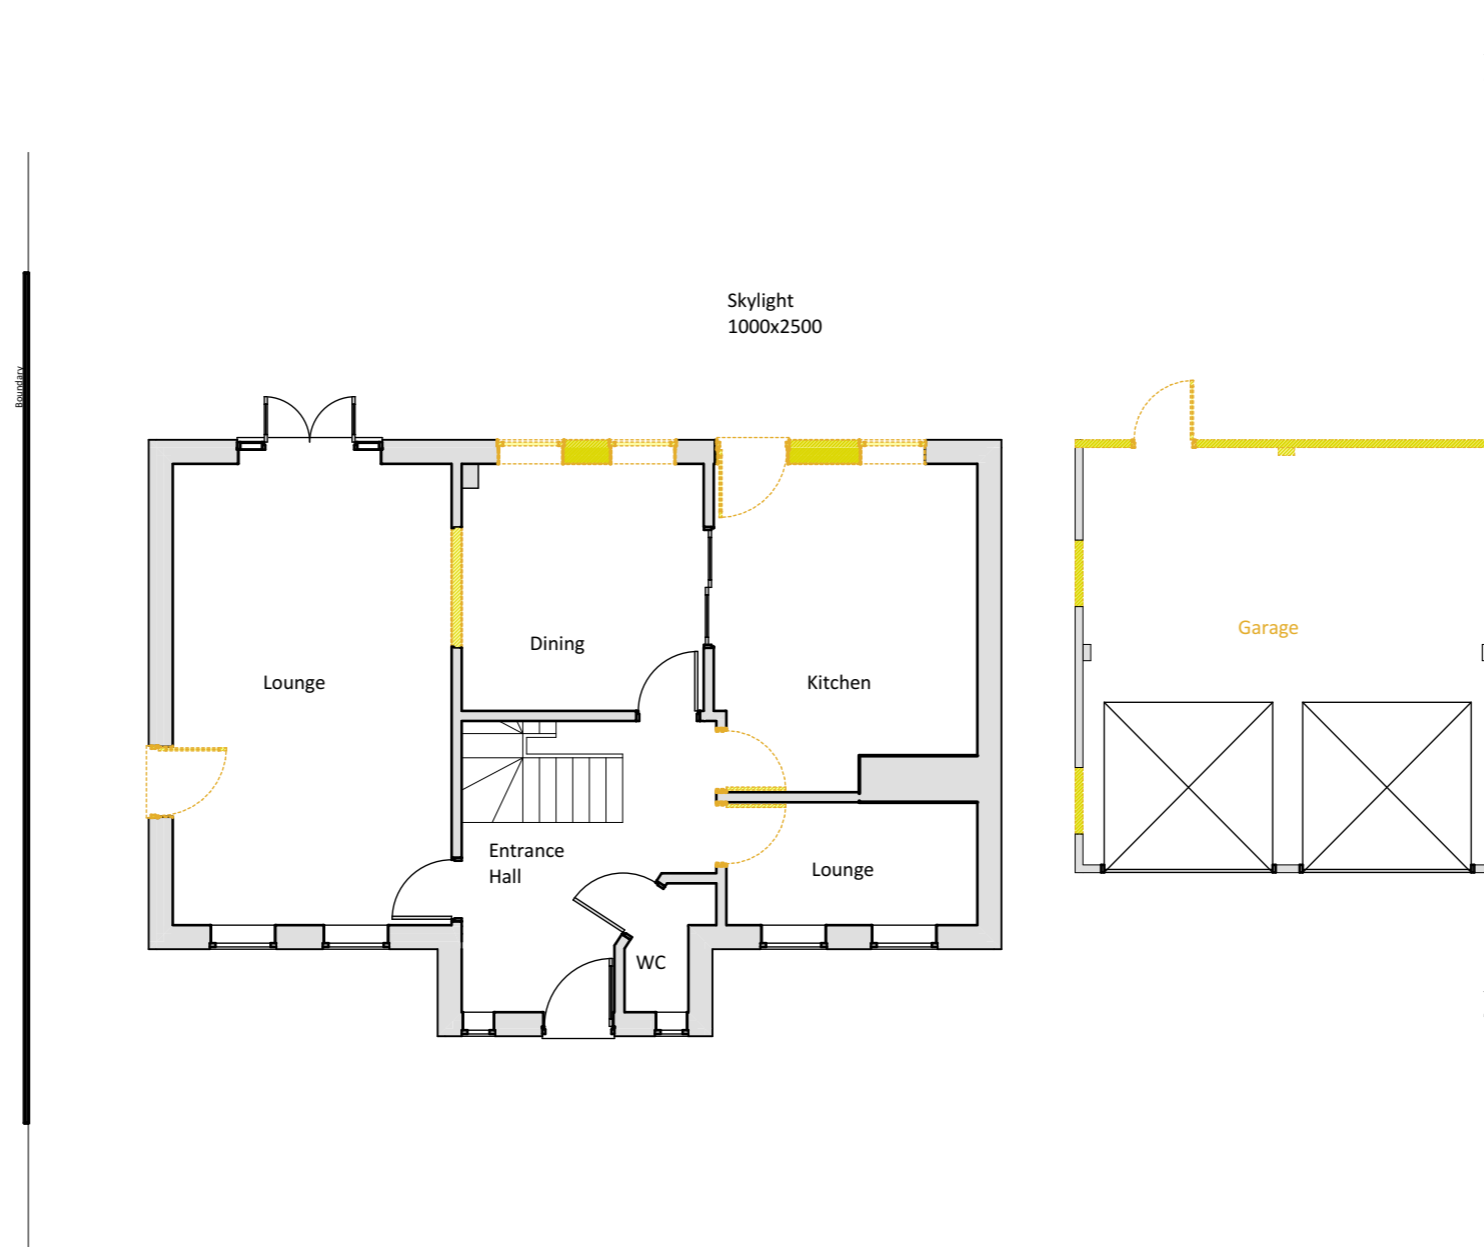

# +00-Ground Floor Plan - Demolished

1:100

KEENAN  
PROJECT  
DESIGNS

**KEENAN PROJECT DESIGNS**

0800 233 5787  
INFO@KEENANPROJECTDESIGNS.COM  
WWW.KEENANPROJECTDESIGNS.COM

All Dims in millimeters unless otherwise stated.  
Do not scale except for planning purposes.  
If in doubt - Ask  
This drawing is confidential and is the property of Keenan Project Designs Ltd.  
© Copyright

**CLIENT:**  
Beny Sarpong

**ADDRESS:**  
2 Nimrod Dr, Hatfield, AL10 9LS, England

**DATE:**  
16/03/2022

**DRAWING SHEET SIZE:**  
A3

**DRAWN BY:**  
Ivan Sapov

**DRAWING NUMBER:**  
1289 L - 02

**PROJECT LEAD:**  
Amit Gupta