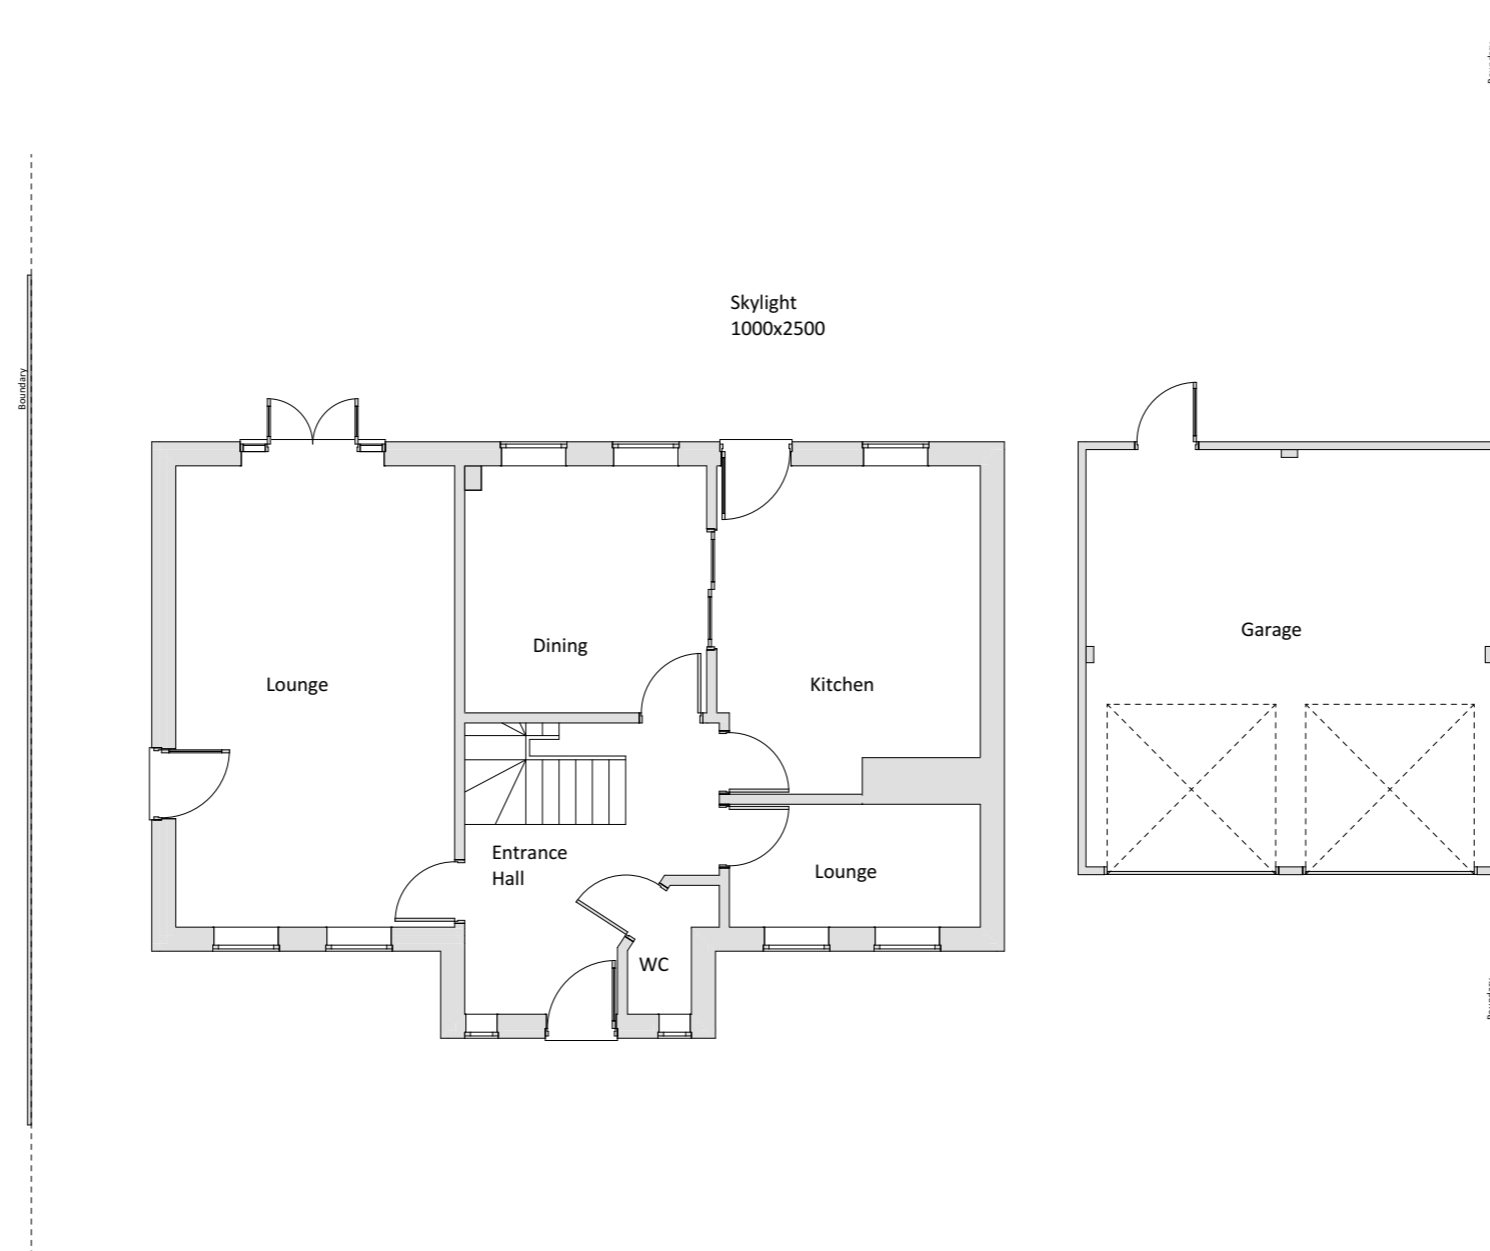

+00-Ground Floor Plan - Existing

1:100

KEENAN
PROJECT
DESIGNS

KEENAN PROJECT DESIGNS

0800 233 5787
INFO@KEENANPROJECTDESIGNS.COM
WWW.KEENANPROJECTDESIGNS.COM

All Dims in millimeters unless otherwise stated.
Do not scale except for planning purposes.
If in doubt - Ask
This drawing is confidential and is the property of Keenan Project Designs Ltd.
© Copyright

CLIENT:
Beny Sarpong

ADDRESS:
2 Nimrod Dr, Hatfield, AL10 9LS, England

DATE:
16/03/2022

DRAWING SHEET SIZE:
A3

DRAWN BY:
Ivan Sapov

DRAWING NUMBER:
1289 L - 01

PROJECT LEAD:
Amit Gupta

REVISION: L
24/10/2023
Ivan Sapov