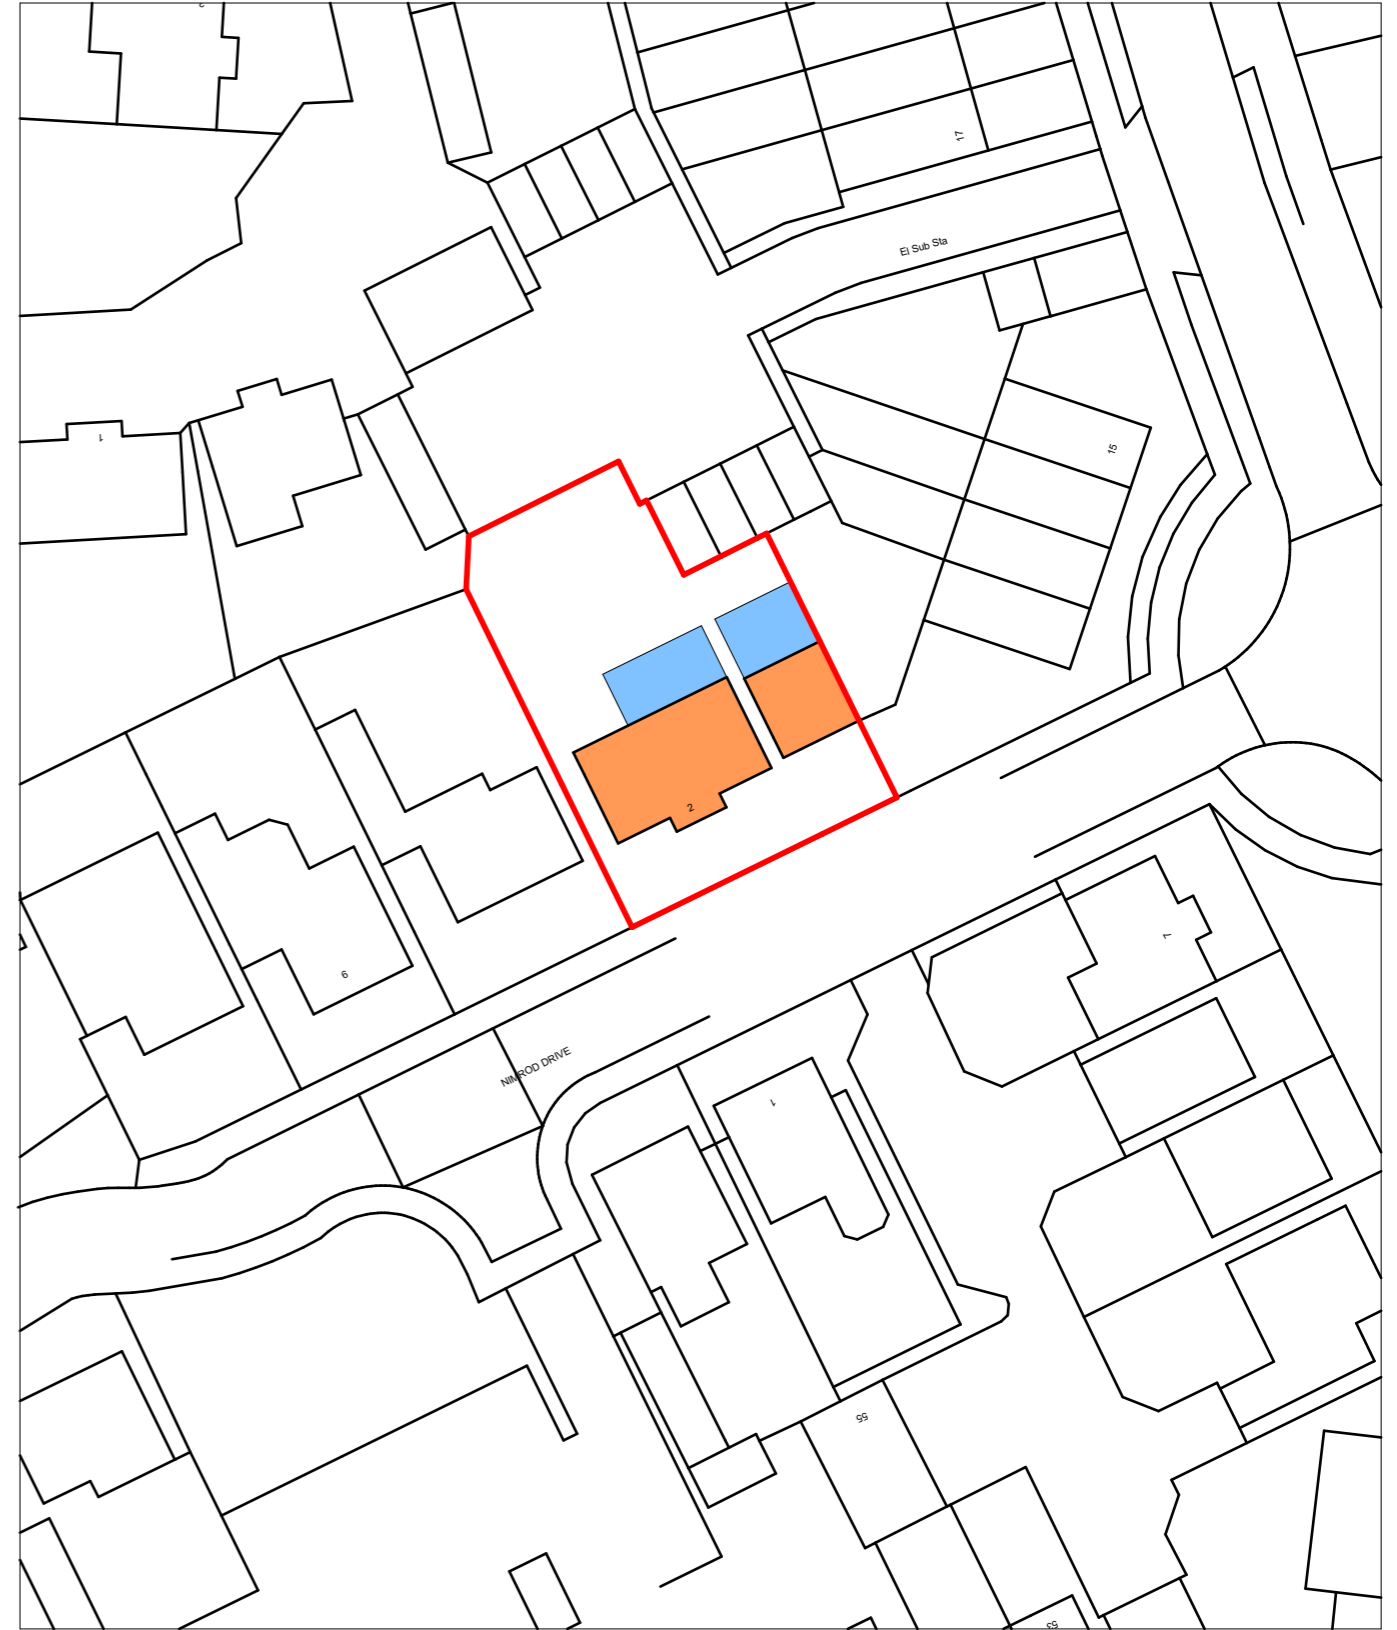

Site Location

1:1250

Proposed Site Layout

1:500

KEENAN
PROJECT
DESIGNS

KEENAN PROJECT DESIGNS

0800 233 5787
INFO@KEENANPROJECTDESIGNS.COM
WWW.KEENANPROJECTDESIGNS.COM

All Dims in millimeters unless otherwise stated.
Do not scale except for planning purposes.
If in doubt - Ask
This drawing is confidential and is the property of Keenan Project Designs Ltd.
© Copyright

CLIENT:
Beny Sarpong

ADDRESS:
2 Nimrod Dr, Hatfield, AL10 9LS, England

DATE:
16/03/2022

DRAWING SHEET SIZE:
A3

DRAWN BY:
Ivan Sapov

DRAWING NUMBER:
1289 G - 07

PROJECT LEAD:
Amit Gupta

REVISION: G
29/03/2023
Ivan Sapov