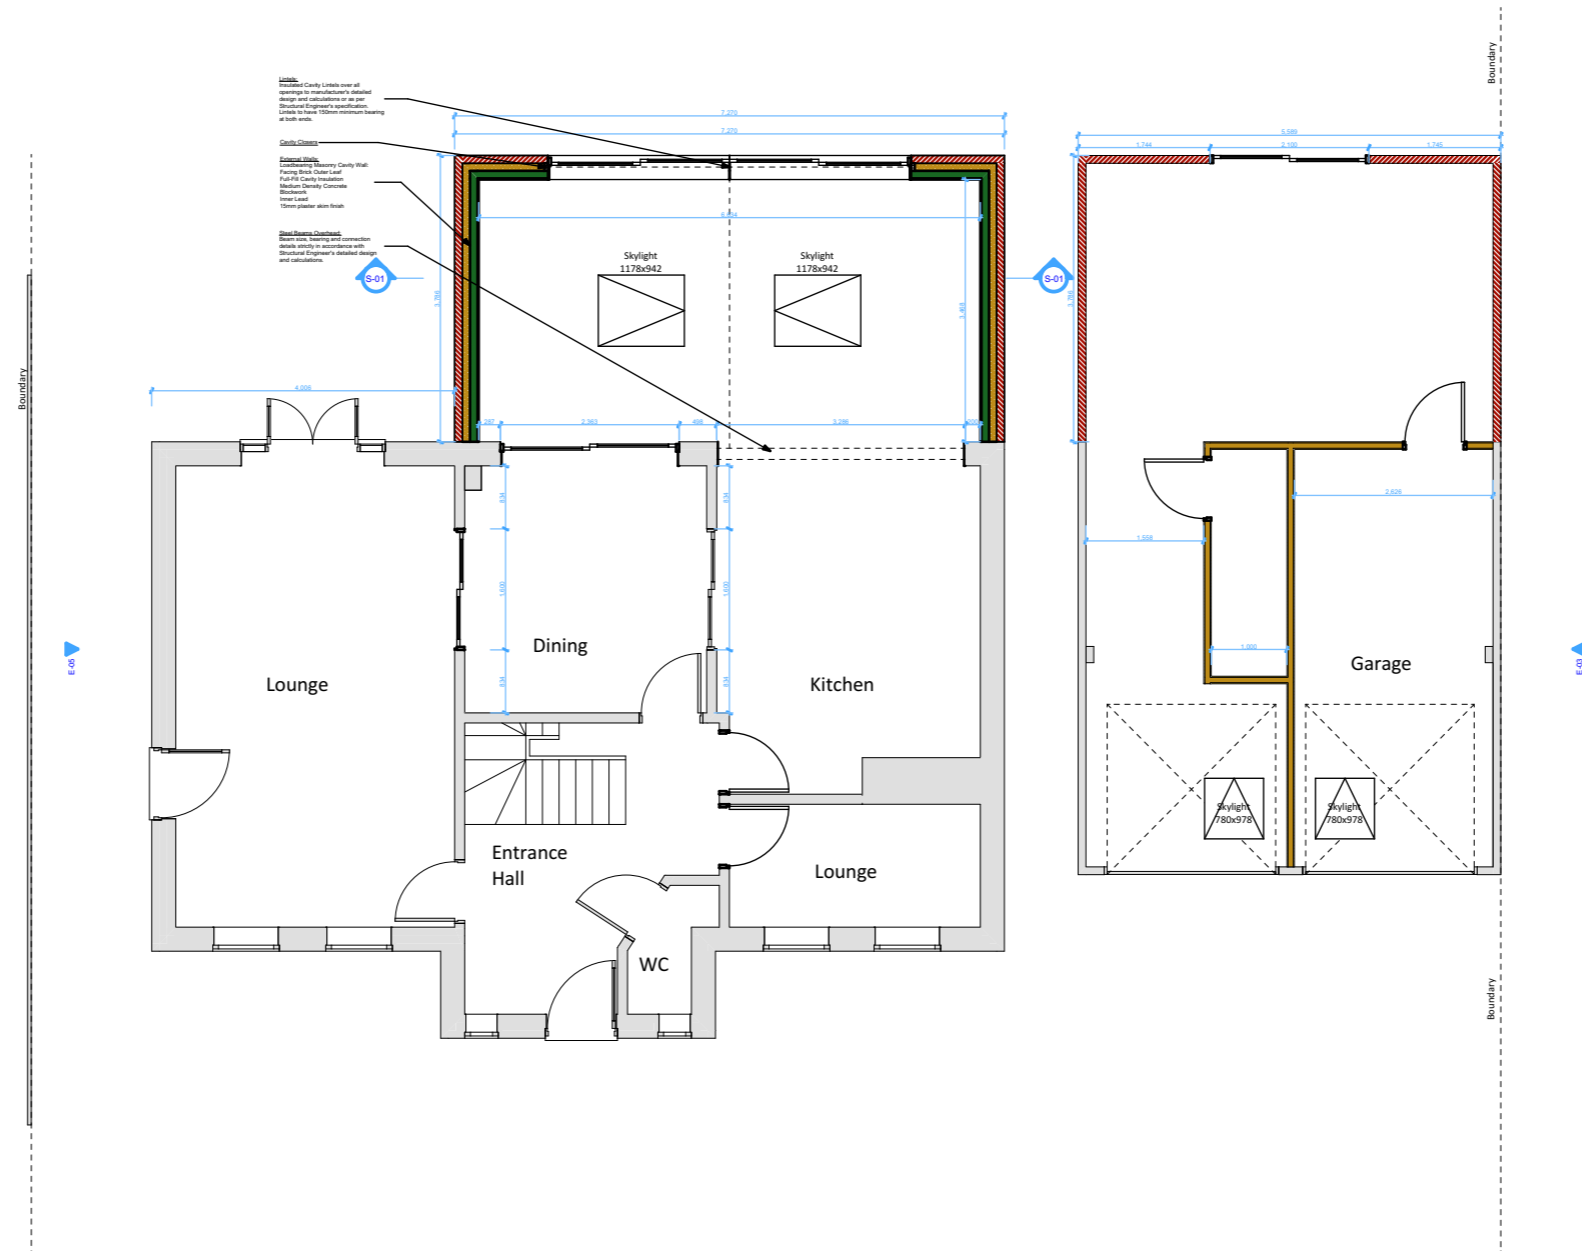

+00-Ground Floor Plan - Proposed

1:100

KEENAN
PROJECT
DESIGNS

KEENAN PROJECT DESIGNS

0800 233 5787
INFO@KEENANPROJECTDESIGNS.COM
WWW.KEENANPROJECTDESIGNS.COM

All Dims in millimeters unless otherwise stated.
Do not scale except for planning purposes.
If in doubt - Ask
This drawing is confidential and is the property of Keenan Project Designs Ltd.
© Copyright

CLIENT:
Beny Sarpong

ADDRESS:
2 Nimrod Dr, Hatfield, AL10 9LS, England

DATE:
16/03/2022

DRAWING SHEET SIZE:
A3

DRAWN BY:
Ivan Sapov

DRAWING NUMBER:
1289 G - 03

PROJECT LEAD:
Amit Gupta

REVISION: G
29/03/2023
Ivan Sapov