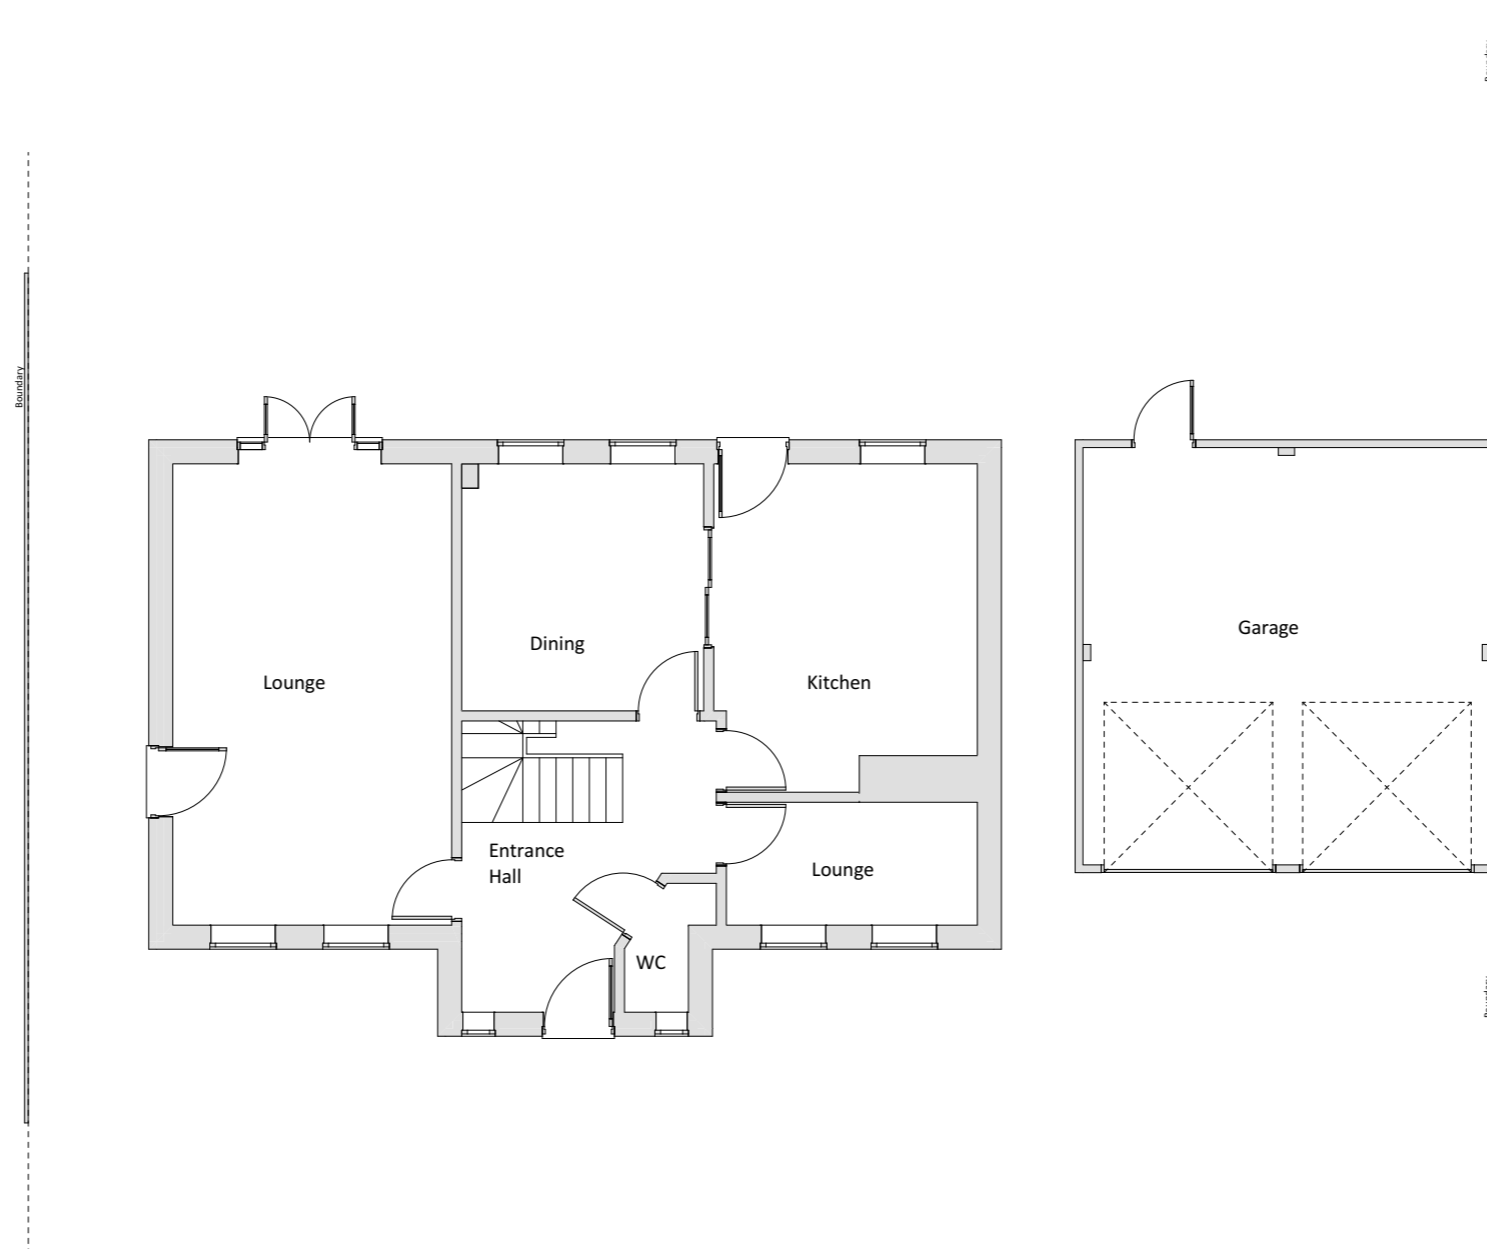

+00-Ground Floor Plan - Existing

1:100

KEENAN
PROJECT
DESIGNS

KEENAN PROJECT DESIGNS

0800 233 5787
 INFO@KEENANPROJECTDESIGNS.COM
 WWW.KEENANPROJECTDESIGNS.COM

All Dims in millimeters unless otherwise stated.
 Do not scale except for planning purposes.
 If in doubt - Ask
 This drawing is confidential and is the property of Keenan Project Designs Ltd.
 © Copyright

CLIENT:
Beny Sarpong

ADDRESS:
2 Nimrod Dr, Hatfield, AL10 9LS, England

DATE:
16/03/2022

DRAWING SHEET SIZE:
A3

DRAWN BY:
Ivan Sapov

DRAWING NUMBER:
1289 G - 01

PROJECT LEAD:
Amit Gupta

REVISION: G
29/03/2023
Ivan Sapov