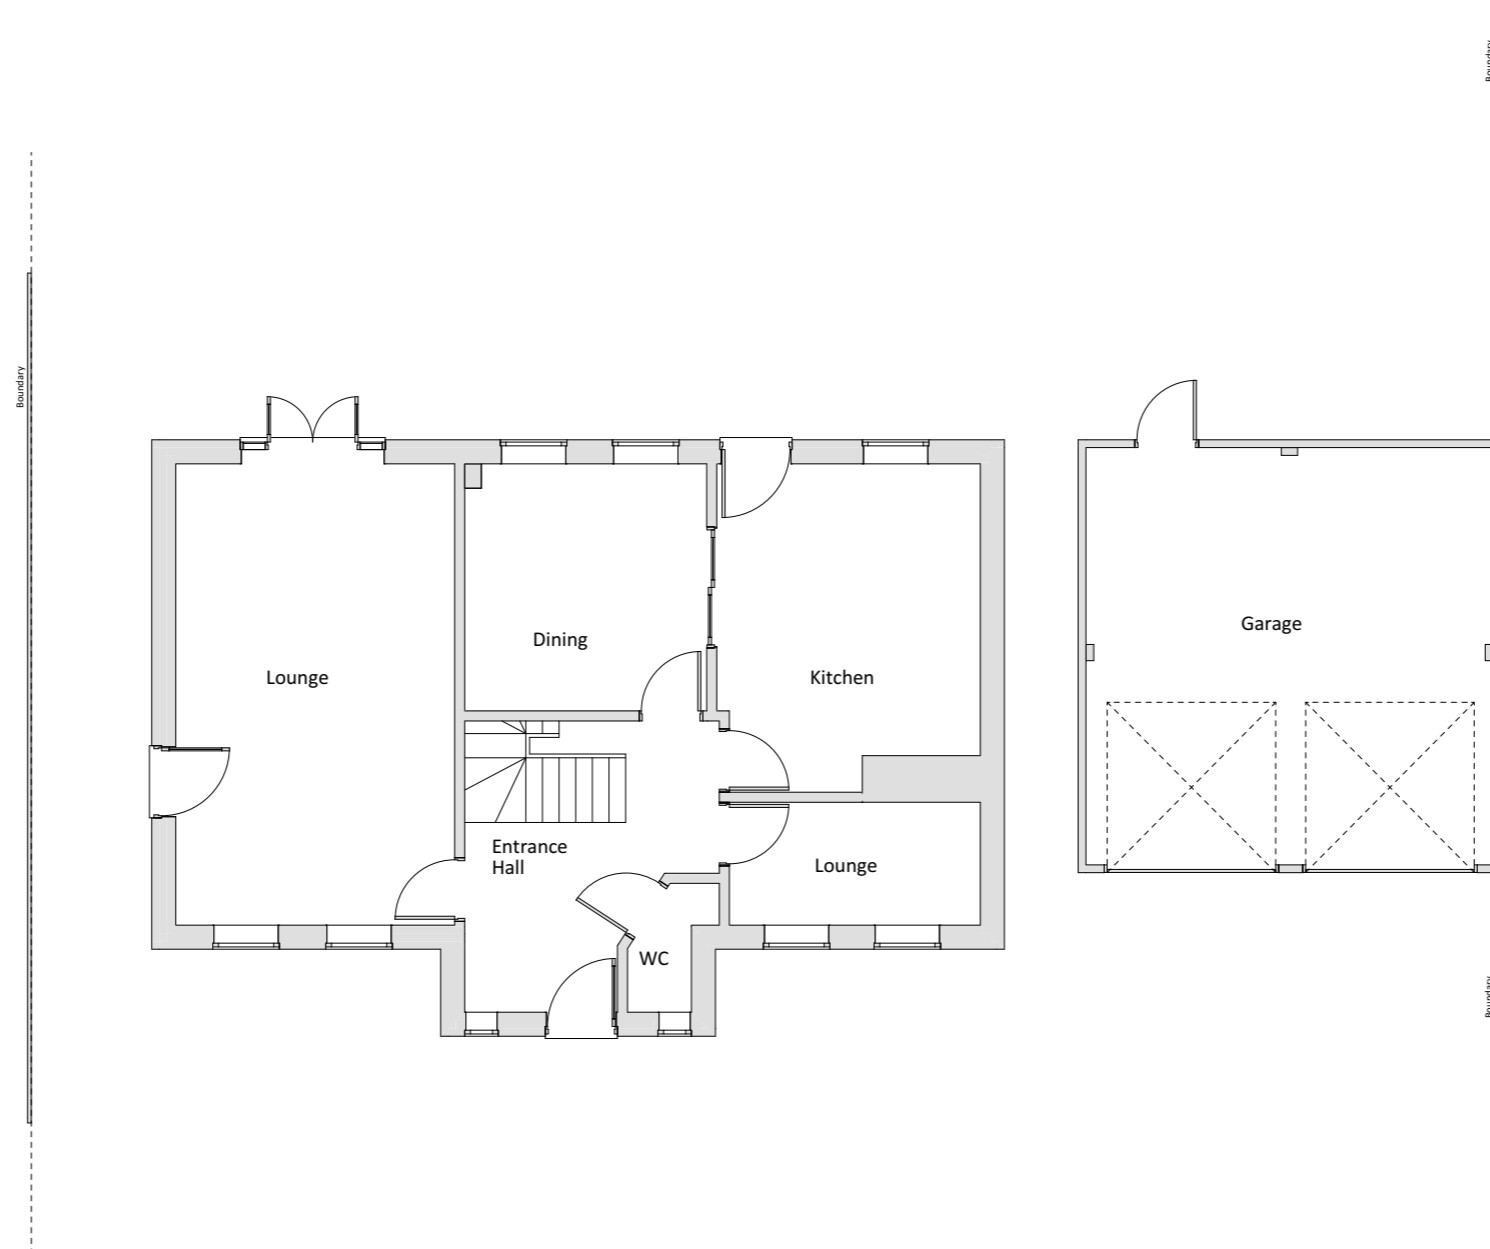

+00-Ground Floor Plan - Existing

1:100

KEENAN
PROJECT
DESIGNS

KEENAN PROJECT DESIGNS

0800 233 5787
INFO@KEENANPROJECTDESIGNS.COM
WWW.KEENANPROJECTDESIGNS.COM

All Dims in millimeters unless otherwise stated.
Do not scale except for planning purposes.
If in doubt - Ask
This drawing is confidential and is the property of Keenan Project Designs Ltd.
© Copyright

CLIENT:
Beny Sarpong

ADDRESS:
2 Nimrod Dr, Hatfield, AL10 9LS, England

DATE:
16/03/2022

DRAWING SHEET SIZE:
A3

DRAWN BY:
Ivan Sapov

DRAWING NUMBER:
1289 E - 01

PROJECT LEAD:
Amit Gupta

REVISION: E
02/08/2022
Ivan Sapov