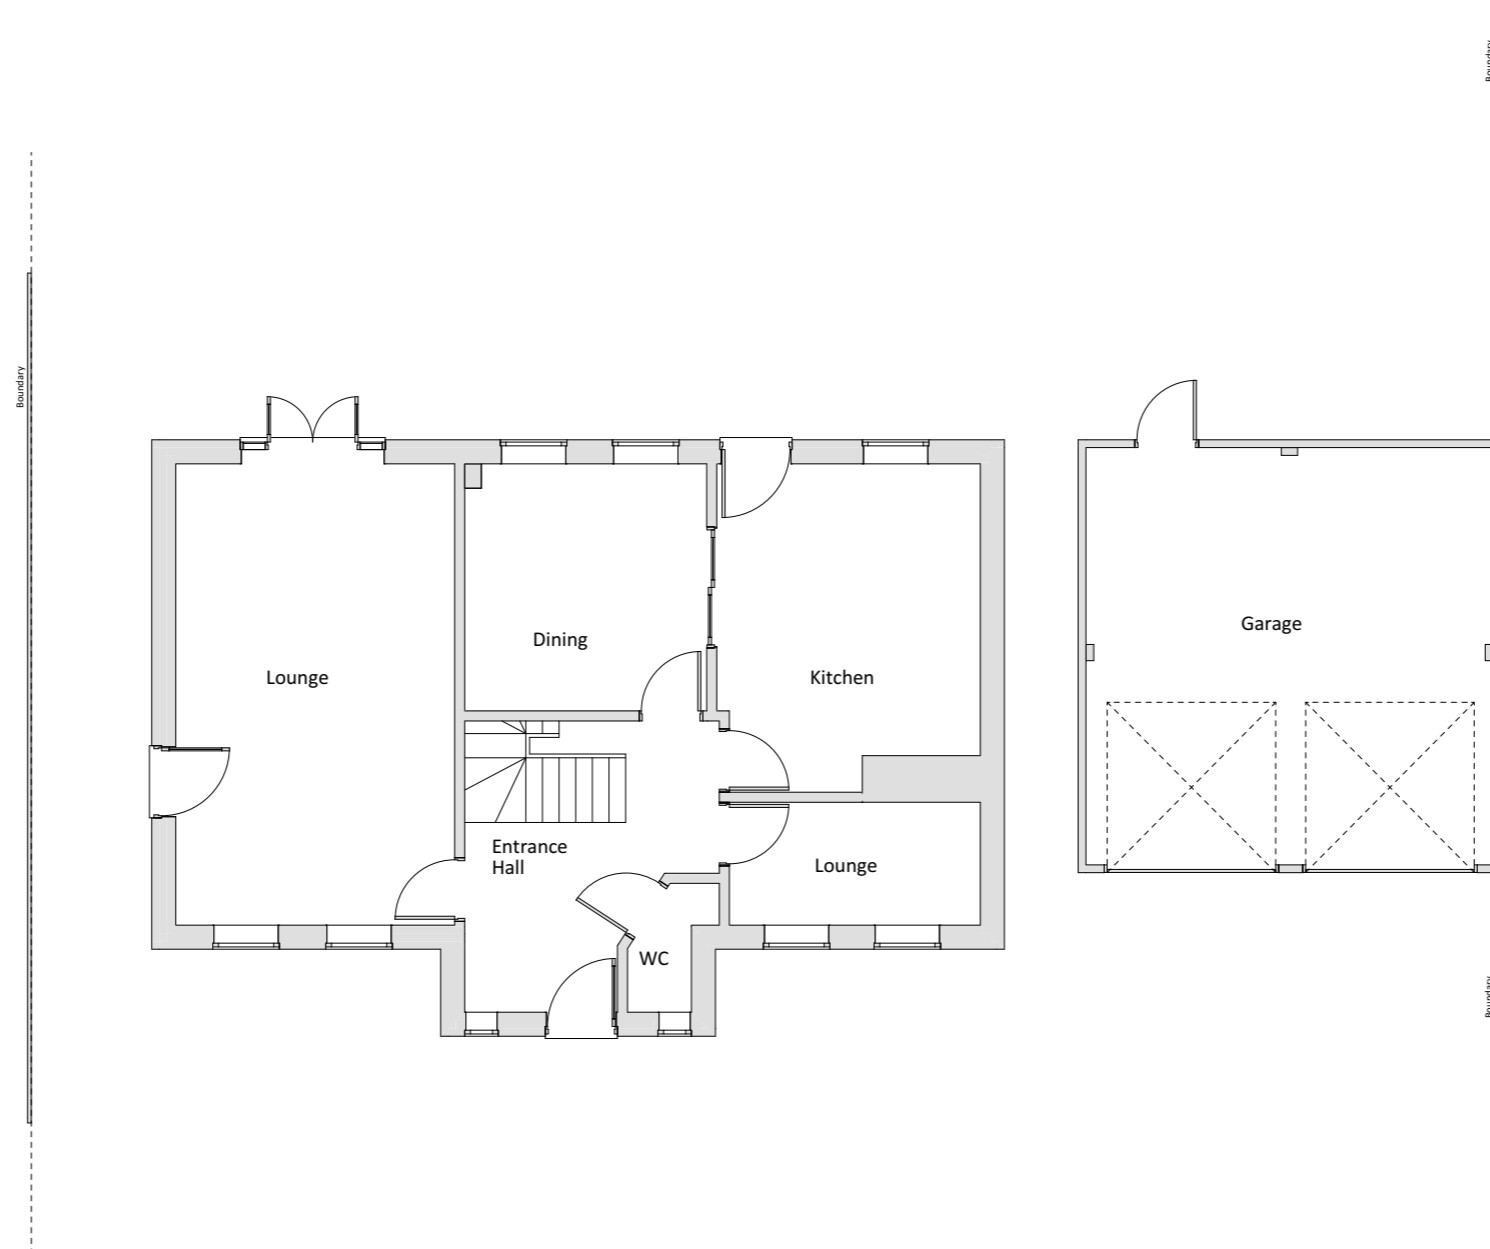

# +00-Ground Floor Plan - Existing

1:100

KEENAN  
PROJECT  
DESIGNS

**KEENAN PROJECT DESIGNS**

0800 233 5787  
INFO@KEENANPROJECTDESIGNS.COM  
WWW.KEENANPROJECTDESIGNS.COM

All Dims in millimeters unless otherwise stated.  
Do not scale except for planning purposes.  
If in doubt - Ask  
This drawing is confidential and is the property of Keenan Project Designs Ltd.  
© Copyright

**CLIENT:**  
Beny Sarpong

**ADDRESS:**  
2 Nimrod Dr, Hatfield, AL10 9LS, England

**DATE:**  
16/03/2022

**DRAWING SHEET SIZE:**  
A3

**DRAWN BY:**  
Ivan Sapov

**DRAWING NUMBER:**  
1289 E - 01

**PROJECT LEAD:**  
Amit Gupta