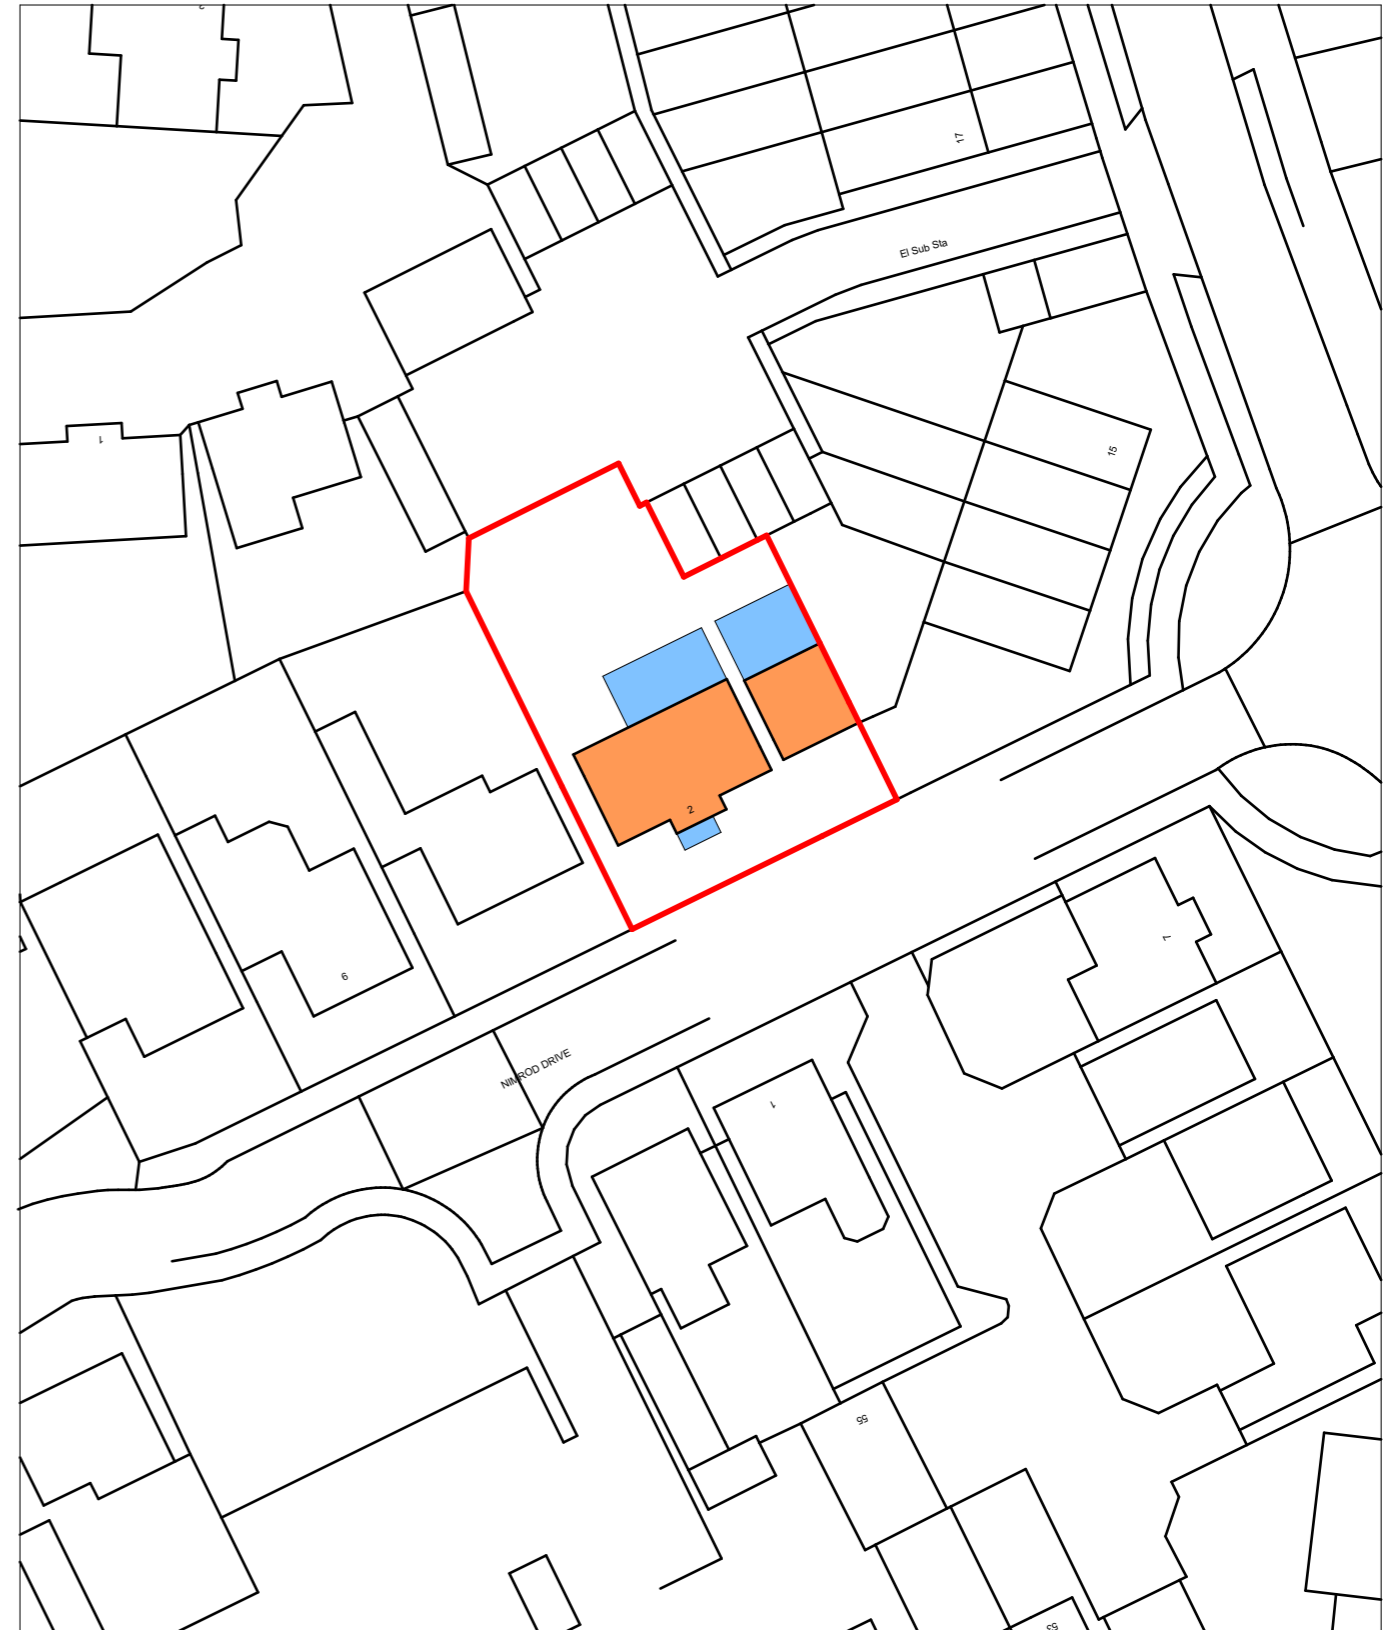

Site Location

1:1250

Proposed Site Layout

1:500

KEENAN
PROJECT
DESIGNS

KEENAN PROJECT DESIGNS

0800 233 5787
INFO@KEENANPROJECTDESIGNS.COM
WWW.KEENANPROJECTDESIGNS.COM

All Dims in millimeters unless otherwise stated.
Do not scale except for planning purposes.
If in doubt - Ask
This drawing is confidential and is the property of Keenan Project Designs Ltd.
© Copyright

CLIENT:
Beny Sarpong

ADDRESS:
2 Nimrod Dr, Hatfield, AL10 9LS, England

DATE:
16/03/2022

DRAWING SHEET SIZE:
A3

DRAWN BY:
Ivan Sapov

DRAWING NUMBER:
1289 E - 08

PROJECT LEAD:
Amit Gupta

REVISION: E
02/08/2022
Ivan Sapov