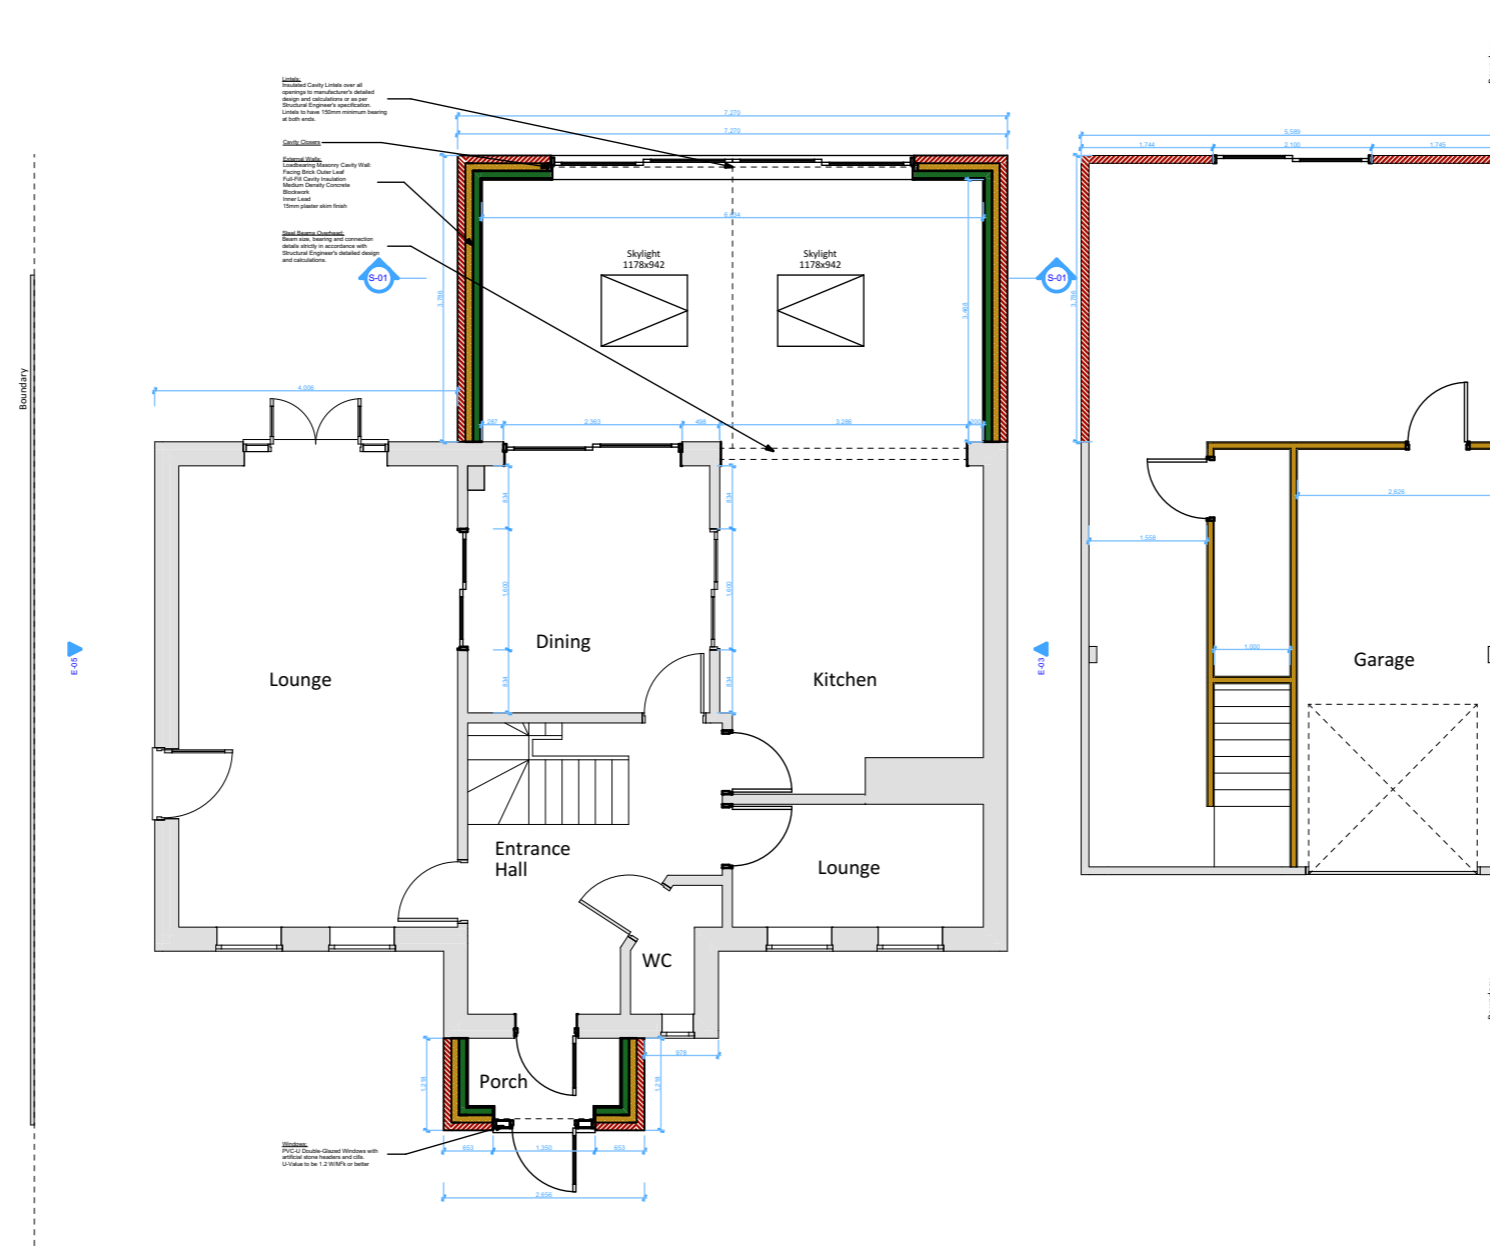

+00-Ground Floor Plan - Proposed

1:100

KEENAN PROJECT DESIGNS

KEENAN PROJECT DESIGNS
 0800 233 5787
 INFO@KEENANPROJECTDESIGNS.COM
 WWW.KEENANPROJECTDESIGNS.COM
 All Dims in millimeters unless otherwise stated.
 Do not scale except for planning purposes.
 If in doubt - Ask
 This drawing is confidential and is the property of Keenan Project Designs Ltd.
 © Copyright

CLIENT:
 Beny Sarpong
ADDRESS:
 2 Nimrod Dr, Hatfield, AL10 9LS, England

DATE:
 16/03/2022
DRAWING SHEET SIZE:
 A3

DRAWN BY:
 Ivan Sapov
DRAWING NUMBER:
 1289 E - 03

PROJECT LEAD:
 Amit Gupta
REVISION: E
 02/08/2022
 Ivan Sapov