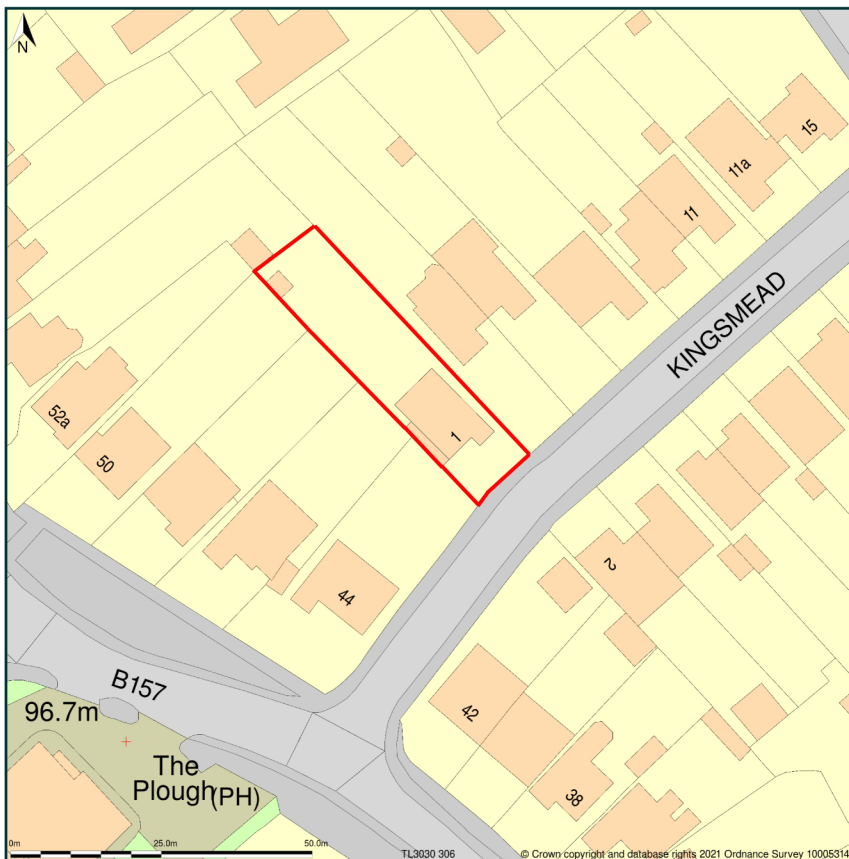

1, Kingsmead, Cuffley, Potters Bar, Hertfordshire, EN6 4AN

Site Plan shows area bounded by: 530231.13, 202994.43 530372.55, 203135.85 (at a scale of 1:1250), OSGridRef: TL3030 306. The representation of a road, track or path is no evidence of a right of way. The representation of features as lines is no evidence of a property boundary.

Produced on 20th Apr 2021 from the Ordnance Survey National Geographic Database and incorporating surveyed revision available at this date. Reproduction in whole or part is prohibited without the prior permission of Ordnance Survey. © Crown copyright 2021. Supplied by www.buyaplan.co.uk a licensed Ordnance Survey partner (100053143). Unique plan reference: #00623661-7E98F9