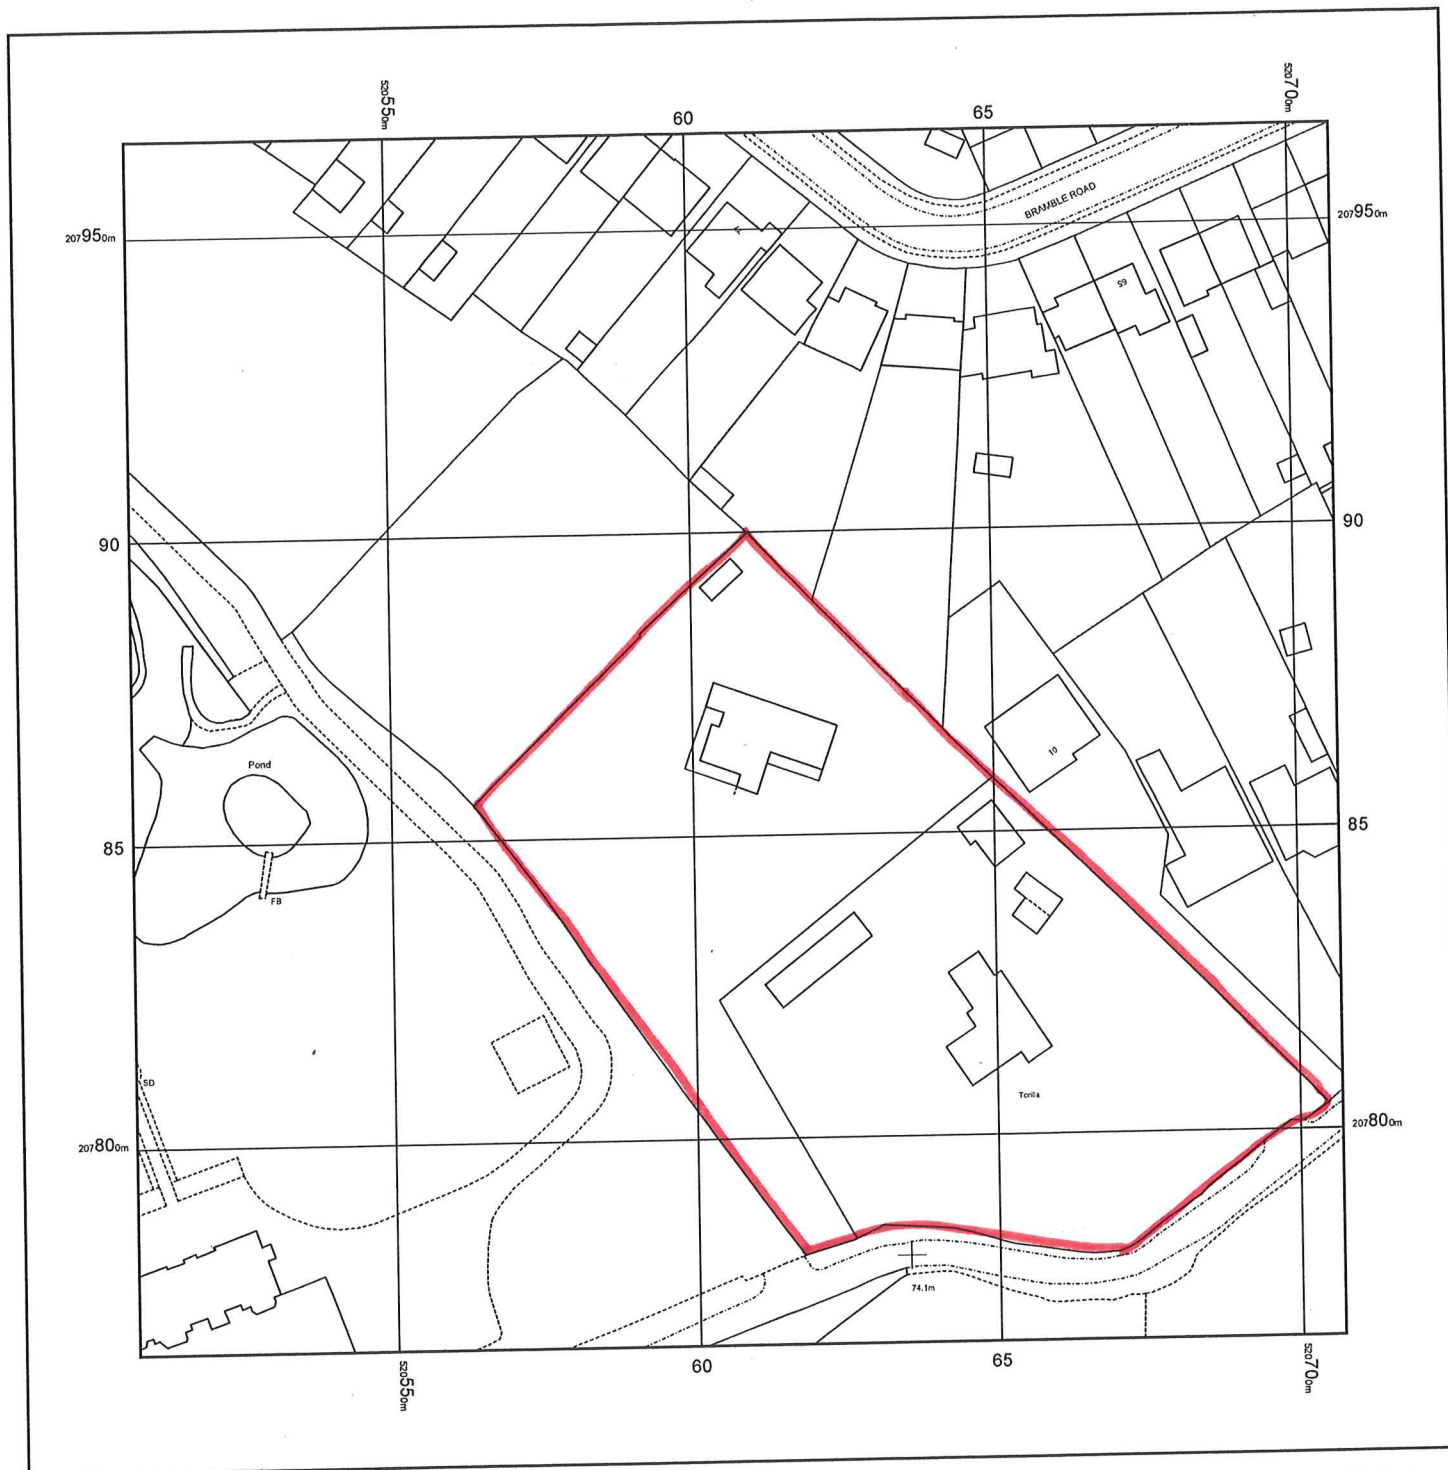

North

0m 1cm = 12.5m 62.5m

Scale 1:1250

© Crown copyright and database rights 2021 Ordnance Survey 100048957. The representation of road, track or path is no evidence of a boundary or right of way. The representation of features as lines is no evidence of a property boundary.

Supplied by: www.ukmapcentre.com
Serial No: 219726
Centre Coordinates: 520607, 207866
Production Date: 28/07/2021 15:08:25

12, WILKINS GREEN LANE, HATFIELD, AL10 9RT