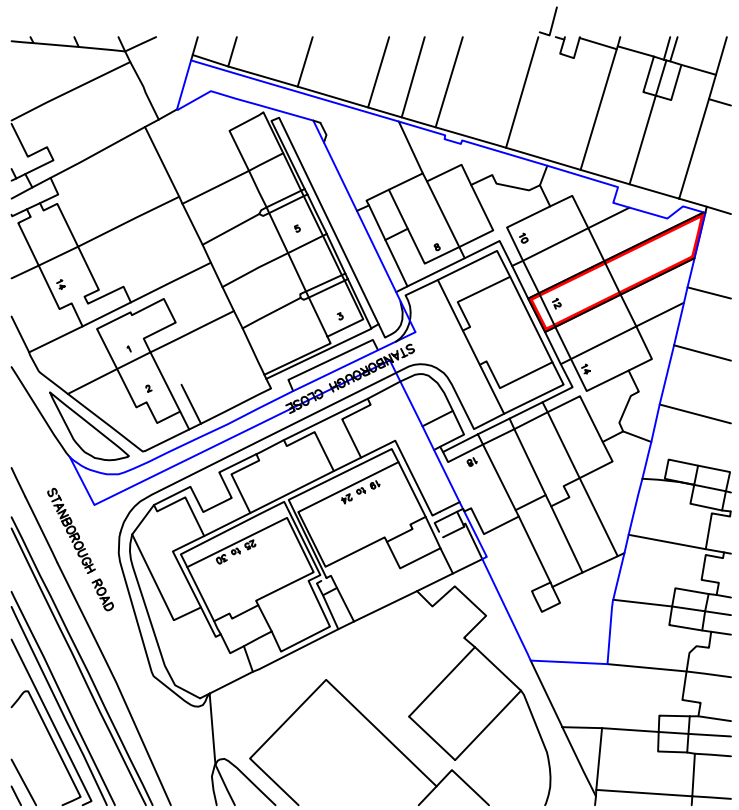

NATIONAL LEASE PLANS

78 WINDMILL ROAD
LONDON N18 1LN

T: 0845 124 9552 F: 0845 355 0596
www.nationalleaseplans.co.uk

ADDRESS:

12 STANBOROUGH CLOSE
WELWYN GARDEN CITY
AL8 6XB

DETAILS:

SITE PLAN

SCALE:

1:1250

DATE:

OCT 2017

DRAWING NO.:

12/01