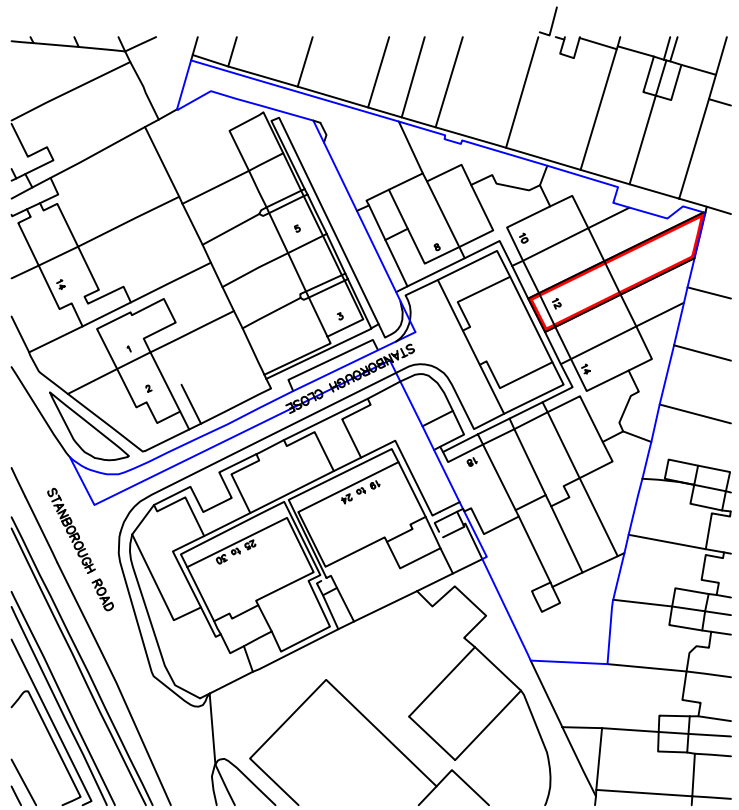

NATIONAL LEASE PLANS

78 WINDMILL ROAD
LONDON N18 1LN
T: 0845 124 9552 F: 0845 355 0596
www.nationalleaseplans.co.uk

ADDRESS:

12 STANBOROUGH CLOSE
WELWYN GARDEN CITY
AL8 6XB

DETAILS:

SITE PLAN

SCALE:

1:1250@A4

DATE:

OCT 2017

DRAWING NO:

12/02