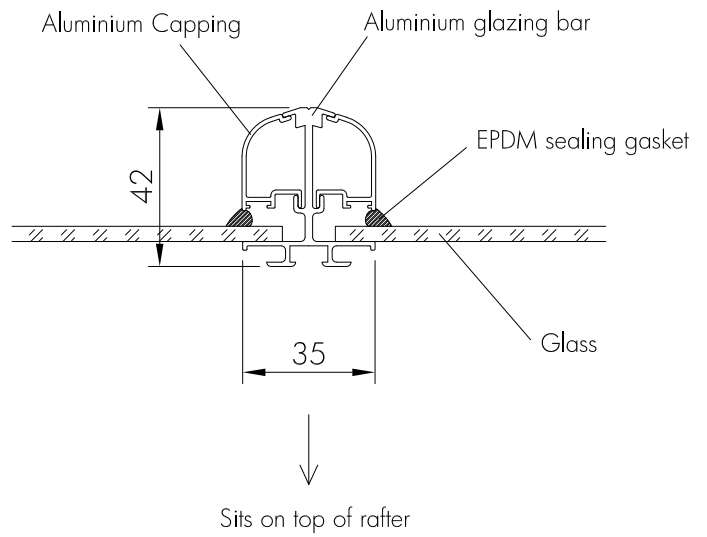

Drg 11. The Limes - Aluminium roof profiles

Aluminium gable slope

Aluminium glazing bar

Proposed Greenhouse for:	Scale 1:2
Mr Figgis The Limes 51 High Road Essendon HATFIELD AL9 6HS	Ref: 744
	05/08/16