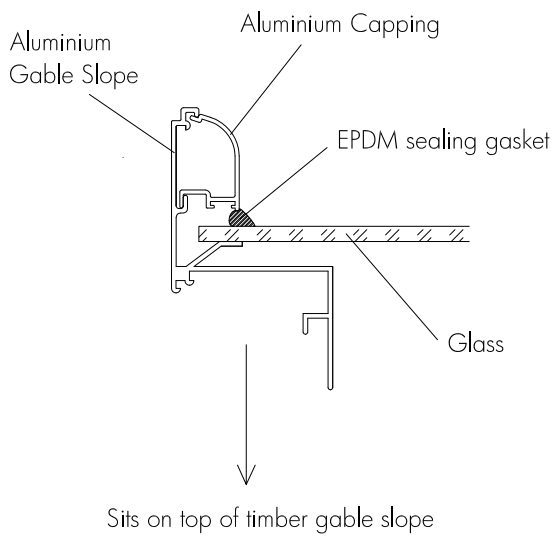

Drg 11. The Limes - Aluminium roof profiles

Aluminium gable slope

Aluminium glazing bar

Proposed Greenhouse for:	Scale 1:2
Mr Figgis The Limes 51 High Road Essendon HATFIELD AL9 6HS	Ref: 744
	05/08/16