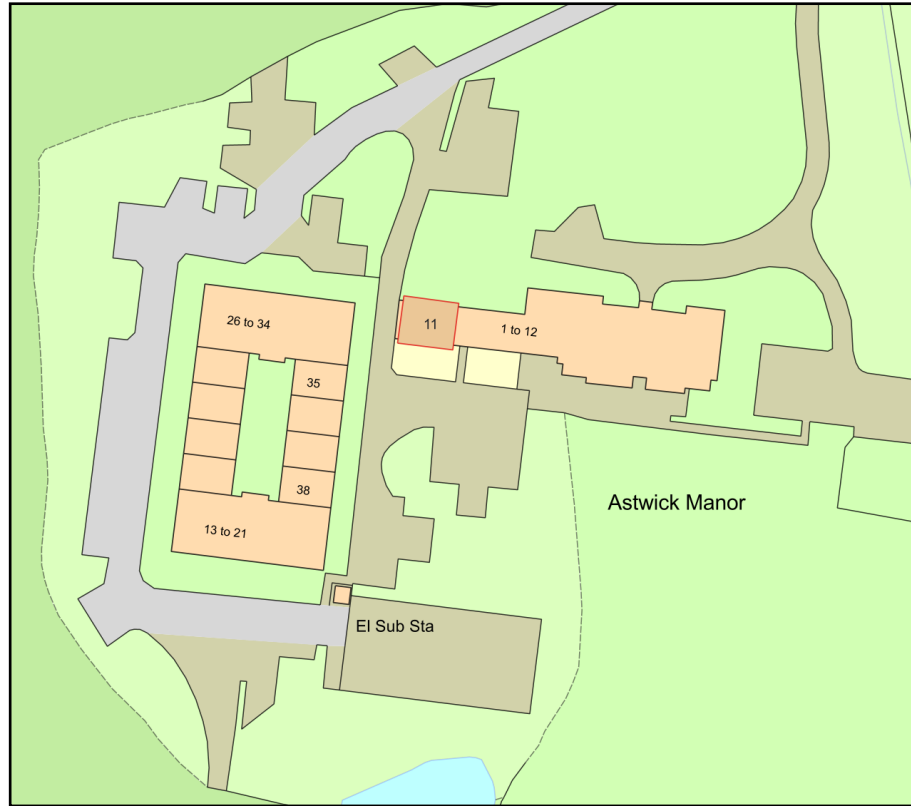

11 Astwick Manor location plan

Plan Produced for: Julie Weaver

Date Produced: 05 Apr 2024

Plan Reference Number: TQRQM24096182447838

Scale: 1:1250 @ A4