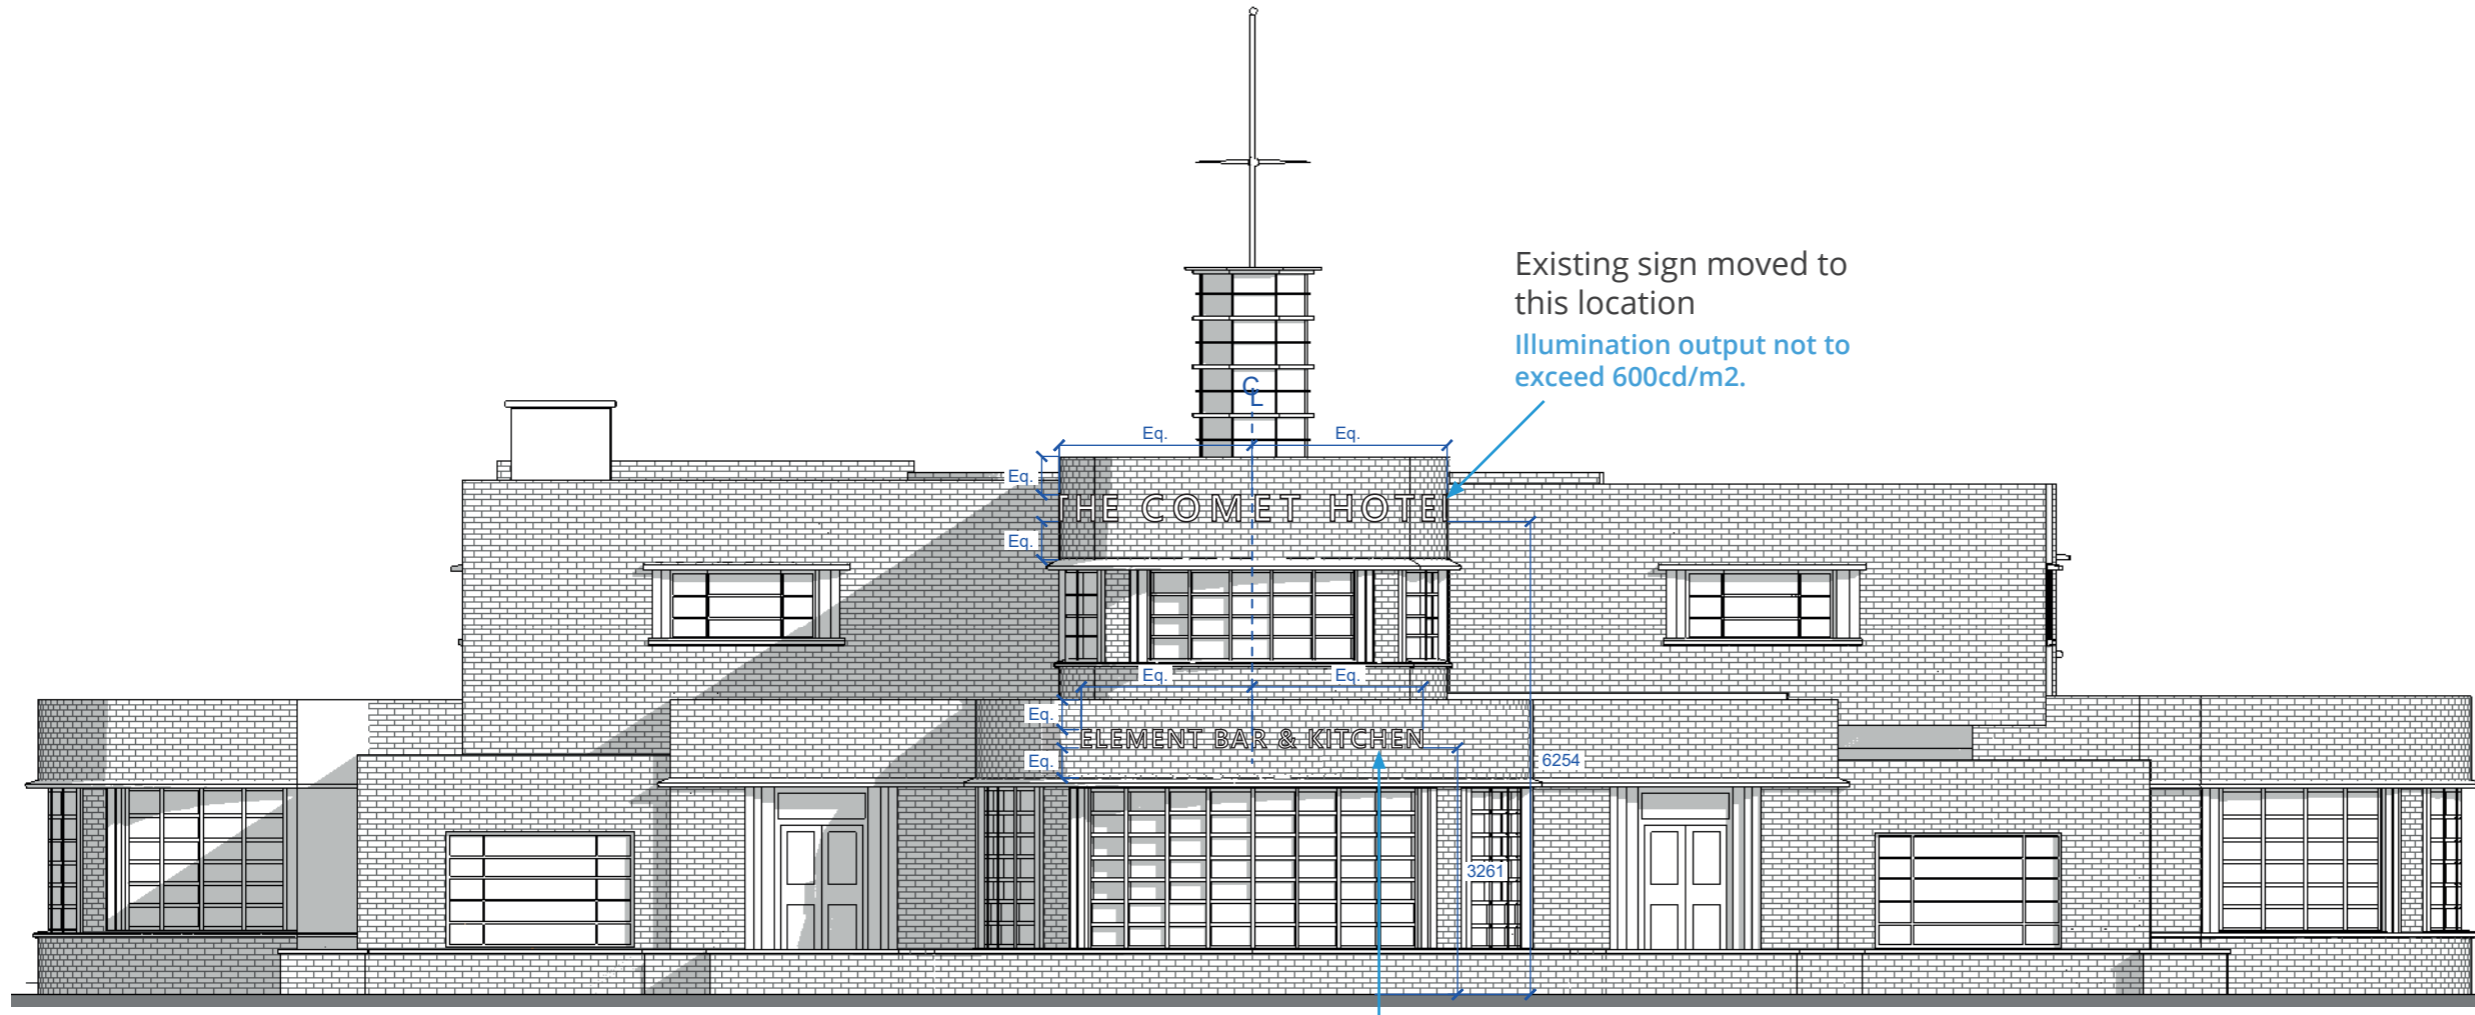

PROPOSED NORTH EAST ELEVATION

Existing sign moved to this location  
Illumination output not to exceed 600cd/m2.

New sign in this location  
Illumination output not to exceed 600cd/m2.

1:100 @ A3

Notes:

Colour References:

**FOR PLANNING**  
DO NOT MANUFACTURE  
FROM THIS DOCUMENT

Drawing No:

10403-ASC-EXT-0007

Rev. Date: 02/12/2021

Drawn By: IC

Checked By: SP

Client:

The Comet Hotel

Project:

The Comet Hotel

inspired signage and  
architectural creations