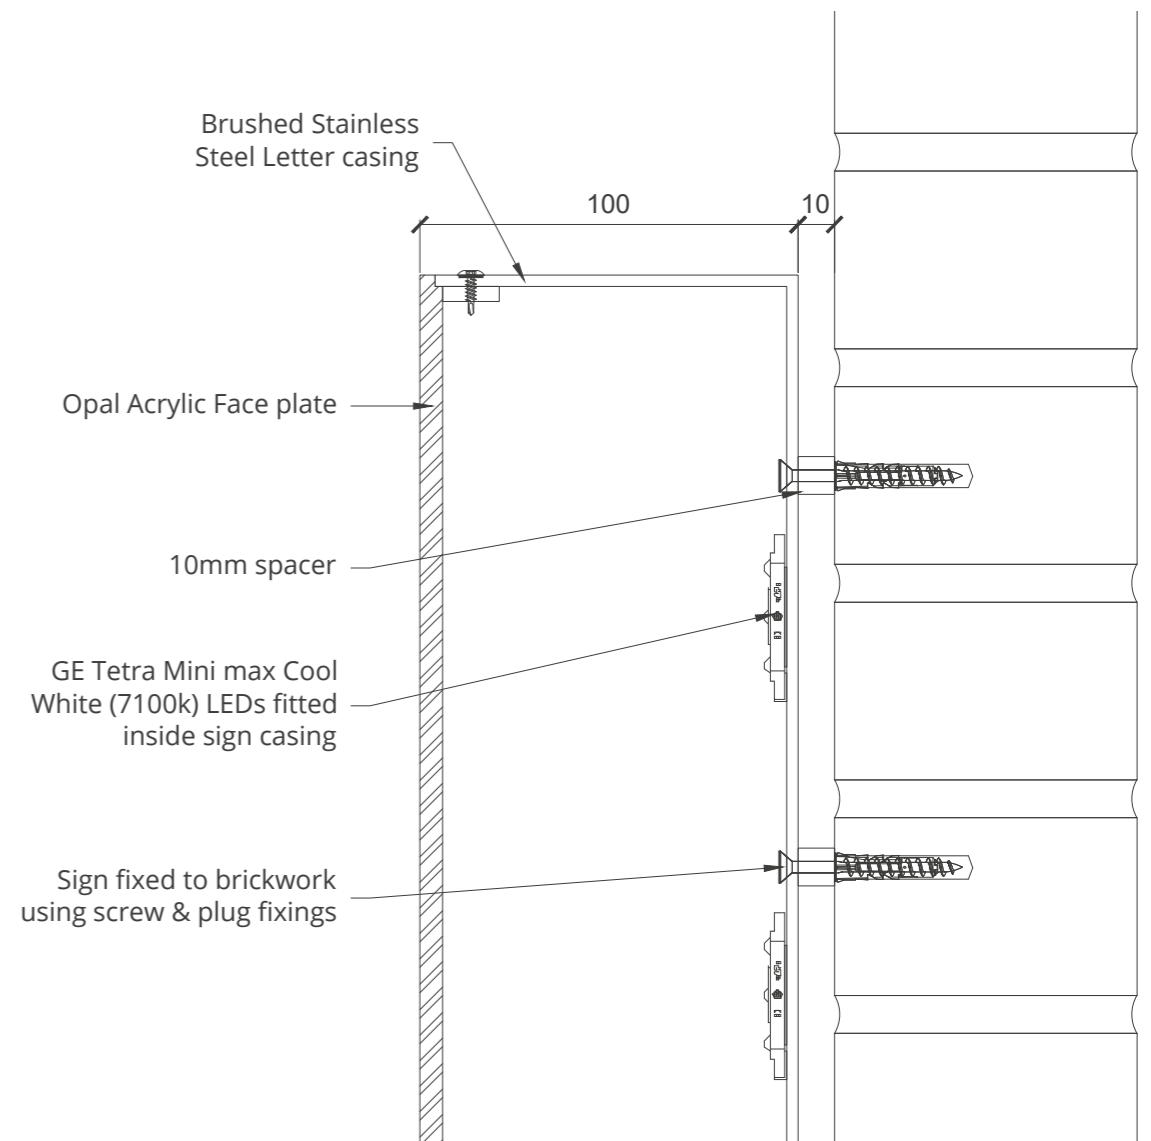

EXISTING SIGN DETAILS - Face Illuminated 'Comet Hotel'

**SPECIFICATION**

Built up PPC stainless steel lettering with open stroke, to have internal face illuminated lettering to the same profile. Internal letters to have white opal acrylic faces and internal premium white GE LEDs to create even face illumination. Illumination output not to exceed 600cd/m<sup>2</sup>. Ascot to connect signage to power supply brought behind signage location by others.

**Quantity:** 1

**Font:** Yu Gothic

**Colours:** Stainless Steel Side Returns, White Opal Acrylic face plates

**SIGN FIXING DETAIL 1:2 @ A3**

**Notes:**

**Colour References:**

**FOR PLANNING**  
DO NOT MANUFACTURE FROM THIS DOCUMENT

**Drawing No:**

10403-ASC-EXT-0005

**Rev. Date:** 02/12/2021

**Drawn By:** IC

**Checked By:** SP

**Client:**

The Comet Hotel

**Project:**