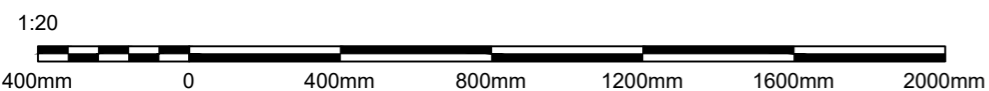

EXISTING SIGN DETAILS - Face Illuminated 'Comet Hotel'

**SPECIFICATION**

Built up PPC stainless steel lettering with open stroke, to have internal face illuminated lettering to the same profile. Internal letters to have white opal acrylic faces and internal premium white GE LEDs to create even face illumination. Illumination output not to exceed 600cd/m<sup>2</sup>. Ascot to connect signage to power supply brought behind signage location by others.

**Quantity:** 1

**Font:** Yu Gothic

**Colours:** Stainless Steel Side Returns, White Opal Acrylic face plates

**SIGN FIXING DETAIL 1:2 @ A3**

**Notes:**

**Colour References:**

**FOR PLANNING**  
DO NOT MANUFACTURE FROM THIS DOCUMENT