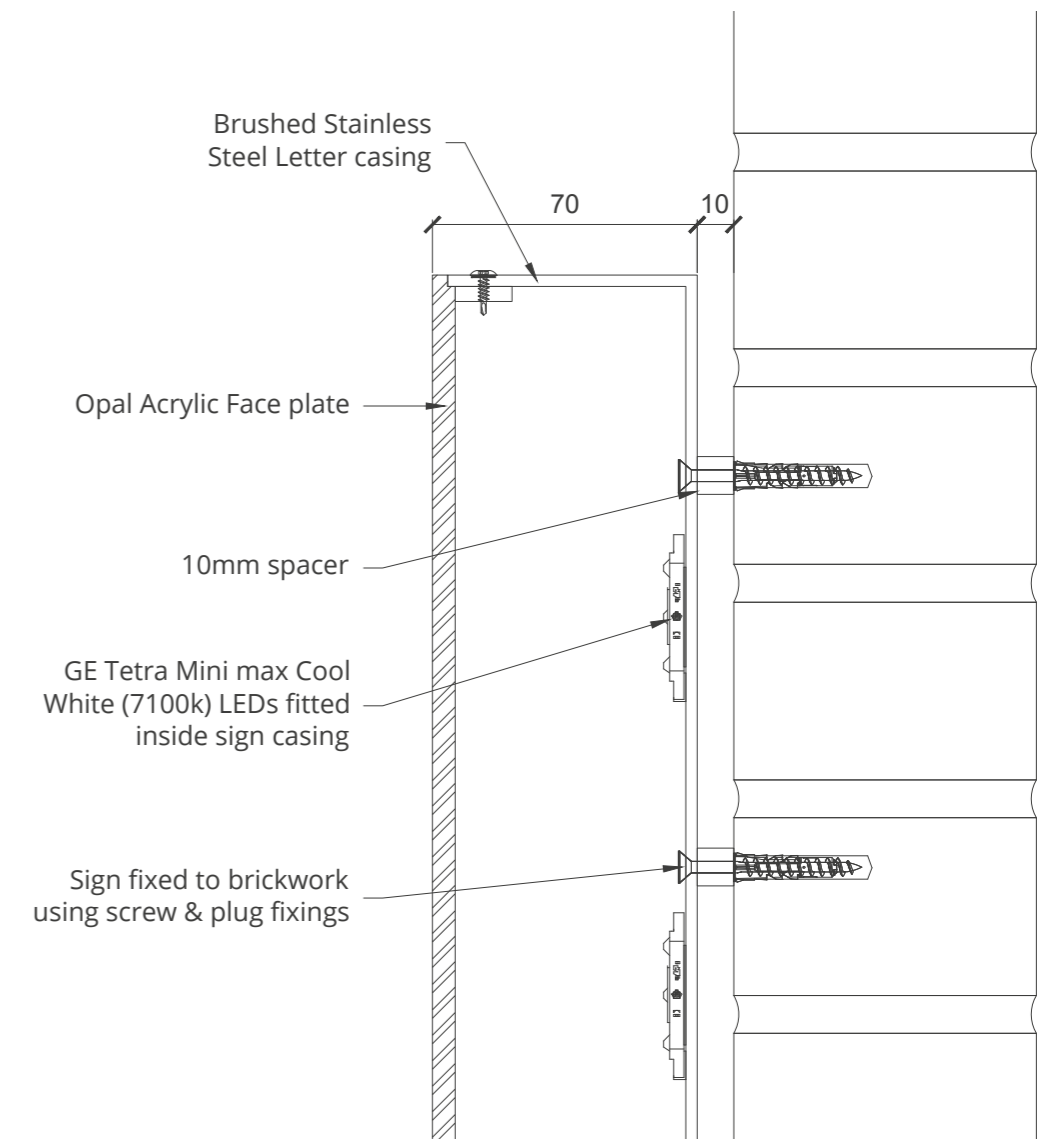

NEW SIGN DETAILS - Face Illuminated 'Element Bar & Kitchen'

SIGN LETTERS 1:20 @ A3

Max output 600cd/m²

Side Profile

SPECIFICATION

To match existing 'The Comet Hotel' lettering. Built up PPC stainless steel lettering with open stroke, to have internal face illuminated lettering to the same profile. Internal letters to have white opal acrylic faces and internal premium white GE LEDs to create even face illumination. Illumination output not to exceed 600cd/m². Ascot to connect signage to power supply brought behind signage location by others.

Quantity: 1

Font: Yu Gothic

Colours: Stainless Steel Side Returns, White Opal Acrylic face plates

SIGNAGE CONSENTED UNDER REFS 6/2019/3245/LB AND 6/2019/3244/ADV WILL NOT BE IMPLEMENTED ALONGSIDE THE CURRENTLY PROPOSED SIGNAGE

SIGN FIXING DETAIL 1:2 @ A3

Notes:

Colour References:

FOR PLANNING
DO NOT MANUFACTURE FROM THIS DOCUMENT

Drawing No:

10403-ASC-EXT-0004

Rev. Date: 02/12/2021

Drawn By: IC