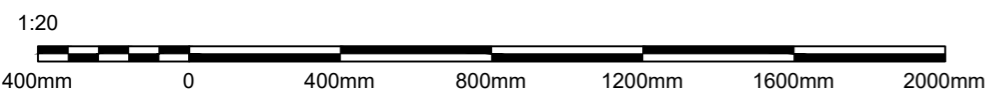

SIGN FIXING DETAIL 1:2 @ A3

Notes:

Colour References:

FOR PLANNING
DO NOT MANUFACTURE FROM THIS DOCUMENT

Drawing No:

10403-ASC-EXT-0004

Rev. Date: 02/12/2021

Drawn By: IC

Checked By: SP

Client:

The Comet Hotel

Project:

The Comet Hotel