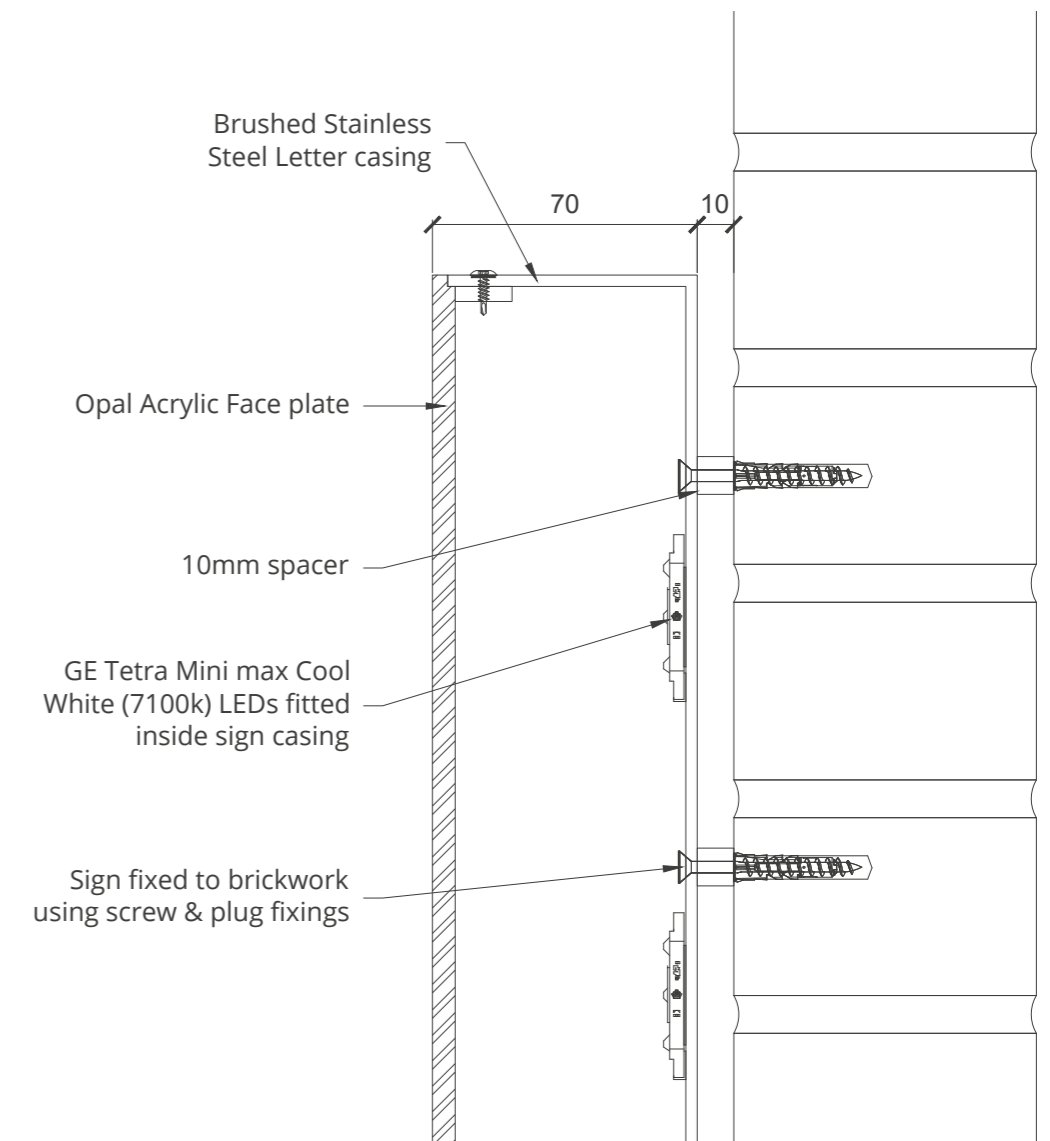

NEW SIGN DETAILS - Face Illuminated 'Element Bar & Kitchen'

ELEMENT BAR & KITCHEN

SIGN LETTERS 1:20 @ A3

4513

Max output 600cd/m²

Side Profile

70

SPECIFICATION

To match existing 'The Comet Hotel' lettering. Built up PPC stainless steel lettering with open stroke, to have internal face illuminated lettering to the same profile. Internal letters to have white opal acrylic faces and internal premium white GE LEDs to create even face illumination. Illumination output not to exceed 600cd/m². Ascot to connect signage to power supply brought behind signage location by others.

Quantity: 1

Font: Yu Gothic

SIGN FIXING DETAIL 1:2 @ A3

1:20

Notes:

Colour References:

FOR PLANNING
DO NOT MANUFACTURE
FROM THIS DOCUMENT

Drawing No: