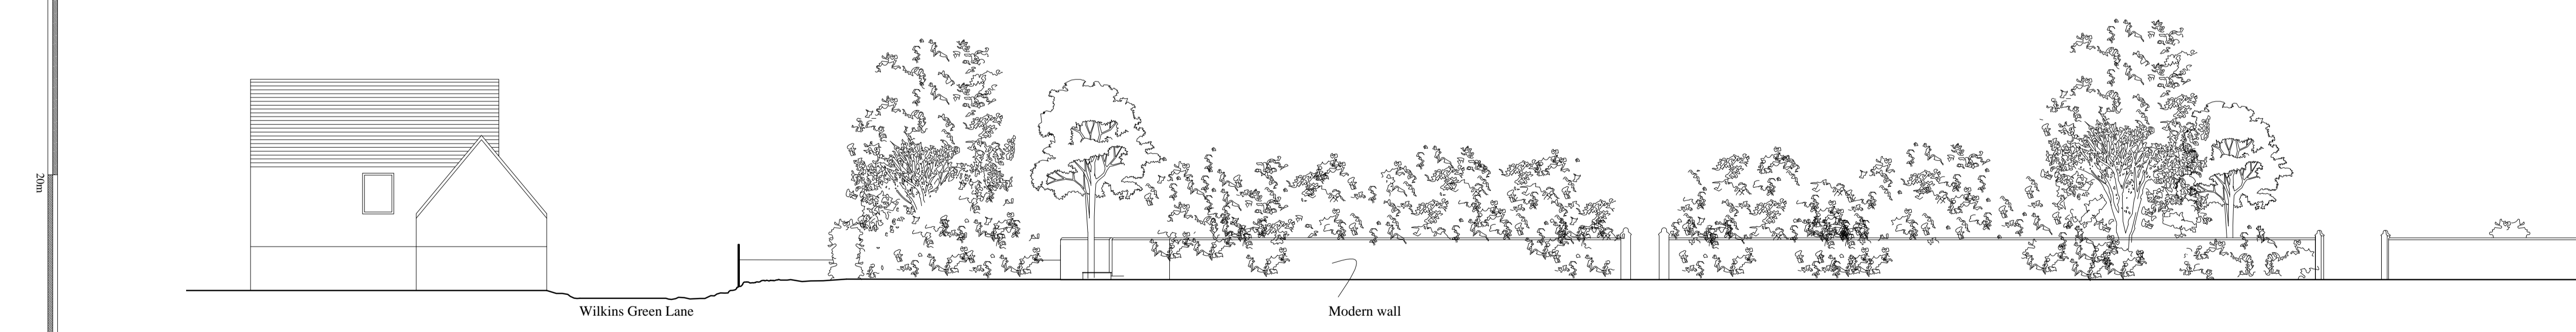

A - A

B - B

C - C

D - D

Rev	Date	Comments
		EXISTING

**New Swimming Pool
Great Nast Hyde House - Hertfordshire
Site Elevations**

RUSSELL TAYLOR ARCHITECTS
mail@rtarchitects.co.uk www.rtarchitects.co.uk
 LONDON TEL: 020 7261 1984
 CORNWALL TEL: 01503 273 092

Scale	Date	Drawn	No.	Rev.
1:200 @ A1 Size	Dec 1, 2010	LC	6173/102	