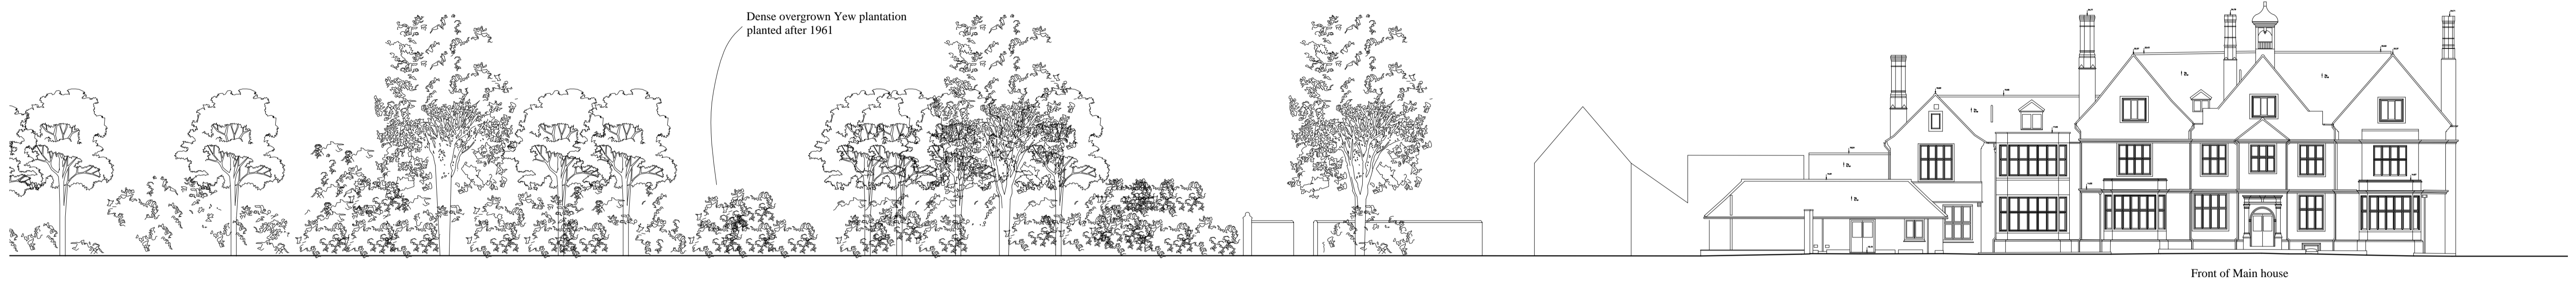

A - A

B - B

C - C

D - D

Rev	Date	Comments
		EXISTING

**New Swimming Pool
Great Nast Hyde House - Hertfordshire
Site Elevations**

RUSSELL TAYLOR ARCHITECTS
mail@rtarchitects.co.uk www.rtarchitects.co.uk
 LONDON TEL: 020 7261 1984
 CORNWALL TEL: 01503 273 092

Scale	Date	Drawn	No.	Rev.
1:200 @ A1 Size	Dec 1, 2010	LC	6173/102	