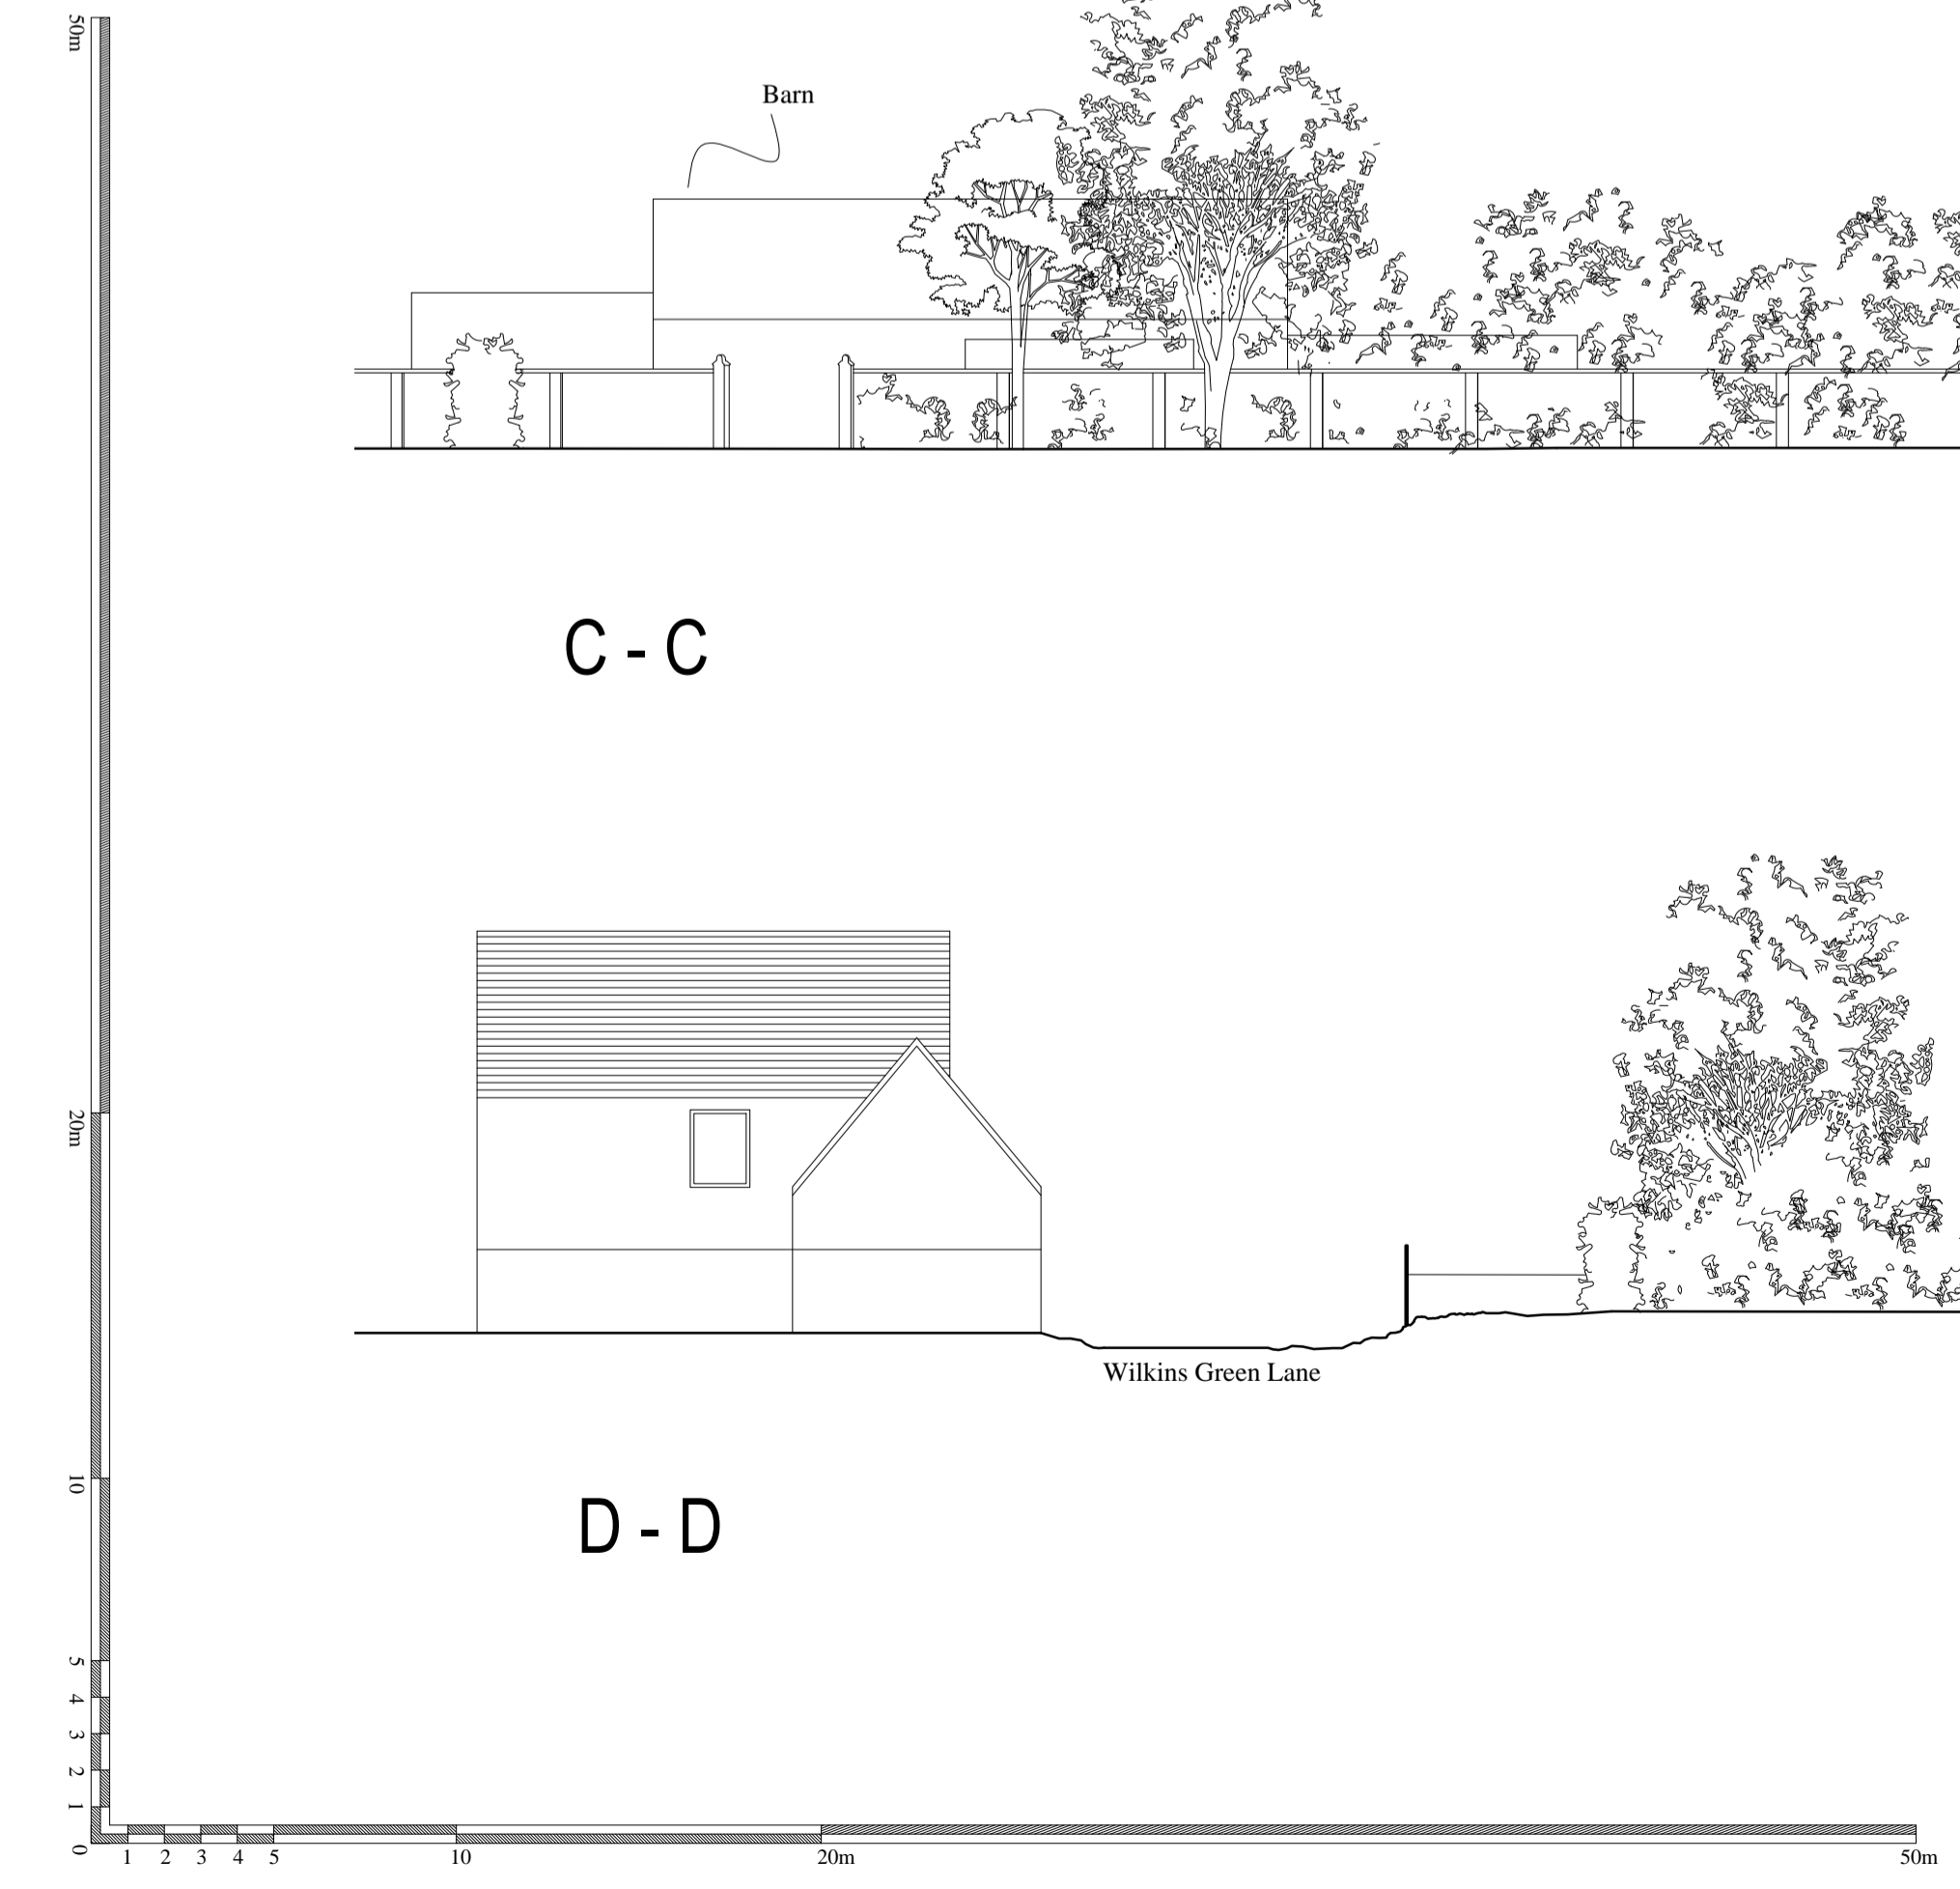

A - A

B - B

C - C

D - D

Rev	Date	Comments
		EXISTING

**New Swimming Pool
Great Nast Hyde House - Hertfordshire
Site Elevations**

RUSSELL TAYLOR ARCHITECTS
mail@rtarchitects.co.uk www.rtarchitects.co.uk
 LONDON TEL: 020 7261 1984
 CORNWALL TEL: 01503 273 092

Scale	Date	Drawn	No.	Rev.
1:200 @ A1 Size	Dec 1, 2010	LC	6173/102	