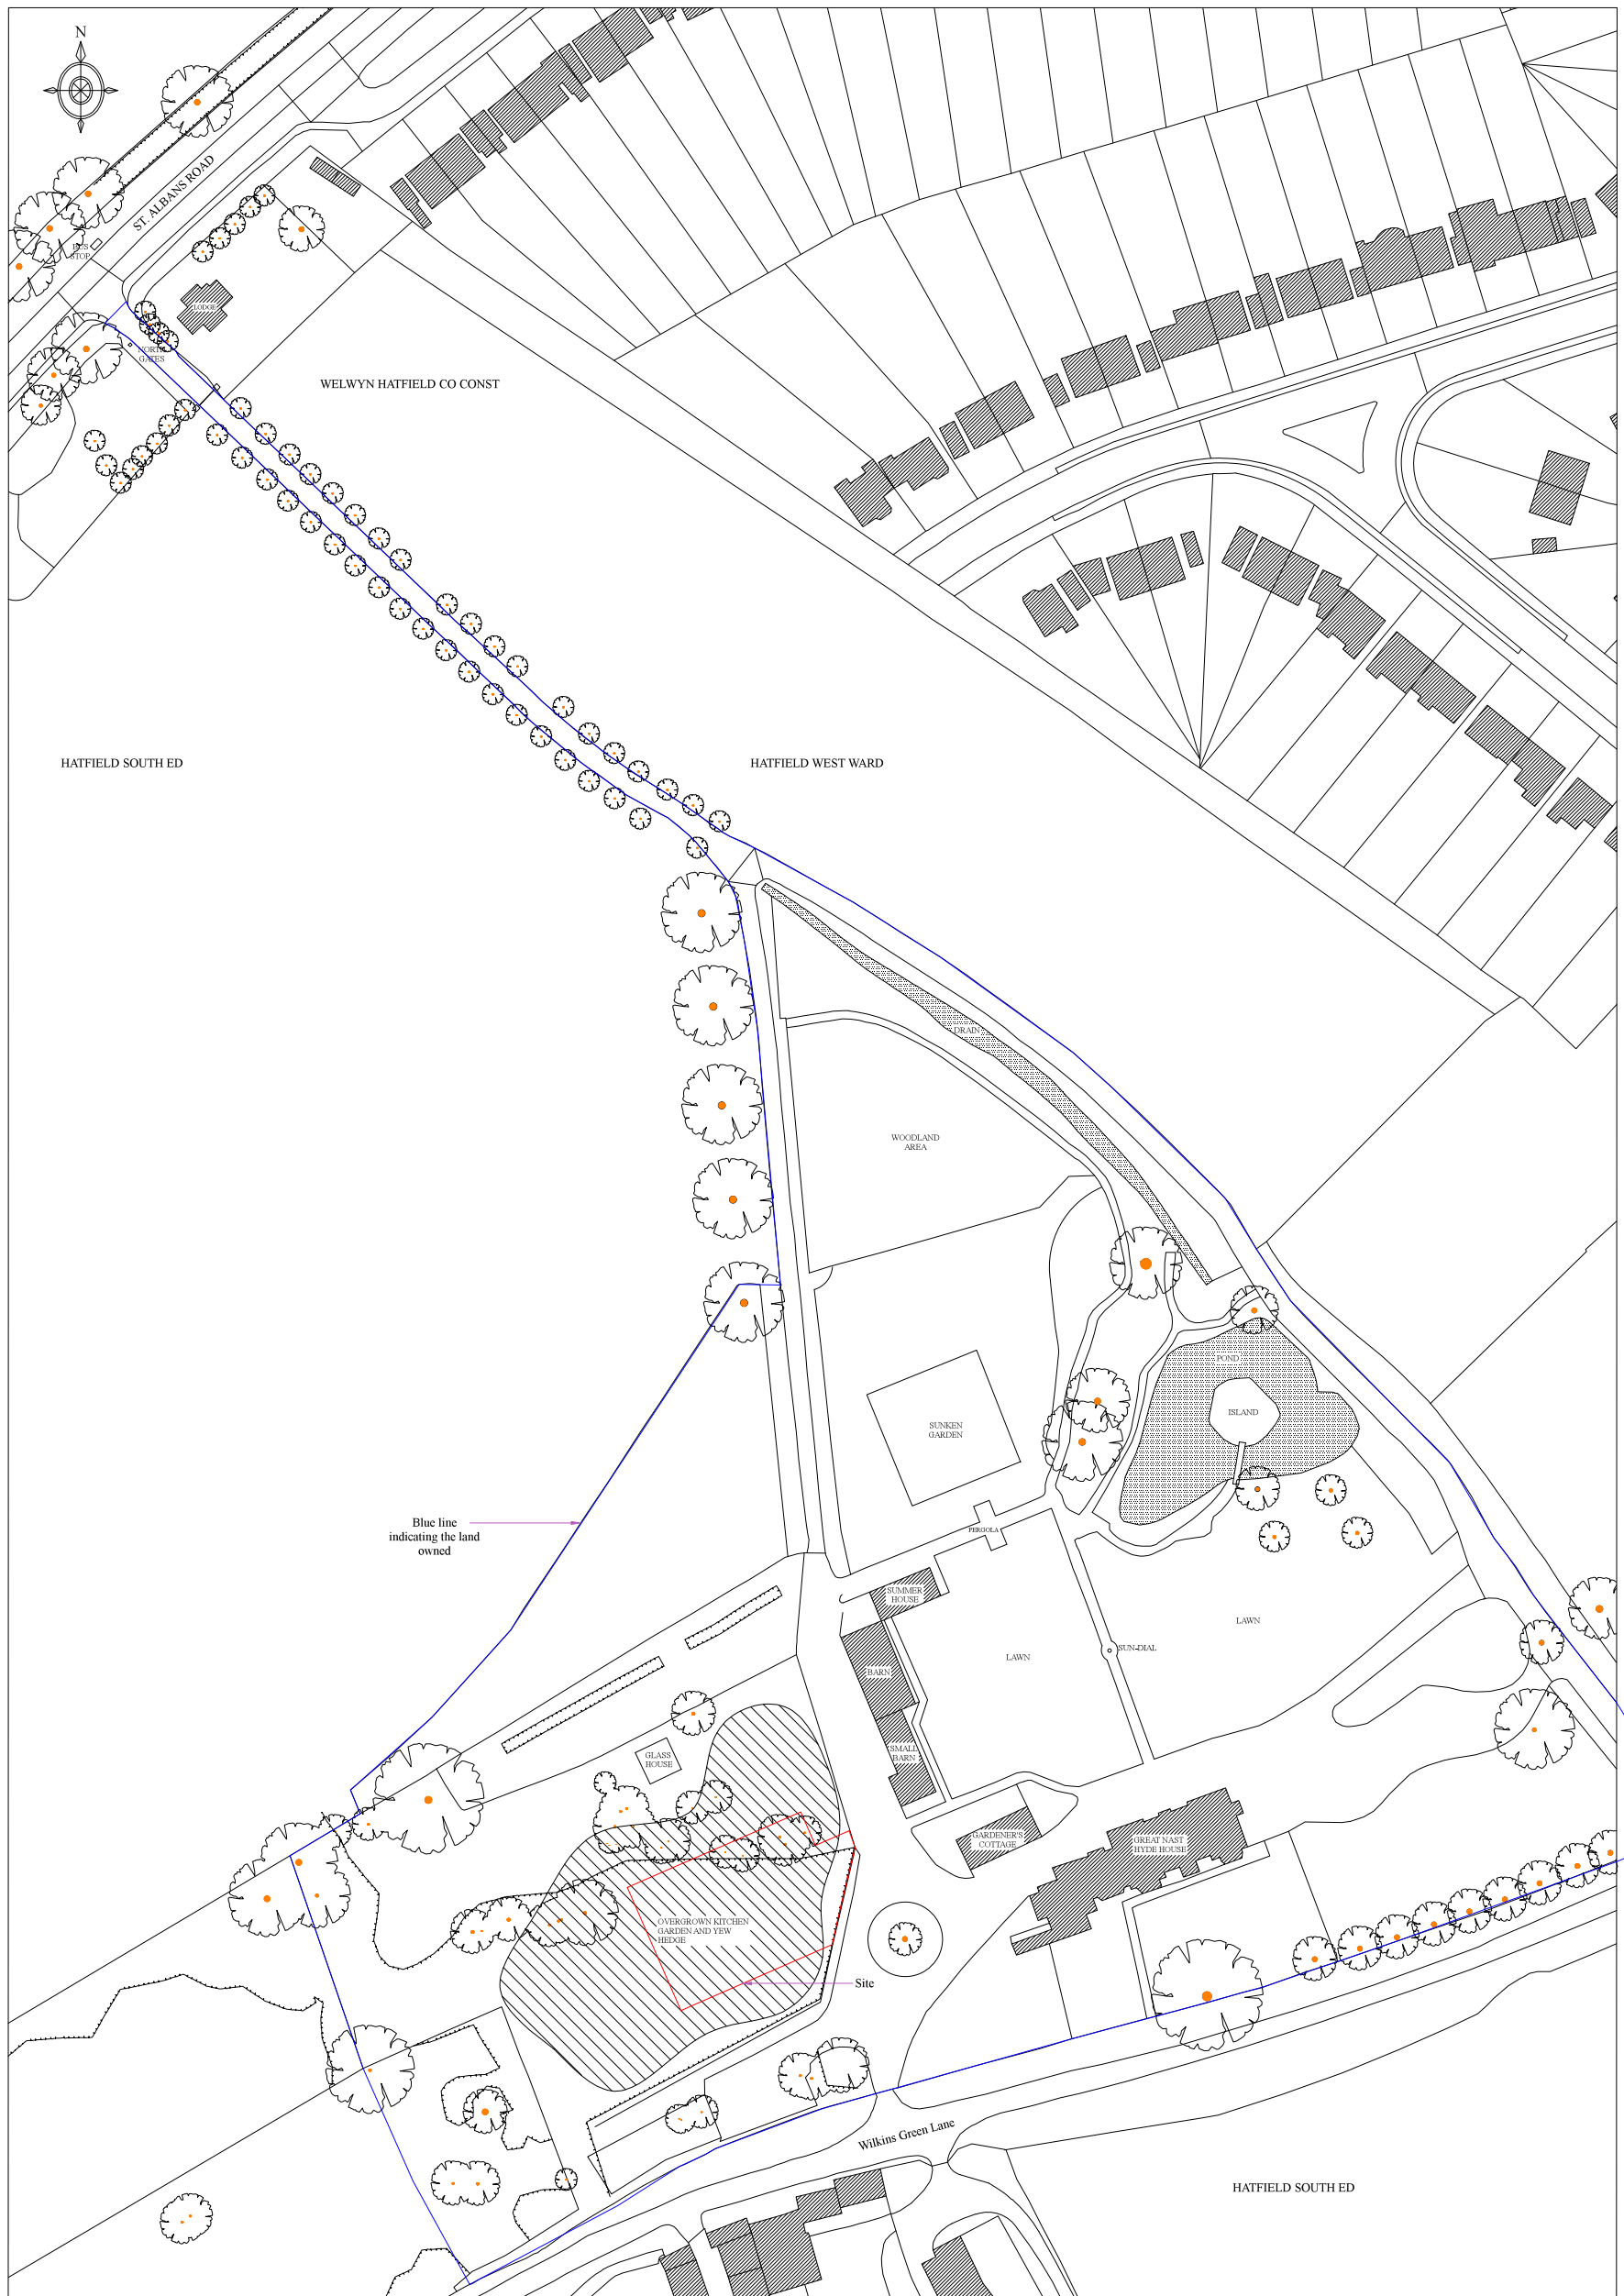

Scale 1:1250
A3 Paper

RUSSELL TAYLOR ARCHITECTS
 mail@rtarchitects.co.uk
 LONDON
 CORNWALL
 © Russell Taylor Architects own the copyright to this drawing and design

www.rtarchitects.co.uk
 TEL: 020 7261 1984
 TEL: 01503 273 092

	No.	Rev.
Great Nast Hyde House	6173/100	
Existing - Location Plan		
Scale 1:1250 @ A3 Size	Date June 1, 2010	Drawn LS