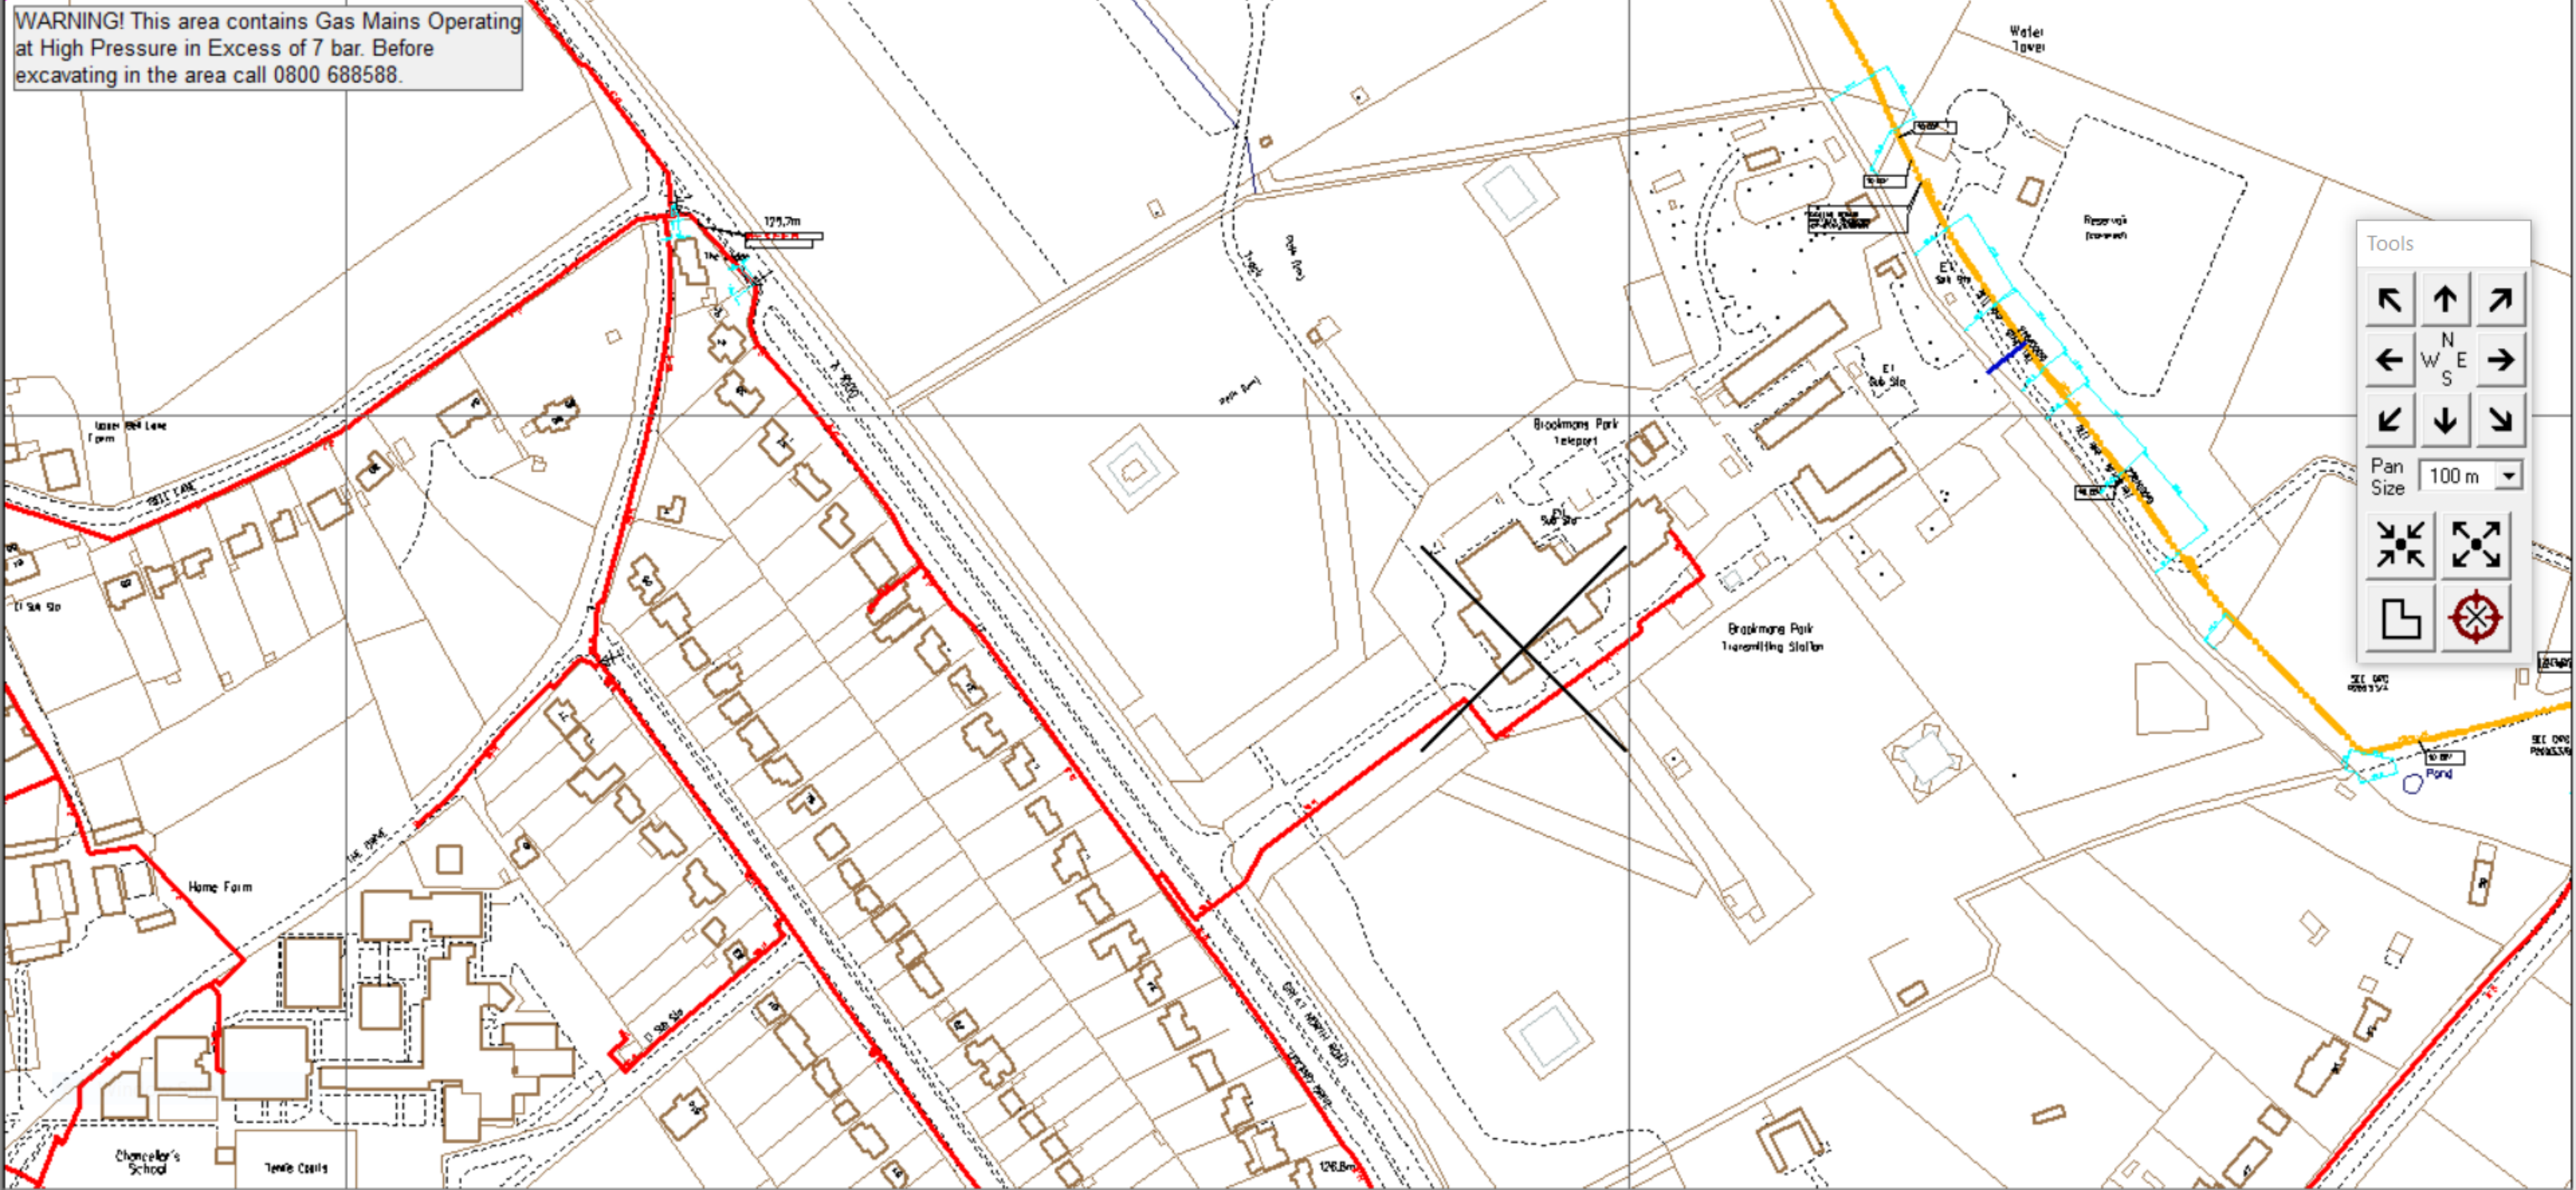

WARNING! This area contains Gas Mains Operating at High Pressure in Excess of 7 bar. Before excavating in the area call 0800 688588.

Tools

←	↑	↗
←	N W E S	→
↙	↓	↘
Pan Size 100 m		
↻	↻	
📐	🧭	