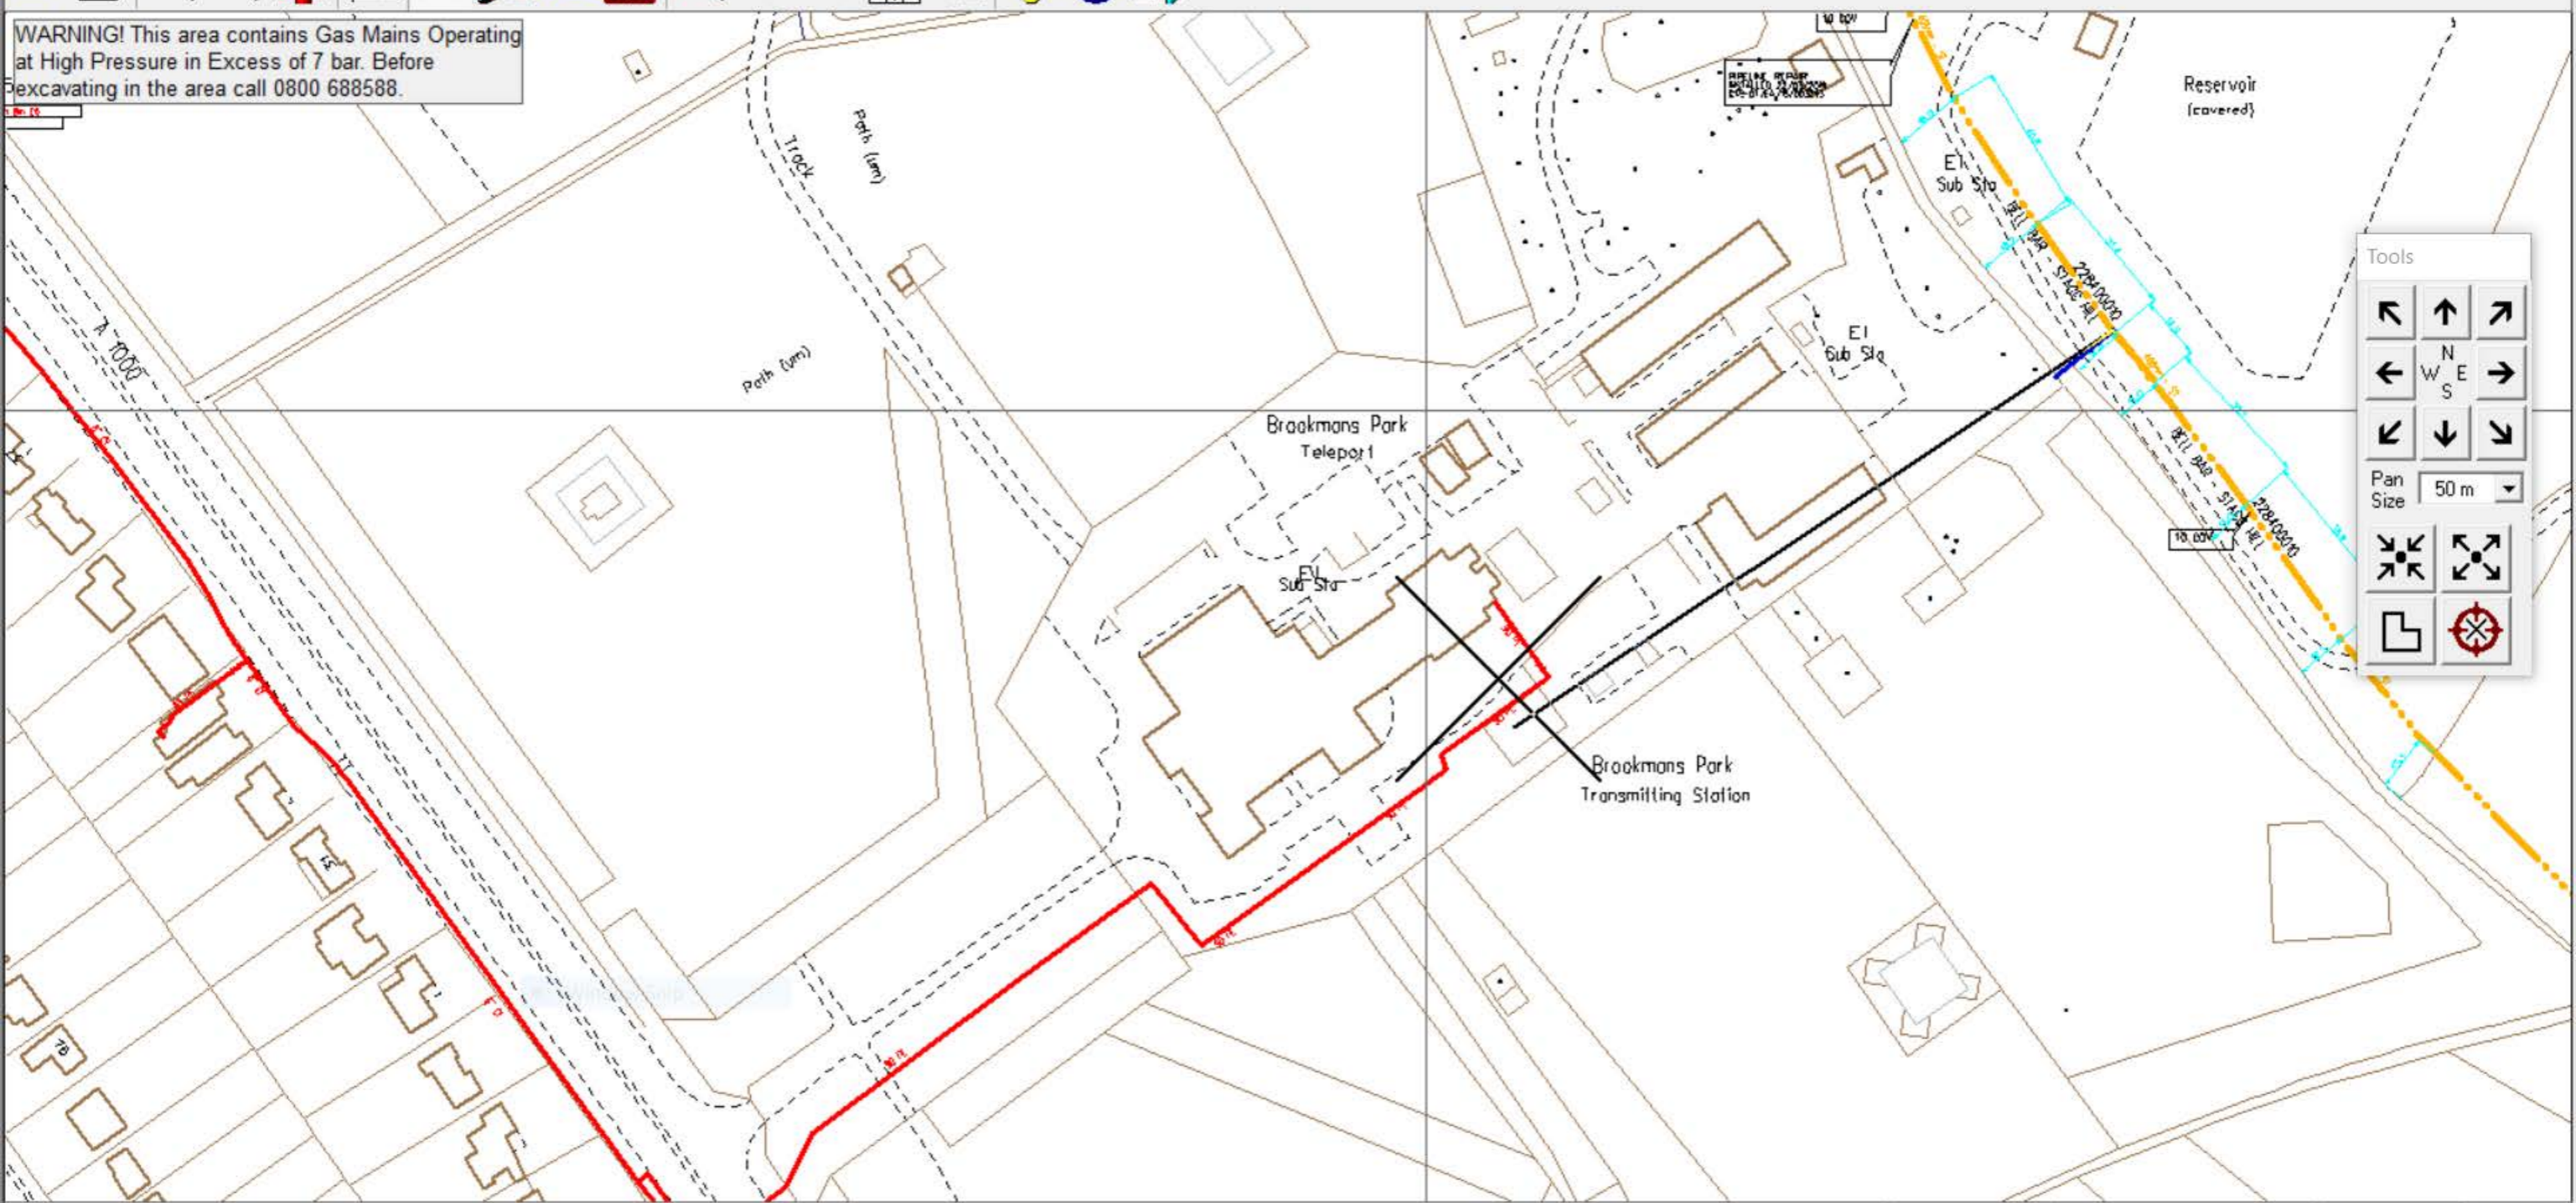

WARNING! This area contains Gas Mains Operating at High Pressure in Excess of 7 bar. Before Excavating in the area call 0800 688588.

Tools

←	↑	↗
←	N	→
←	W	E
↙	↓	↘
Pan Size 50 m		
↻	↻	↻
📄	📍	