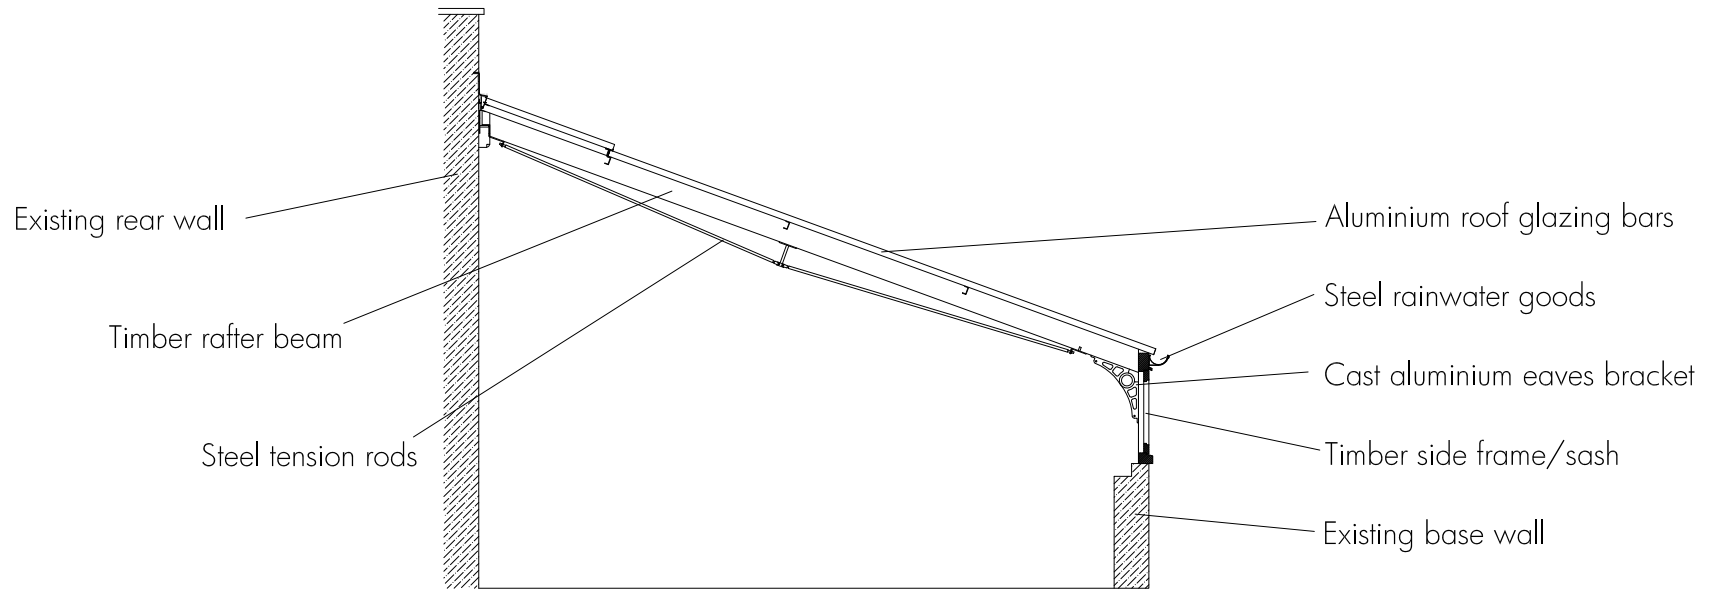

Drg 9. The Limes
Section D - D

Full gable cross section

'Victorian' lean-to greenhouse
Existing masonry base and rear walls with painted timber and aluminium glazed superstructure

White Cottage Leisure Buildings