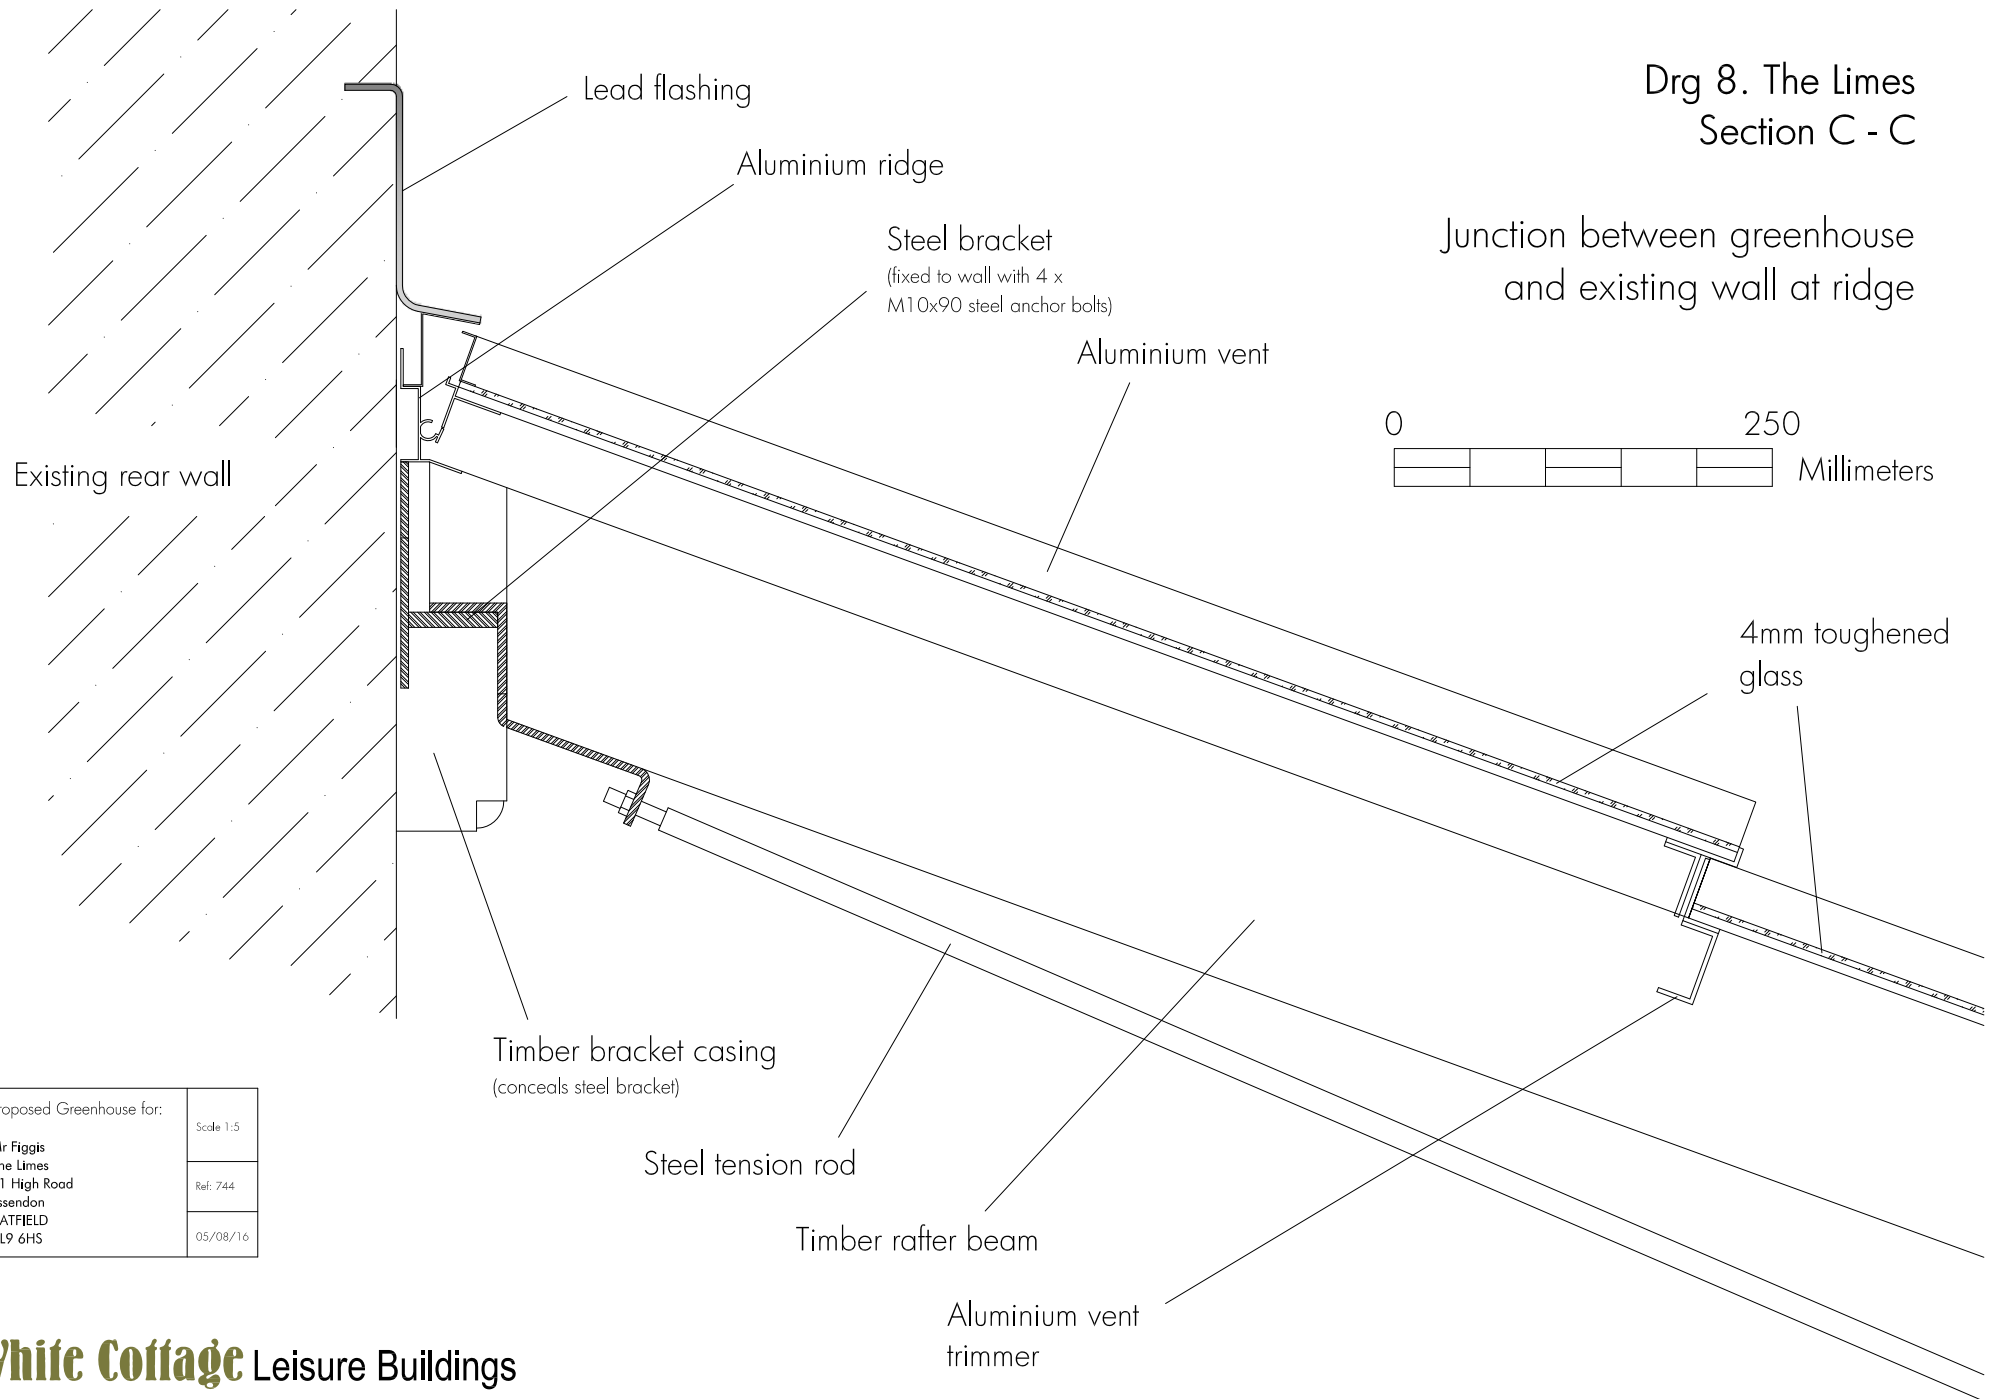

Drg 8. The Limes
Section C - C

Junction between greenhouse
and existing wall at ridge

Proposed Greenhouse for:	Scale 1:5
Mr Figgis The Limes 51 High Road Essendon HATFIELD AL9 6HS	Ref: 744
	05/08/16