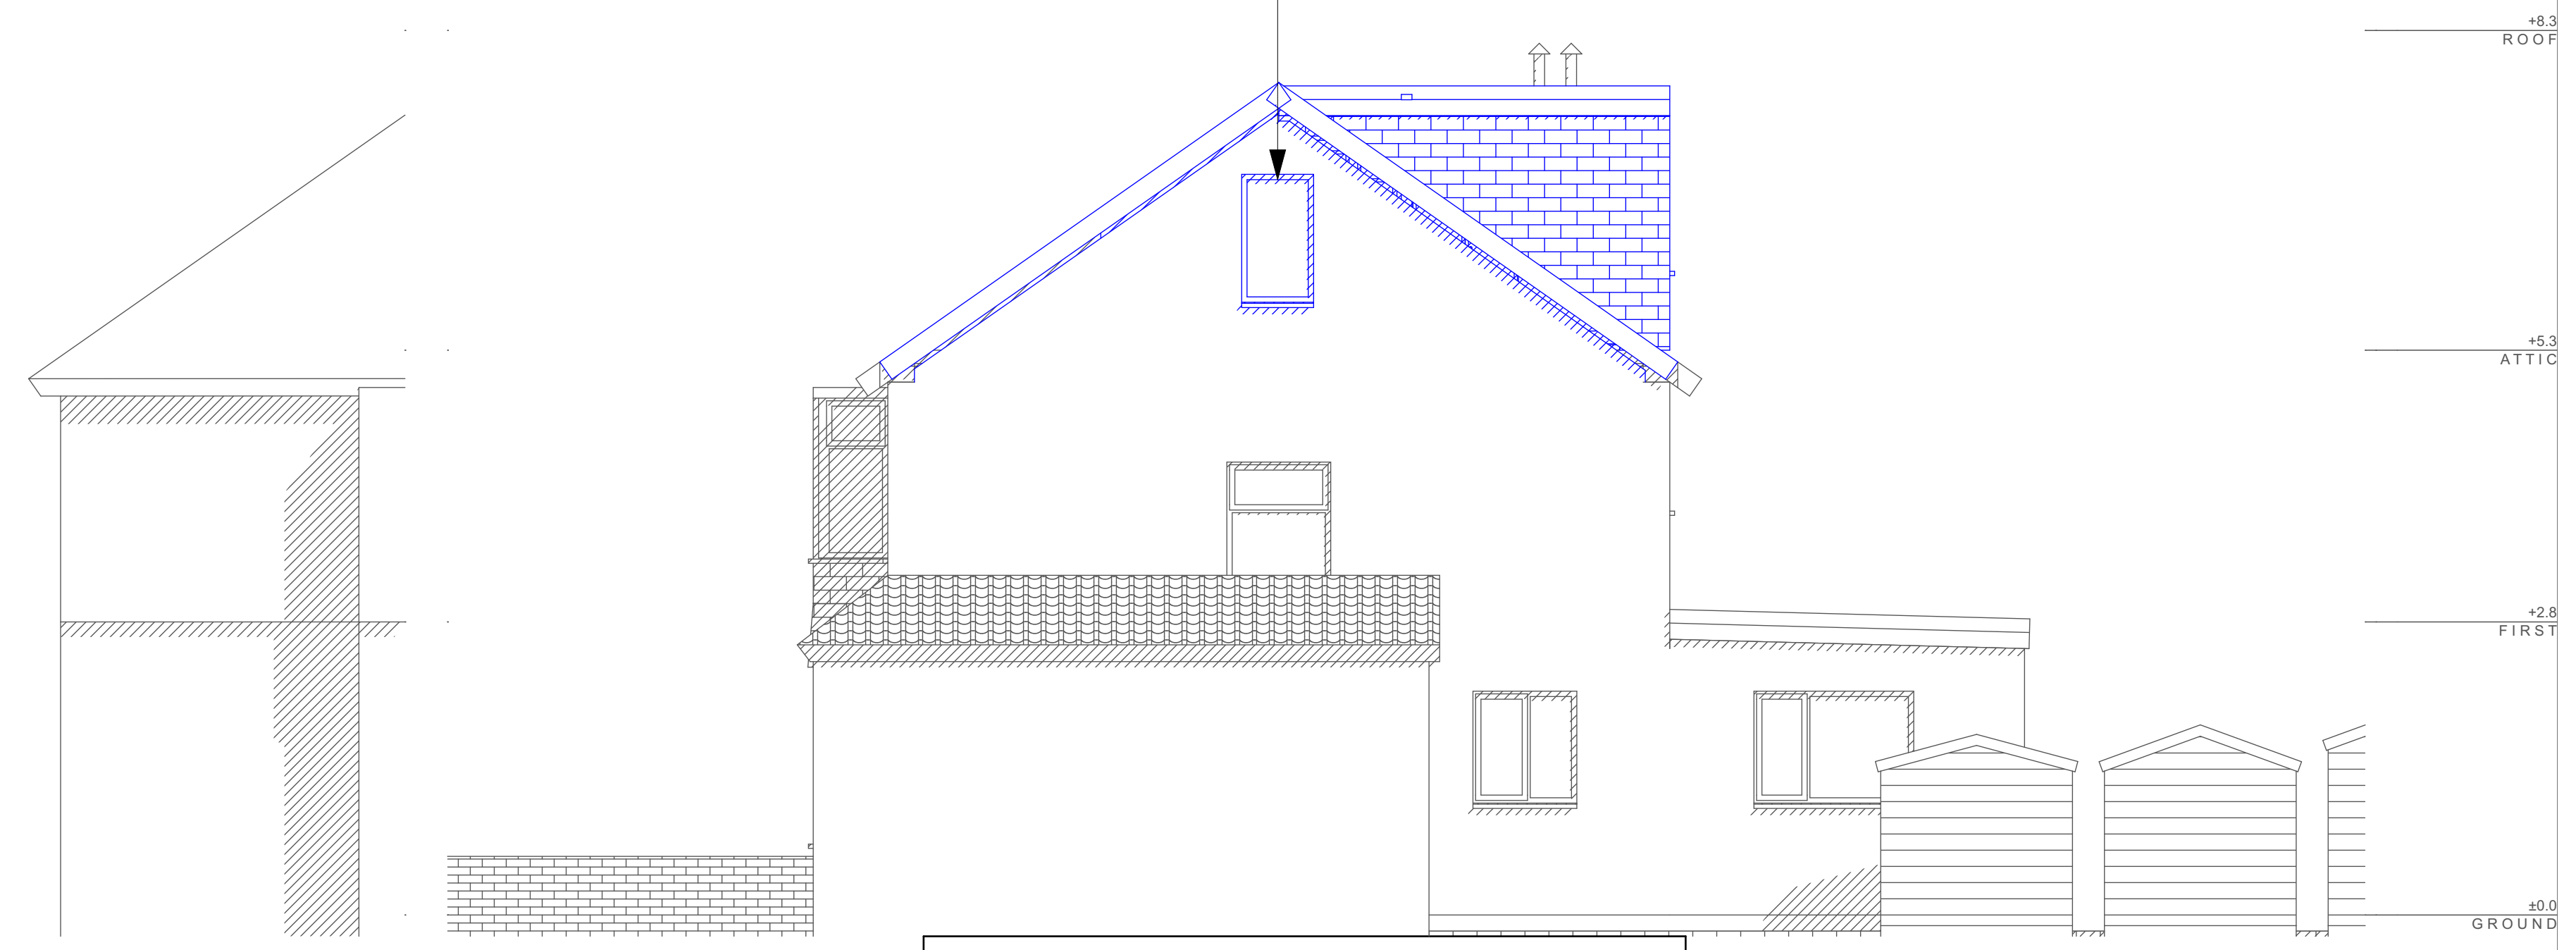

Materials to match existing unless otherwise stated on the drawings.
Any rooflights not to project more than 150mm from the plane of the roof

PROPOSED EAST ELEVATION

PROPOSED NORTH ELEVATION

PROPOSED WEST ELEVATION

PROPOSED SOUTH ELEVATION

Looking to extend your home?
Call for a free consultation today;
020 8954 6291
www.yooparchitects.co.uk
YOOP Architects, your local architect

Existing
New