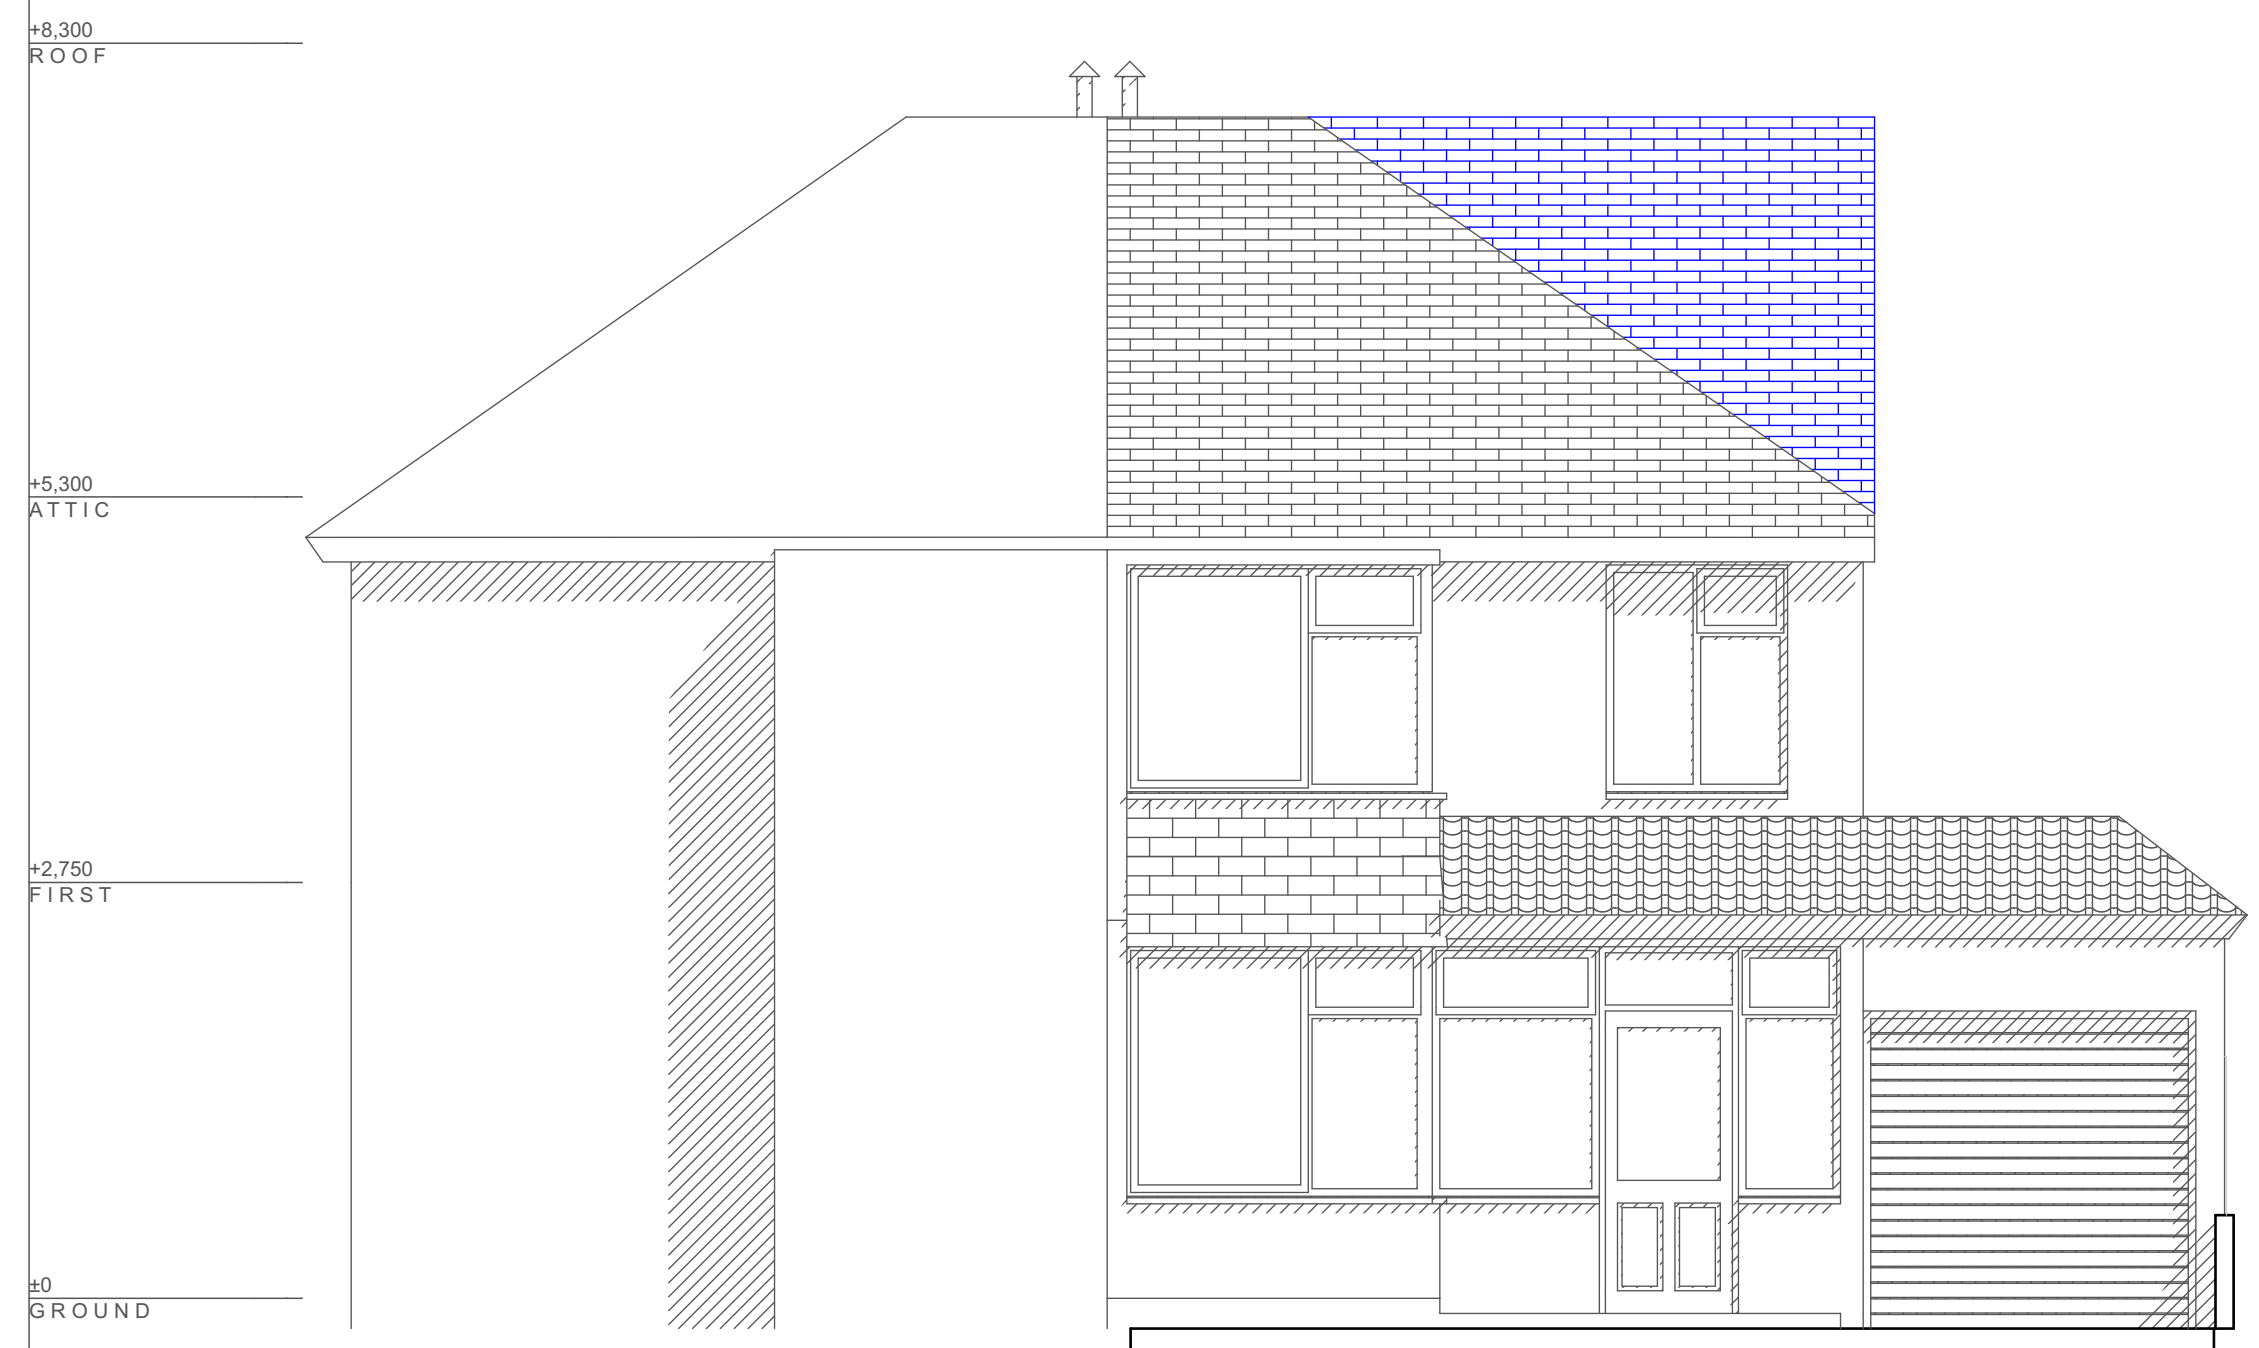

Materials to match existing unless otherwise stated on the drawings.
Any rooflights not to project more than 150mm from the plane of the roof

PROPOSED EAST ELEVATION

PROPOSED NORTH ELEVATION

PROPOSED WEST ELEVATION

PROPOSED SOUTH ELEVATION

Looking to extend your home?
Call for a free consultation today;
020 8954 6291
www.yooparchitects.co.uk
YOOP Architects, your local architect

Existing
New