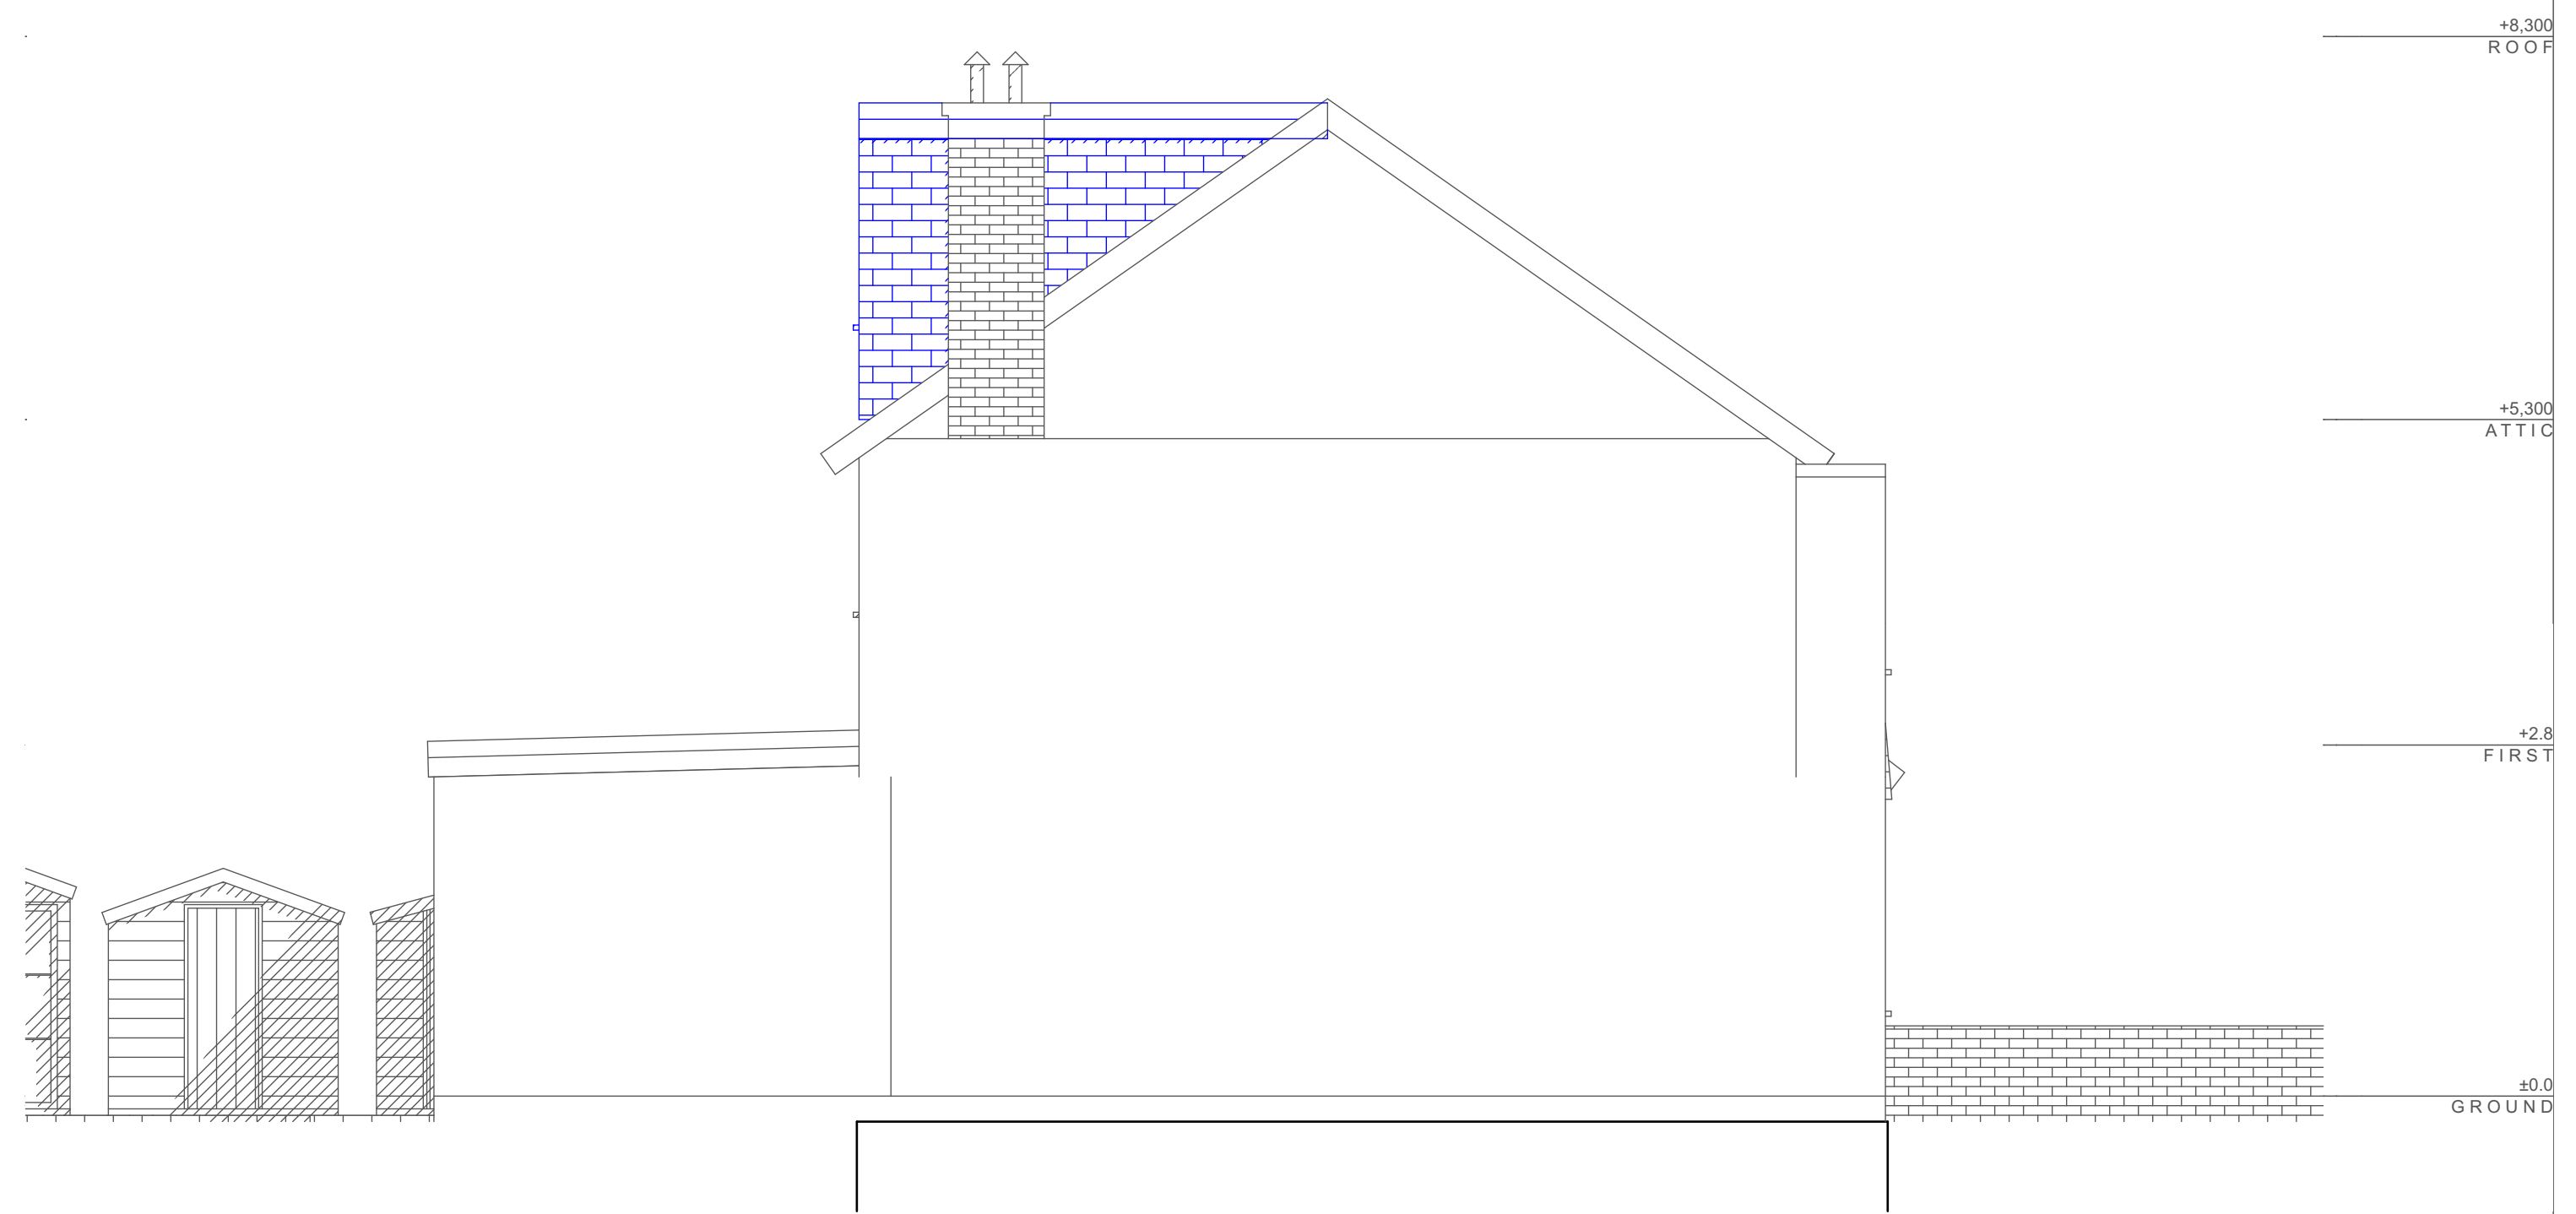

Materials to match existing unless otherwise stated on the drawings.
Any rooflights not to project more than 150mm from the plane of the roof

PROPOSED EAST ELEVATION

PROPOSED NORTH ELEVATION

PROPOSED WEST ELEVATION

PROPOSED SOUTH ELEVATION

Looking to extend your home?
Call for a free consultation today;
020 8954 6291
www.yooparchitects.co.uk
YOOP Architects, your local architect

Existing
New