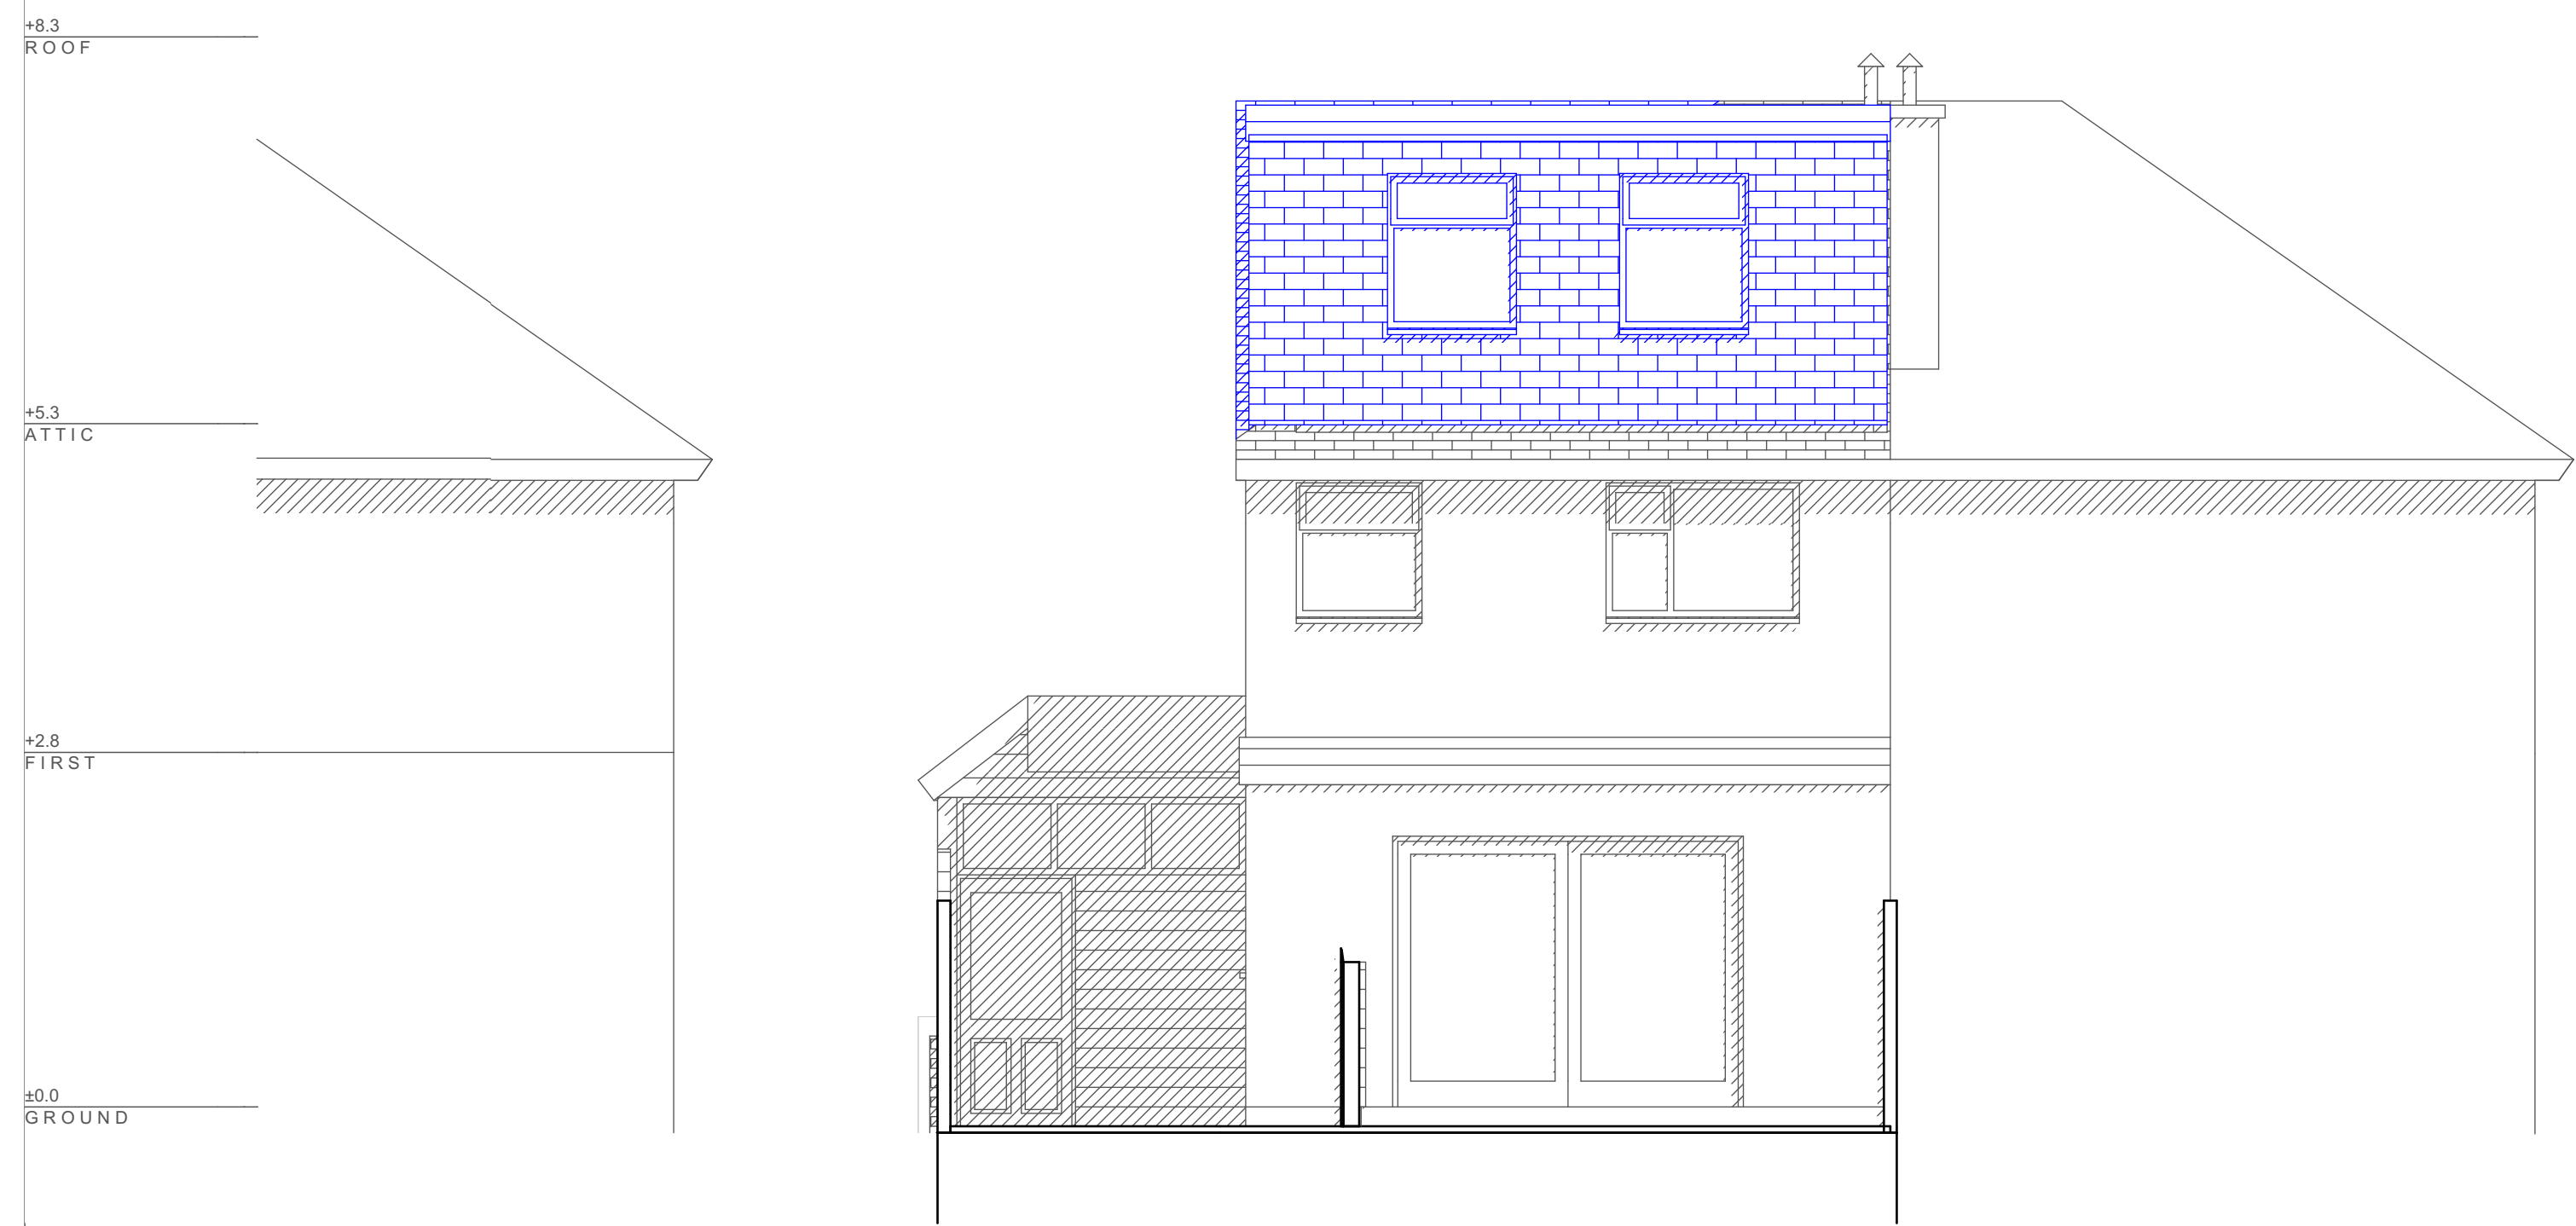

Materials to match existing unless otherwise stated on the drawings.
Any rooflights not to project more than 150mm from the plane of the roof

PROPOSED EAST ELEVATION

PROPOSED NORTH ELEVATION

PROPOSED WEST ELEVATION

PROPOSED SOUTH ELEVATION

Looking to extend your home?
Call for a free consultation today;
020 8954 6291
www.yooparchitects.co.uk
YOOP Architects, your local architect

Existing
New