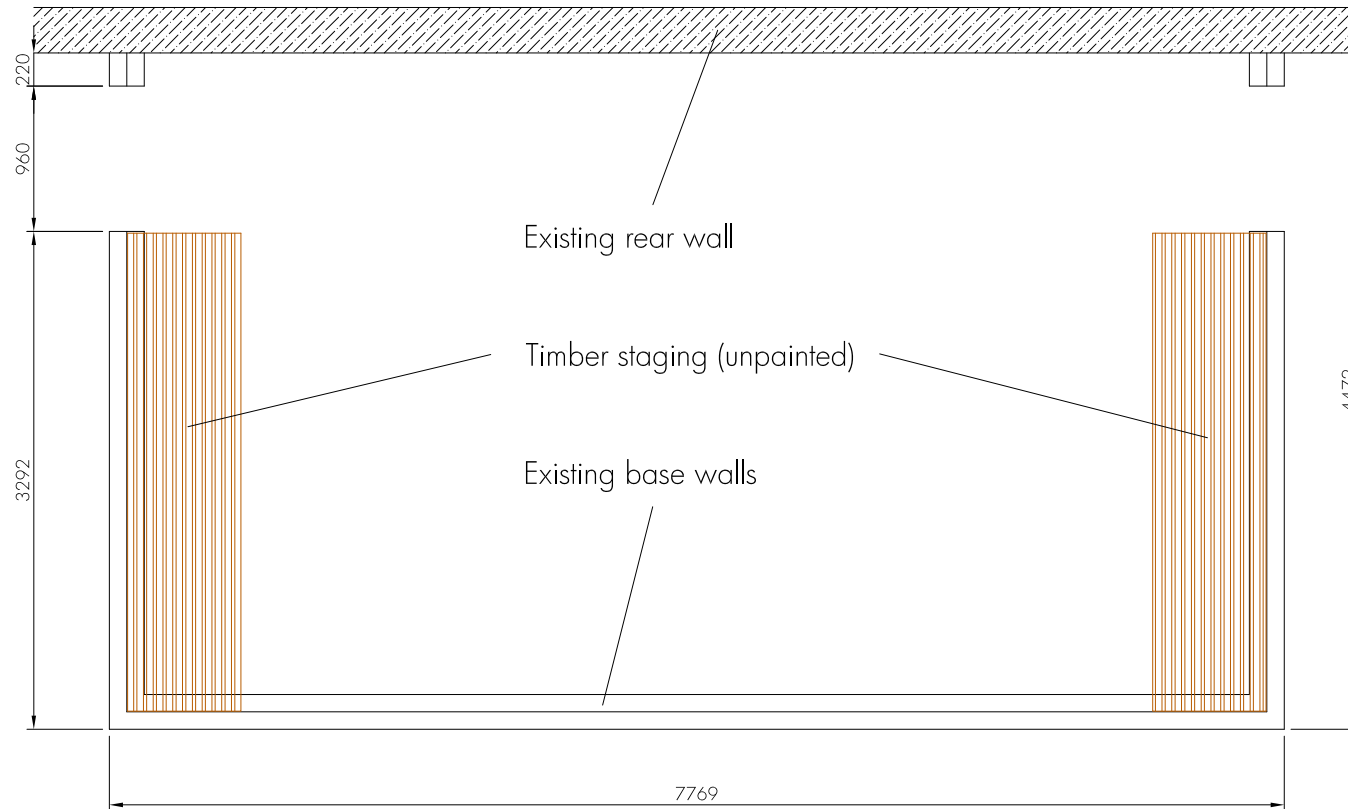

Drg 5. The Limes - Floor Plan

'Victorian' lean-to greenhouse
 Existing masonry base and rear walls with painted timber and aluminium glazed superstructure

Proposed Greenhouse for:	Scale 1:50
Mr Figgis The Limes 51 High Road Essendon HATFIELD AL9 6HS	Ref: 744
	05/08/16