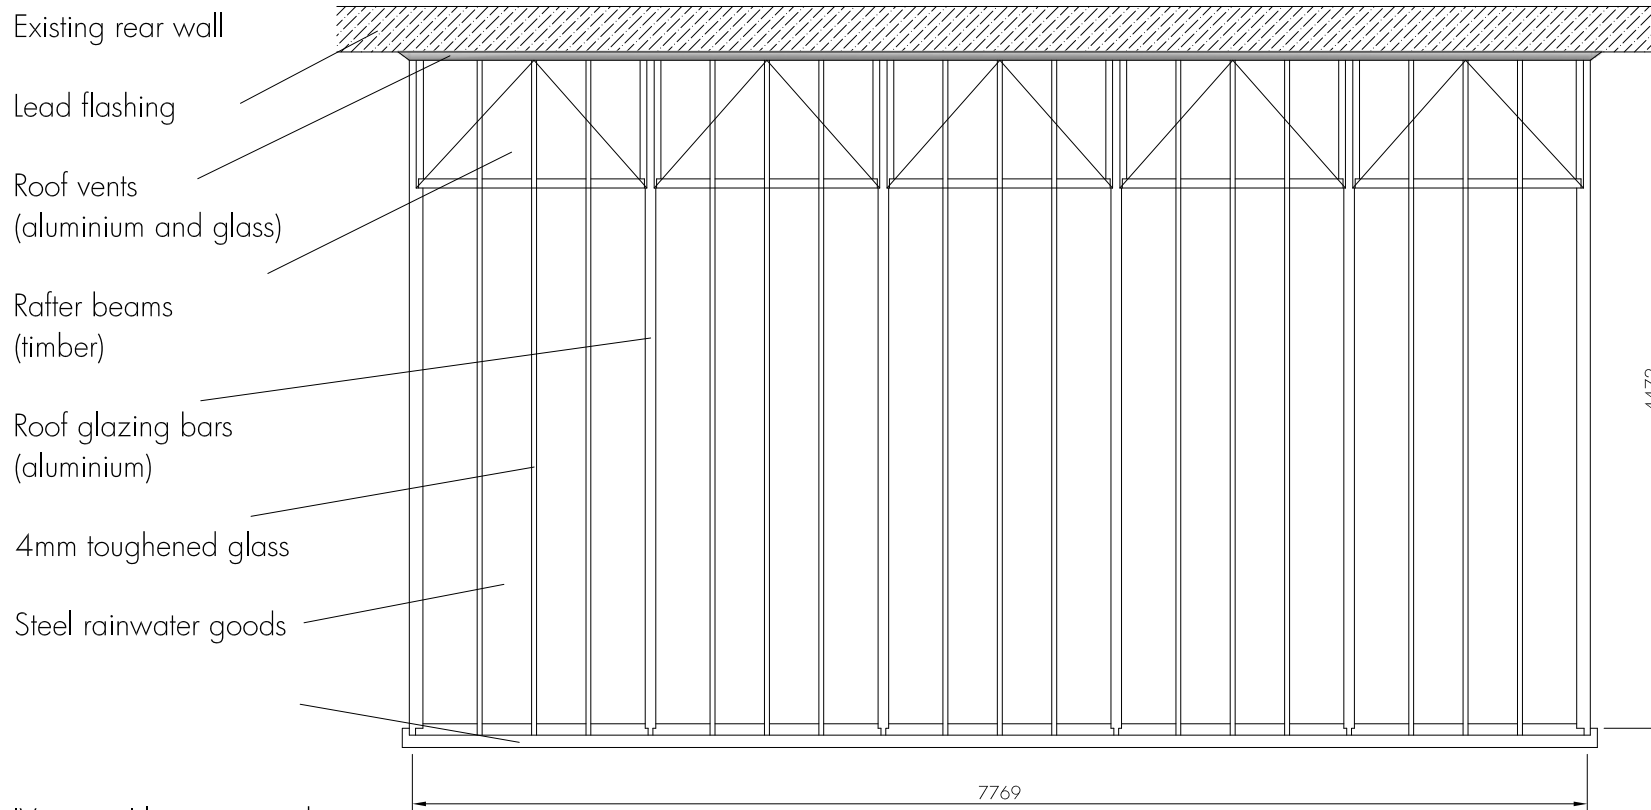

Drg 4. The Limes - Roof Plan

'Victorian' lean-to greenhouse

Existing masonry base and rear walls with painted timber and aluminium glazed superstructure

**White Cottage** Leisure Buildings

Proposed Greenhouse for:	Scale 1:50
Mr Figgis The Limes 51 High Road Essendon HATFIELD AL9 6HS	Ref: 744
	05/08/16