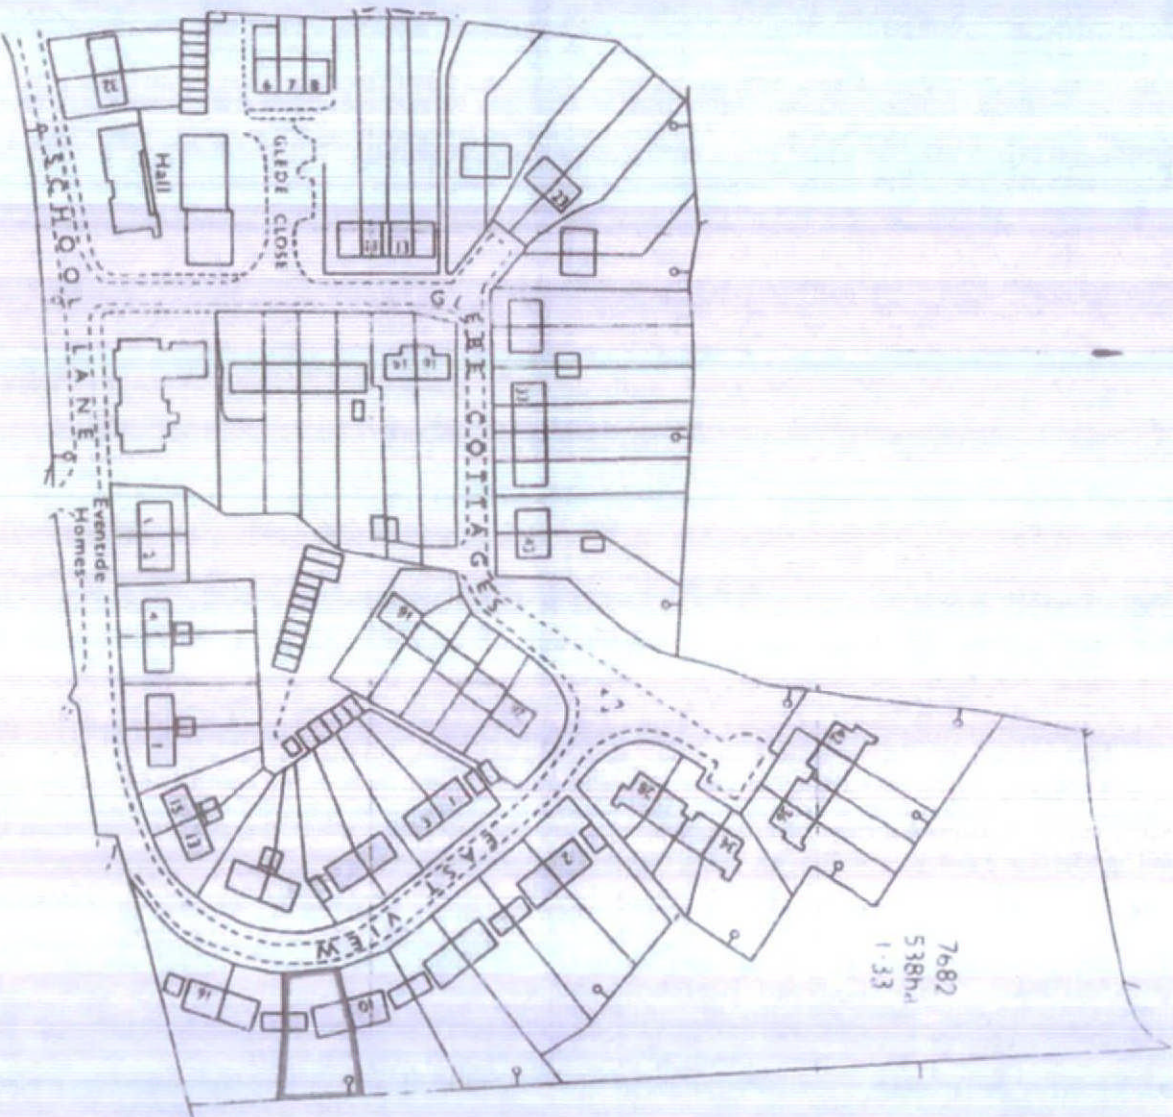

H.M. LAND REGISTRY

TITLE NUMBER
HD 102653

ORDNANCE SURVEY
PLAN REFERENCE

TL 2708

SECTION C

Scale
1:250 Enlarged to 1:2500
Crown Copyright 1971

COUNTY HERTFORDSHIRE

DISTRICT WELWYN HATFIELD

ESSENDON PARISH

Original

AC

6/11/71