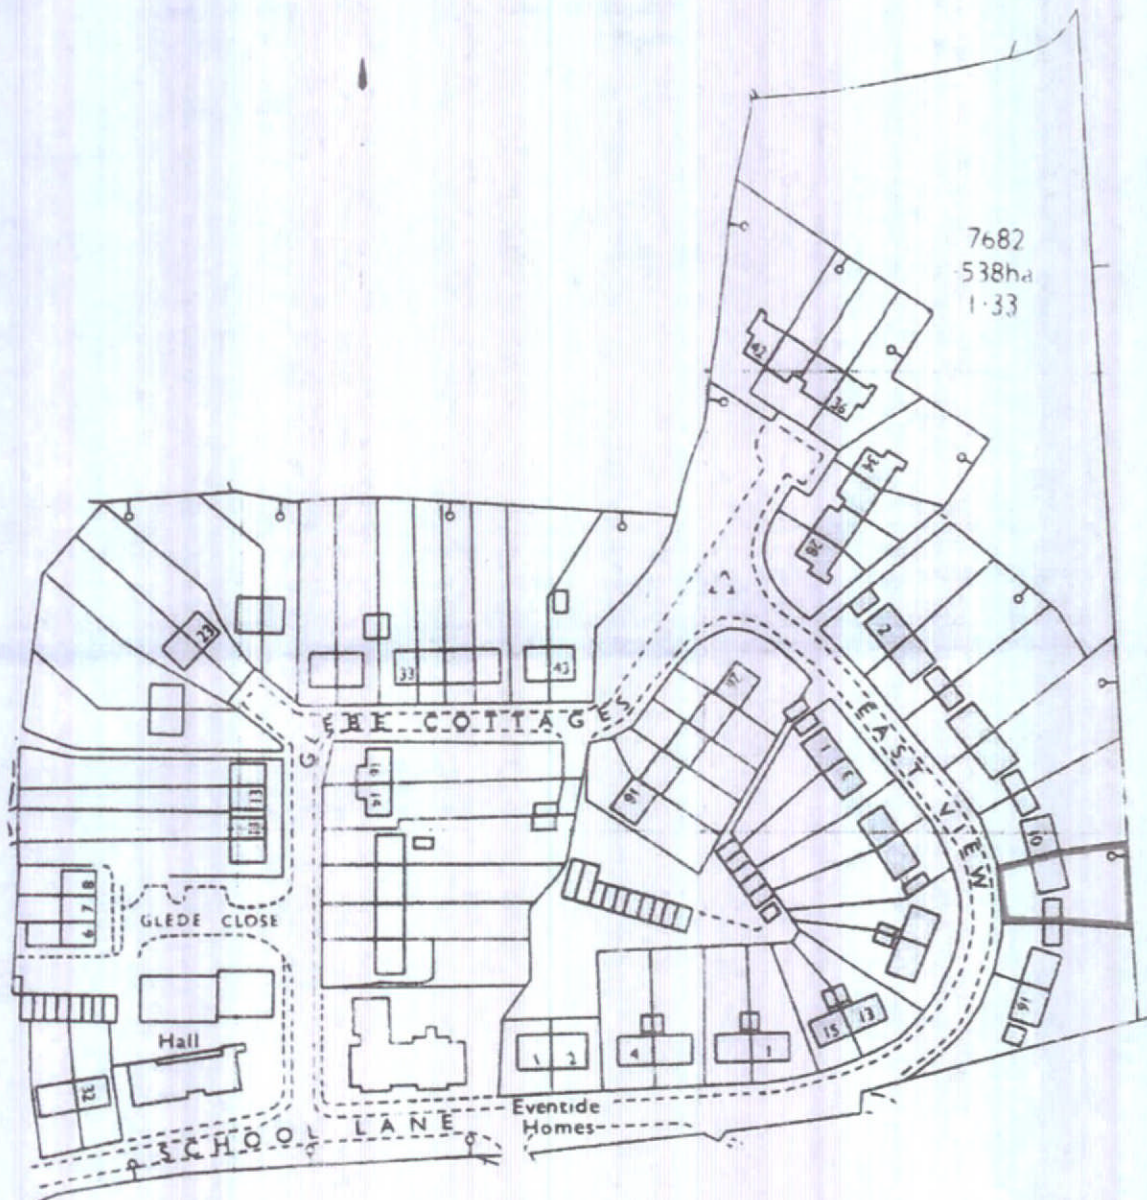

H.M. LAND REGISTRY

TITLE NUMBER

HD 102653

ORDNANCE SURVEY
PLAN REFERENCE

TL 2708

SECTION C

Scale
1:250 Enlarged from 1:2500

COUNTY HERTFORDSHIRE

DISTRICT WELWYN HATFIELD

© Crown copyright 1971

ESSENDON PARISH

Original

GRR
12/71