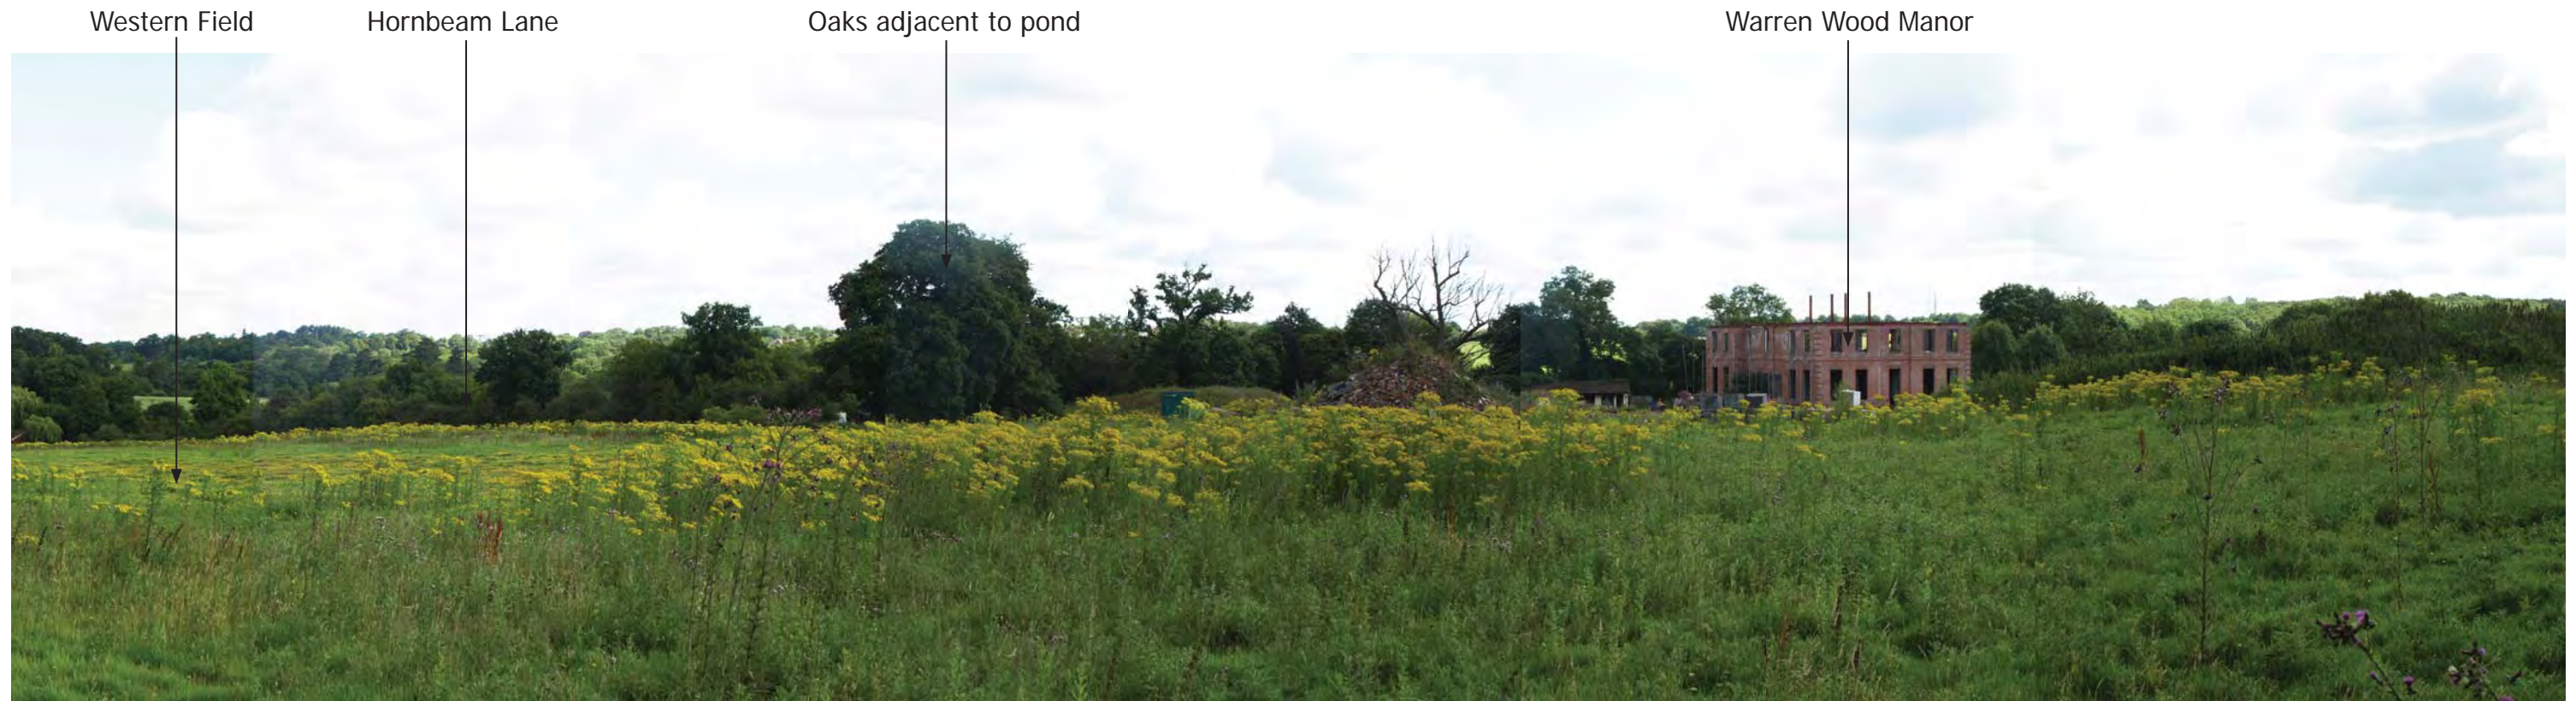

Poplar plantation

Proposed access road entry point

Cottages on Hornbeam Lane

Photograph P continued

Poplar plantation

Proposed access road entry point

Cottages on Hornbeam Lane

Photograph Q continued

View from public right of way along south-west boundary within Western Field - **Photograph P**

View from public right of way along south-west boundary within Western Field - **Photograph Q**

Public Footpath

Proposed access road

Photograph R continued

Public Footpath

Warrenwood Mews

View from public right of way within Poplar plantation - Photograph R

Proposed access  
road entry point

Public Footpath

View from public right of way within Northern Field towards Poplar plantation - Photograph S

- Photograph Y continued

View from public right of way close to the northern cottage into Northern Field - **Photograph X**

View from Hornbeam Lane close to the southern cottage into Western Field - **Photograph Y**