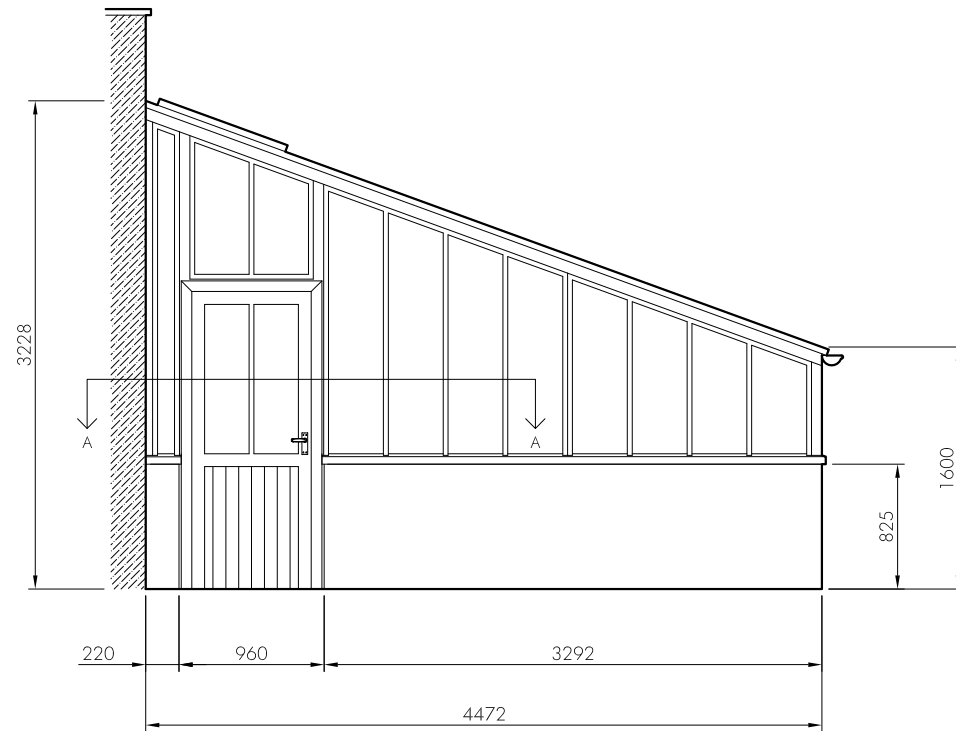

Drg 1. The Limes - West Elevation

'Victorian' lean-to greenhouse
Existing masonry base and rear walls with painted timber and aluminium glazed superstructure

White Cottage Leisure Buildings

Proposed Greenhouse for:	Scale 1:50
Mr Figgis The Limes 51 High Road Essendon HATFIELD AL9 6HS	Ref: 744
	05/08/16